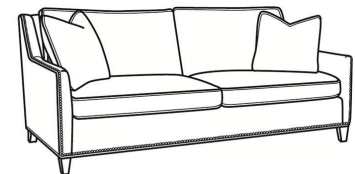

## JEREMY

Standard Seat Cushion: Mayfair Seat  
Standard Back Pillow: Fiber Back

### Also available:

Jeremy / L2467  
Leather Ottoman (25.5W X 19D)  
Outside: 25.5W x 19D x 16.5H  
Inside: 0W x 0D

Jeremy / 2467  
Ottoman (25.5W X 19D)  
Outside: 25.5W x 19D x 16.5H  
Inside: 0W x 0D

Jeremy / 2467-SC  
Slipcovered Ottoman (25.5W X 19D)  
Outside: 25.5W x 19D x 16.5H  
Inside: 0W x 0D

Jeremy / 2460  
Sofa (84.5W)  
Outside: 84.5W x 41D x 36H  
Inside: 77W x 22D

Jeremy / 2461  
Long Sofa (94.5W)  
Outside: 94.5W x 41D x 36H  
Inside: 87W x 22D