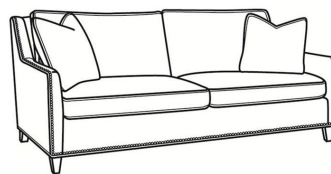

## JEREMY

Standard Seat Cushion: Mayfair Seat  
Standard Back Pillow: Fiber Back

### Also available:

Jeremy / L2467  
Leather Ottoman (25.5W X 19D)  
Outside: 25.5W x 19D x 16.5H  
Inside: 0W x 0D

Jeremy / 2467  
Ottoman (25.5W X 19D)  
Outside: 25.5W x 19D x 16.5H  
Inside: 0W x 0D

Jeremy / 2467-SC  
Slipcovered Ottoman (25.5W X 19D)  
Outside: 25.5W x 19D x 16.5H  
Inside: 0W x 0D

Jeremy / 2460  
Sofa (84.5W)  
Outside: 84.5W x 41D x 36H  
Inside: 77W x 22D

Jeremy / 2461  
Long Sofa (94.5W)  
Outside: 94.5W x 41D x 36H  
Inside: 87W x 22D