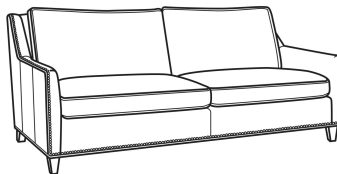

Jeremy / 2467-SC  
Slipcovered Ottoman (25.5W X 19D)  
Outside: 25.5W x 19D x 16.5H  
Inside: 0W x 0D

Jeremy / 2460  
Sofa (84.5W)  
Outside: 84.5W x 41D x 36H  
Inside: 77W x 22D

Jeremy / 2461  
Long Sofa (94.5W)  
Outside: 94.5W x 41D x 36H  
Inside: 87W x 22D

Jeremy / 2462  
Apt Sofa (76.5W)  
Outside: 76.5W x 41D x 36H  
Inside: 69W x 22D

Jeremy / 2465  
Chair (29.5W)  
Outside: 29.5W x 41D x 36H  
Inside: 22W x 22D

Jeremy / 2460-SC  
Slipcovered Sofa (84.5W)  
Outside: 84.5W x 41D x 36H  
Inside: 77W x 22D

Jeremy / 2461-SC  
Slipcovered Long Sofa (94.5W)  
Outside: 94.5W x 41D x 36H  
Inside: 87W x 22D

Jeremy / 2462-SC  
Slipcovered Apt Sofa (76.5W)  
Outside: 76.5W x 41D x 36H  
Inside: 69W x 22D

Jeremy / L2460  
Leather Sofa (84.5W)  
Outside: 84.5W x 41D x 36H  
Inside: 77W x 22D