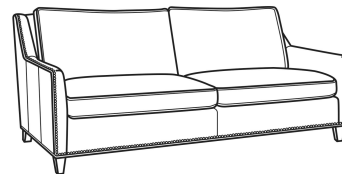

Jeremy / 2467-SC  
Slipcovered Ottoman (25.5W X 19D)  
Outside: 25.5W x 19D x 16.5H  
Inside: 0W x 0D

Jeremy / 2460  
Sofa (84.5W)  
Outside: 84.5W x 41D x 36H  
Inside: 77W x 22D

Jeremy / 2461  
Long Sofa (94.5W)  
Outside: 94.5W x 41D x 36H  
Inside: 87W x 22D

Jeremy / 2462  
Apt Sofa (76.5W)  
Outside: 76.5W x 41D x 36H  
Inside: 69W x 22D

Jeremy / 2465  
Chair (29.5W)  
Outside: 29.5W x 41D x 36H  
Inside: 22W x 22D

Jeremy / 2460-SC  
Slipcovered Sofa (84.5W)  
Outside: 84.5W x 41D x 36H  
Inside: 77W x 22D

Jeremy / 2461-SC  
Slipcovered Long Sofa (94.5W)  
Outside: 94.5W x 41D x 36H  
Inside: 87W x 22D

Jeremy / 2462-SC  
Slipcovered Apt Sofa (76.5W)  
Outside: 76.5W x 41D x 36H  
Inside: 69W x 22D

Jeremy / L2460  
Leather Sofa (84.5W)  
Outside: 84.5W x 41D x 36H  
Inside: 77W x 22D