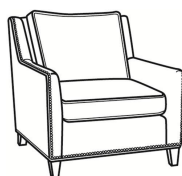

Jeremy / L2465
Leather Chair (29.5W)
Outside: 29.5W x 41D x 36H
Inside: 22W x 22D