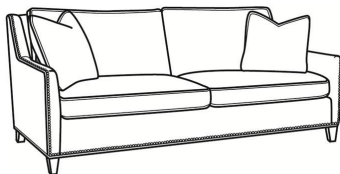

## JEREMY

Standard Seat Cushion: Mayfair Seat  
Standard Back Pillow: Fiber Back

### Also available:

Jeremy / L2467  
Leather Ottoman (25.5W X 19D)  
Outside: 25.5W x 19D x 16.5H  
Inside: 0W x 0D

Jeremy / 2467  
Ottoman (25.5W X 19D)  
Outside: 25.5W x 19D x 16.5H  
Inside: 0W x 0D

Jeremy / 2467-SC  
Slipcovered Ottoman (25.5W X 19D)  
Outside: 25.5W x 19D x 16.5H  
Inside: 0W x 0D

Jeremy / 2460  
Sofa (84.5W)  
Outside: 84.5W x 41D x 36H  
Inside: 77W x 22D

Jeremy / 2461  
Long Sofa (94.5W)  
Outside: 94.5W x 41D x 36H  
Inside: 87W x 22D