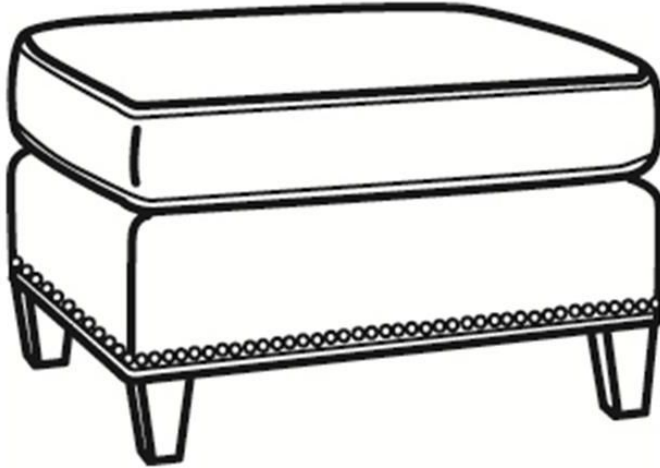

CR LAINE®

STYLE • COMFORT • COLOR

Jeremy / 2467

| | |
|--------------|--|
| DESCRIPTION: | Ottoman (25.5W X 19D) |
| OUTSIDE: | 25.5"W x 19"D x 16.5"H |
| COM: | Plain: 3.00 yds Repeat of 2-14": 3.75 yds Repeat of 15-27": 4.25 yds |
| WEIGHT: | 20 lbs |

Standard Features:

Standard with medium nail trim

May be shown with optional features

JEREMY

Standard Seat Cushion: Hallmark Seat
