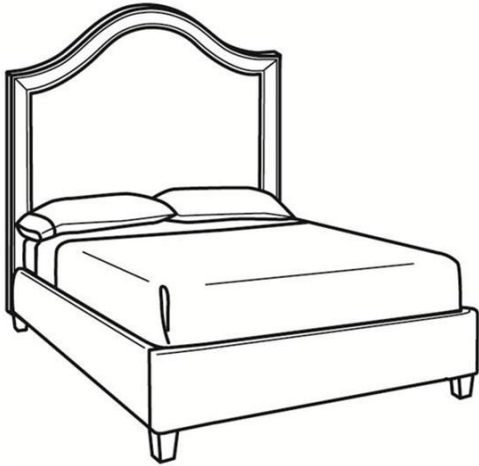

CR LAINE®

STYLE • COMFORT • COLOR

Alexa / BK300-T

DESCRIPTION:	Tall King Bed (80W)
OUTSIDE:	80"W x 88"D x 72"H
COM:	Plain: 13.50 yds Repeat of 2-14": 17.00 yds Repeat of 15-27": 18.25 yds
WEIGHT:	120 lbs

Standard Features:

- Side Rail: 14.5H
- Box Spring Cavity: 8.5H
- Floor Clearance: 4H
- Outside Edge: 60H
- Footboard: 14.5H
- Compatible with adjustable bed base
- May be shown with optional features

ALEXA
