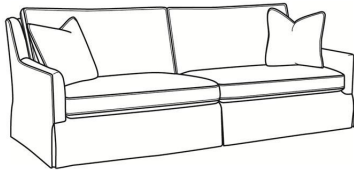

CR LAINE®

STYLE • COMFORT • COLOR

Jennifer / 2580

DESCRIPTION:	Sofa (84.5W)
OUTSIDE:	84.5"W x 41"D x 36"H
INSIDE:	77"W x 22"D
SEAT:	19"H
ARM:	24"H
BACK RAIL:	34.5"H
THROW PILLOWS:	2 - 20"
COM:	Plain: 20.00 yds Repeat of 2-14": 25.00 yds Repeat of 15-27": 27.00 yds
WEIGHT:	180 lbs

Standard Features:

- Box Border Back
- Saddle-Stitched
- May be shown with optional features

JENNIFER

Standard Seat Cushion:	Mayfair Seat
Standard Back Pillow:	Fiber Back

Also available:

Jennifer / 2581
Long Sofa (94.5W)
Outside: 94.5W x 41D x 36H
Inside: 87W x 22D

Jennifer / 2582
Apt Sofa (76.5W)
Outside: 76.5W x 41D x 36H
Inside: 69W x 22D

Jennifer / 2585
Chair (29.5W)
Outside: 29.5W x 41D x 36H
Inside: 22W x 22D

Jennifer / 2585-SW
Swivel Chair (29.5W)
Outside: 29.5W x 41D x 36H
Inside: 22W x 22D