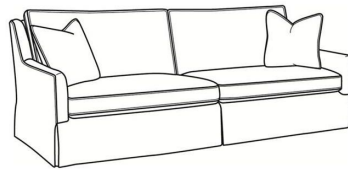

CR LAINE®

STYLE • COMFORT • COLOR

Jennifer / 2580

DESCRIPTION:	Sofa (84.5W)
OUTSIDE:	84.5"W x 41"D x 36"H
INSIDE:	77"W x 22"D
SEAT:	19"H
ARM:	24"H
BACK RAIL:	34.5"H
THROW PILLOWS:	2 - 20"
COM:	Plain: 20.00 yds Repeat of 2-14": 25.00 yds Repeat of 15-27": 27.00 yds
WEIGHT:	180 lbs

Standard Features:

- Box Border Back
- Saddle-Stitched
- May be shown with optional features

JENNIFER

Standard Seat Cushion:	Mayfair Seat
Standard Back Pillow:	Fiber Back

Also available:

Jennifer / 2581
Long Sofa (94.5W)
Outside: 94.5W x 41D x 36H
Inside: 87W x 22D

Jennifer / 2582
Apt Sofa (76.5W)
Outside: 76.5W x 41D x 36H
Inside: 69W x 22D

Jennifer / 2585
Chair (29.5W)
Outside: 29.5W x 41D x 36H
Inside: 22W x 22D

Jennifer / 2585-SW
Swivel Chair (29.5W)
Outside: 29.5W x 41D x 36H
Inside: 22W x 22D