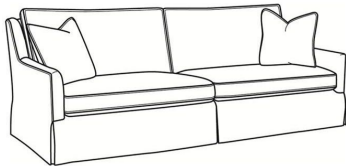

CR LAINE®

STYLE • COMFORT • COLOR

Jennifer / 2581

DESCRIPTION:	Long Sofa (94.5W)
OUTSIDE:	94.5"W x 41"D x 36"H
INSIDE:	87"W x 22"D
SEAT:	19"H
ARM:	24"H
BACK RAIL:	34.5"H
THROW PILLOWS:	2 - 20"
COM:	Plain: 20.00 yds Repeat of 2-14": 25.00 yds Repeat of 15-27": 27.00 yds
WEIGHT:	190 lbs

Standard Features:

- Box Border Back
- Saddle-Stitched
- May be shown with optional features

JENNIFER

Standard Seat Cushion:	Mayfair Seat
Standard Back Pillow:	Fiber Back

Also available:

Jennifer / 2580
Sofa (84.5W)
Outside: 84.5W x 41D x 36H
Inside: 77W x 22D

Jennifer / 2582
Apt Sofa (76.5W)
Outside: 76.5W x 41D x 36H
Inside: 69W x 22D

Jennifer / 2585
Chair (29.5W)
Outside: 29.5W x 41D x 36H
Inside: 22W x 22D

Jennifer / 2585-SW
Swivel Chair (29.5W)
Outside: 29.5W x 41D x 36H
Inside: 22W x 22D