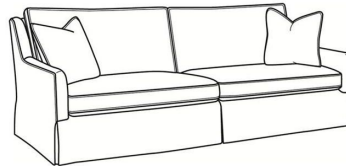

CR LAINE®

STYLE • COMFORT • COLOR

Jennifer / 2581

DESCRIPTION:	Long Sofa (94.5W)
OUTSIDE:	94.5"W x 41"D x 36"H
INSIDE:	87"W x 22"D
SEAT:	19"H
ARM:	24"H
BACK RAIL:	34.5"H
THROW PILLOWS:	2 - 20"
COM:	Plain: 20.00 yds Repeat of 2-14": 25.00 yds Repeat of 15-27": 27.00 yds
WEIGHT:	190 lbs

Standard Features:

- Box Border Back
- Saddle-Stitched
- May be shown with optional features

JENNIFER

Standard Seat Cushion:	Mayfair Seat
Standard Back Pillow:	Fiber Back

Also available:

Jennifer / 2580
Sofa (84.5W)
Outside: 84.5W x 41D x 36H
Inside: 77W x 22D

Jennifer / 2582
Apt Sofa (76.5W)
Outside: 76.5W x 41D x 36H
Inside: 69W x 22D

Jennifer / 2585
Chair (29.5W)
Outside: 29.5W x 41D x 36H
Inside: 22W x 22D

Jennifer / 2585-SW
Swivel Chair (29.5W)
Outside: 29.5W x 41D x 36H
Inside: 22W x 22D