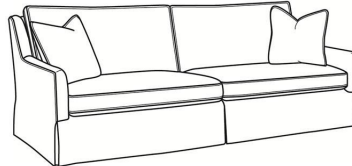

CR LAINE®

STYLE • COMFORT • COLOR

Jennifer / 2582

DESCRIPTION:	Apt Sofa (76.5W)
OUTSIDE:	76.5"W x 41"D x 36"H
INSIDE:	69"W x 22"D
SEAT:	19"H
ARM:	24"H
BACK RAIL:	34.5"H
THROW PILLOWS:	2 - 20"
COM:	Plain: 20.00 yds Repeat of 2-14": 25.00 yds Repeat of 15-27": 27.00 yds
WEIGHT:	170 lbs

Standard Features:

- Box Border Back
- Saddle-Stitched
- May be shown with optional features

JENNIFER

Standard Seat Cushion:	Mayfair Seat
Standard Back Pillow:	Fiber Back

Also available:

Jennifer / 2580
Sofa (84.5W)
Outside: 84.5W x 41D x 36H
Inside: 77W x 22D

Jennifer / 2581
Long Sofa (94.5W)
Outside: 94.5W x 41D x 36H
Inside: 87W x 22D

Jennifer / 2585
Chair (29.5W)
Outside: 29.5W x 41D x 36H
Inside: 22W x 22D

Jennifer / 2585-SW
Swivel Chair (29.5W)
Outside: 29.5W x 41D x 36H
Inside: 22W x 22D