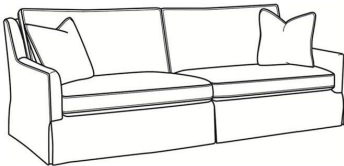

CR LAINE®

STYLE • COMFORT • COLOR

Jennifer / 2582

DESCRIPTION:	Apt Sofa (76.5W)
OUTSIDE:	76.5"W x 41"D x 36"H
INSIDE:	69"W x 22"D
SEAT:	19"H
ARM:	24"H
BACK RAIL:	34.5"H
THROW PILLOWS:	2 - 20"
COM:	Plain: 20.00 yds Repeat of 2-14": 25.00 yds Repeat of 15-27": 27.00 yds
WEIGHT:	170 lbs

Standard Features:

- Box Border Back
- Saddle-Stitched
- May be shown with optional features

JENNIFER

Standard Seat Cushion:	Mayfair Seat
Standard Back Pillow:	Fiber Back

Also available:

Jennifer / 2580
Sofa (84.5W)
Outside: 84.5W x 41D x 36H
Inside: 77W x 22D

Jennifer / 2581
Long Sofa (94.5W)
Outside: 94.5W x 41D x 36H
Inside: 87W x 22D

Jennifer / 2585
Chair (29.5W)
Outside: 29.5W x 41D x 36H
Inside: 22W x 22D

Jennifer / 2585-SW
Swivel Chair (29.5W)
Outside: 29.5W x 41D x 36H
Inside: 22W x 22D