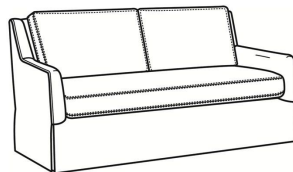

### Standard Features:

Box Border Back

Saddle-Stitched

May be shown with optional features

## JENETTE

Standard Seat Cushion: Mayfair Seat

Standard Back Pillow: Fiber Back

### Also available:

Jenette / 2586-07  
Ottoman (25.5W X 19D)  
Outside: 25.5W x 19D x 16.5H  
Inside: 0W x 0D

Jenette / 2586-05  
Chair (27.5W)  
Outside: 27.5W x 38D x 34H  
Inside: 20W x 20.5D

Jenette / 2586-08  
Rect Ottoman (51W X 32.5D)  
Outside: 51W x 32.5D x 17.5H  
Inside: 0W x 0D

Jenette / 2586-20B  
Sofa (81W)  
Outside: 81W x 38D x 34H  
Inside: 73.5W x 20.5D

Jenette / 2586-22B  
Settee (67.5W)  
Outside: 67.5W x 38D x 34H  
Inside: 60W x 20.5D