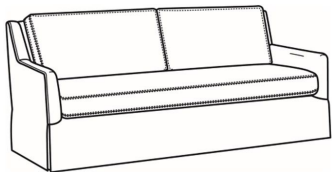

### Standard Features:

Box Border Back

Saddle-Stitched

May be shown with optional features

## JENETTE

Standard Seat Cushion: Mayfair Seat

Standard Back Pillow: Fiber Back

### Also available:

Jenette / 2586-07  
Ottoman (25.5W X 19D)  
Outside: 25.5W x 19D x 16.5H  
Inside: 0W x 0D

Jenette / 2586-05  
Chair (27.5W)  
Outside: 27.5W x 38D x 34H  
Inside: 20W x 20.5D

Jenette / 2586-08  
Rect Ottoman (51W X 32.5D)  
Outside: 51W x 32.5D x 17.5H  
Inside: 0W x 0D

Jenette / 2586-20B  
Sofa (81W)  
Outside: 81W x 38D x 34H  
Inside: 73.5W x 20.5D

Jenette / 2586-22B  
Settee (67.5W)  
Outside: 67.5W x 38D x 34H  
Inside: 60W x 20.5D