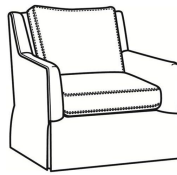

### Standard Features:

Box Border Back

Saddle-Stitched

May be shown with optional features

## JENETTE

Standard Seat Cushion: Mayfair Seat

Standard Back Pillow: Fiber Back

#### Jenette / 2586-05

Chair (27.5W)

Outside: 27.5W x 38D x 34H

Inside: 20W x 20.5D

#### Jenette / 2586-05SW

Swivel Chair (27.5W)

Outside: 27.5W x 38D x 34H

Inside: 20W x 20.5D