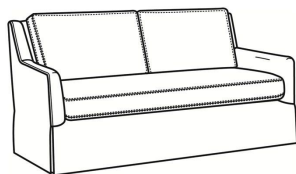

Jenette / 2586-22B

Settee (67.5W)

Outside: 67.5W x 38D x 34H

Inside: 60W x 20.5D