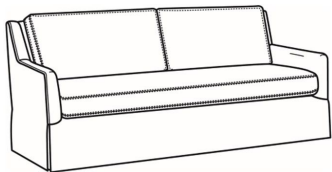

CR LAINE®

STYLE • COMFORT • COLOR

Jenette / 2586-22B

DESCRIPTION:	Settee (67.5W)
OUTSIDE:	67.5"W x 38"D x 34"H
INSIDE:	60"W x 20.5"D
SEAT:	19"H
ARM:	24"H
BACK RAIL:	32"H
COM:	Plain: 14.50 yds Repeat of 2-14": 18.25 yds Repeat of 15-27": 19.75 yds
WEIGHT:	120 lbs

Standard Features:

- Box Border Back
- Saddle-Stitched
- May be shown with optional features

JENETTE

Standard Seat Cushion:	Mayfair Seat
Standard Back Pillow:	Fiber Back

Also available:

Jenette / 2586-05
Chair (27.5W)
Outside: 27.5W x 38D x 34H
Inside: 20W x 20.5D

Jenette / 2586-05SW
Swivel Chair (27.5W)
Outside: 27.5W x 38D x 34H
Inside: 20W x 20.5D

Jenette / 2586-08
Rect Ottoman (51W X 32.5D)
Outside: 51W x 32.5D x 17.5H
Inside: 0W x 0D

Jenette / 2586-20B
Sofa (81W)
Outside: 81W x 38D x 34H
Inside: 73.5W x 20.5D