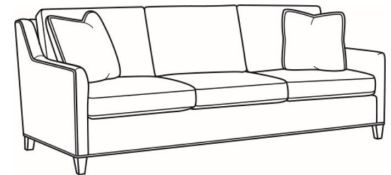

CR LAINE®

STYLE • COMFORT • COLOR

Jada / 2660-05

DESCRIPTION:	Chair (27.5W)
OUTSIDE:	27.5"W x 38"D x 34"H
INSIDE:	19.5"W x 20"D
SEAT:	19"H
ARM:	24"H
BACK RAIL:	32"H
COM:	Plain: 8.00 yds Repeat of 2-14": 10.00 yds Repeat of 15-27": 11.00 yds
WEIGHT:	50 lbs

Standard Features:

- Box Border Back
- Weltless Cushion
- May be shown with optional features

JADA

- Standard Seat Cushion: Hallmark Seat
- Standard Back Pillow: Fiber Back

Also available:

Jada / 2660-07
Ottoman (25.5W X 19D)
Outside: 25.5W x 19D x 16.5H
Inside: 0W x 0D

Jada / 2660-00
Sofa (81W)
Outside: 81W x 38D x 34H
Inside: 74W x 20D

Jada / 2660-01
Long Sofa (90W)
Outside: 90W x 38D x 34H
Inside: 83W x 20D

Jada / 2660-05SW
Swivel Chair (27.5W)
Outside: 27.5W x 38D x 34H
Inside: 19.5W x 20D