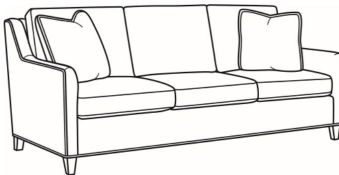

CR LAINE®

STYLE • COMFORT • COLOR

Jada / 2660-05

DESCRIPTION:	Chair (27.5W)
OUTSIDE:	27.5"W x 38"D x 34"H
INSIDE:	19.5"W x 20"D
SEAT:	19"H
ARM:	24"H
BACK RAIL:	32"H
COM:	Plain: 8.00 yds Repeat of 2-14": 10.00 yds Repeat of 15-27": 11.00 yds
WEIGHT:	50 lbs

Standard Features:

- Box Border Back
- Weltless Cushion
- May be shown with optional features

JADA

- Standard Seat Cushion: Hallmark Seat
- Standard Back Pillow: Fiber Back

Also available:

Jada / 2660-07
Ottoman (25.5W X 19D)
Outside: 25.5W x 19D x 16.5H
Inside: 0W x 0D

Jada / 2660-00
Sofa (81W)
Outside: 81W x 38D x 34H
Inside: 74W x 20D

Jada / 2660-01
Long Sofa (90W)
Outside: 90W x 38D x 34H
Inside: 83W x 20D

Jada / 2660-05SW
Swivel Chair (27.5W)
Outside: 27.5W x 38D x 34H
Inside: 19.5W x 20D