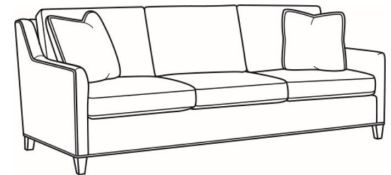

## Jada / 2660-05SW

DESCRIPTION:	Swivel Chair (27.5W)
OUTSIDE:	27.5"W x 38"D x 34"H
INSIDE:	19.5"W x 20"D
SEAT:	19"H
ARM:	24"H
BACK RAIL:	32"H
COM:	Plain: 8.50 yds Repeat of 2-14": 10.75 yds Repeat of 15-27": 11.50 yds
WEIGHT:	55 lbs

### Standard Features:

- Box Border Back
- Weltless Cushion
- May be shown with optional features

## JADA

Standard Seat Cushion:	Hallmark Seat
Standard Back Pillow:	Fiber Back

### Also available:

Jada / 2660-07  
Ottoman (25.5W X 19D)  
Outside: 25.5W x 19D x 16.5H  
Inside: 0W x 0D

Jada / 2660-00  
Sofa (81W)  
Outside: 81W x 38D x 34H  
Inside: 74W x 20D

Jada / 2660-01  
Long Sofa (90W)  
Outside: 90W x 38D x 34H  
Inside: 83W x 20D