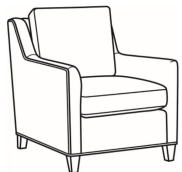

## Jada / 2660-05SW

DESCRIPTION:	Swivel Chair (27.5W)
OUTSIDE:	27.5"W x 38"D x 34"H
INSIDE:	19.5"W x 20"D
SEAT:	19"H
ARM:	24"H
BACK RAIL:	32"H
COM:	Plain: 8.50 yds Repeat of 2-14": 10.75 yds Repeat of 15-27": 11.50 yds
WEIGHT:	55 lbs

### Standard Features:

- Box Border Back
- Weltless Cushion
- May be shown with optional features

## JADA

Standard Seat Cushion:	Hallmark Seat
Standard Back Pillow:	Fiber Back

### Also available:

Jada / 2660-07  
Ottoman (25.5W X 19D)  
Outside: 25.5W x 19D x 16.5H  
Inside: 0W x 0D

Jada / 2660-00  
Sofa (81W)  
Outside: 81W x 38D x 34H  
Inside: 74W x 20D

Jada / 2660-01  
Long Sofa (90W)  
Outside: 90W x 38D x 34H  
Inside: 83W x 20D