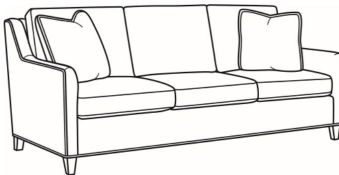

Jada / 2660-00
Sofa (81W)
Outside: 81W x 38D x 34H
Inside: 74W x 20D