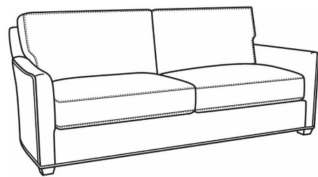

Also available:

Murphey / L2772-07
Leather Ottoman (27W X 22D)
Outside: 27W x 22D x 17H
Inside: 0W x 0D

Murphey / 2772-07
Ottoman (27W X 22D)
Outside: 27W x 22D x 17H
Inside: 0W x 0D

Murphey / 2772-07SC
Slipcovered Ottoman (27W X 22D)
Outside: 27W x 22D x 17H
Inside: 0W x 0D

Murphey / 2772-05SW
Swivel Chair (30W)
Outside: 30W x 39.5D x 34H
Inside: 20.5W x 21D

Murphey / 2772-20
Sofa (82.5W)
Outside: 82.5W x 39.5D x 34H
Inside: 72.5W x 21D

Murphey / 2772-21
Long Sofa (92.5W)
Outside: 92.5W x 39.5D x 34H
Inside: 84.5W x 21D

Murphey / 2772-05SC
Slipcovered Chair (30W)
Outside: 30W x 39.5D x 34H
Inside: 20.5W x 21D

Murphey / 2772-05SWSC
Slipcovered Swivel Chair (30W)
Outside: 30W x 39.5D x 34H
Inside: 20.5W x 21D

Murphey / 2772-20SC
Slipcovered Sofa (82.5W)
Outside: 82.5W x 39.5D x 34H
Inside: 72.5W x 21D

Murphey / 2772-21SC
Slipcovered Long Sofa (92.5W)
Outside: 92.5W x 39.5D x 34H
Inside: 84.5W x 21D

Murphey / L2772-05
Leather Chair (30W)
Outside: 30W x 39.5D x 34H
Inside: 20.5W x 21D

Murphey / L2772-05SW
Leather Swivel Chair (30W)
Outside: 30W x 39.5D x 34H
Inside: 20.5W x 21D