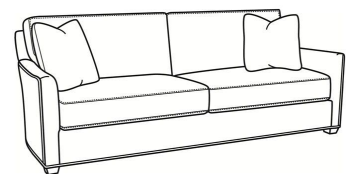

L = available in leather

SC = available slipcovered

Standard Features:

Box Border Back

French Seamed

May be shown with optional features

MURPHEY

Standard Seat Cushion: Mayfair Seat
Standard Back Pillow: Fiber Back

Also available:

Murphey / L2772-07
Leather Ottoman (27W X 22D)
Outside: 27W x 22D x 17H
Inside: 0W x 0D

Murphey / 2772-07
Ottoman (27W X 22D)
Outside: 27W x 22D x 17H
Inside: 0W x 0D

Murphey / 2772-07SC
Slipcovered Ottoman (27W X 22D)
Outside: 27W x 22D x 17H
Inside: 0W x 0D

Murphey / 2772-05SW
Swivel Chair (30W)
Outside: 30W x 39.5D x 34H
Inside: 20.5W x 21D

Murphey / 2772-20
Sofa (82.5W)
Outside: 82.5W x 39.5D x 34H
Inside: 72.5W x 21D

Murphey / 2772-21
Long Sofa (92.5W)
Outside: 92.5W x 39.5D x 34H
Inside: 84.5W x 21D

Murphey / 2772-05SC
Slipcovered Chair (30W)
Outside: 30W x 39.5D x 34H
Inside: 20.5W x 21D

Murphey / 2772-05SWSC
Slipcovered Swivel Chair (30W)
Outside: 30W x 39.5D x 34H
Inside: 20.5W x 21D

Murphey / 2772-20SC
Slipcovered Sofa (82.5W)
Outside: 82.5W x 39.5D x 34H
Inside: 72.5W x 21D