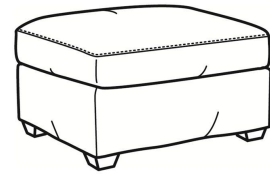

CR LAINE®

STYLE • COMFORT • COLOR

Murphey / 2772-05

DESCRIPTION:	Chair (30W)
OUTSIDE:	30"W x 39.5"D x 34"H
INSIDE:	20.5"W x 21"D
SEAT:	19"H
ARM:	24.5"H
BACK RAIL:	31"H
COM:	Plain: 8.50 yds Repeat of 2-14": 10.75 yds Repeat of 15-27": 11.50 yds
WEIGHT:	65 lbs

L = available in leather

SC = available slipcovered

Standard Features:

Box Border Back

French Seamed

May be shown with optional features

MURPHEY

Standard Seat Cushion: Mayfair Seat
Standard Back Pillow: Fiber Back

Also available:

Murphey / L2772-07
Leather Ottoman (27W X 22D)
Outside: 27W x 22D x 17H
Inside: 0W x 0D

Murphey / 2772-07
Ottoman (27W X 22D)
Outside: 27W x 22D x 17H
Inside: 0W x 0D

Murphey / 2772-07SC
Slipcovered Ottoman (27W X 22D)
Outside: 27W x 22D x 17H
Inside: 0W x 0D

Murphey / 2772-05SW
Swivel Chair (30W)
Outside: 30W x 39.5D x 34H
Inside: 20.5W x 21D

Murphey / 2772-20
Sofa (82.5W)
Outside: 82.5W x 39.5D x 34H
Inside: 72.5W x 21D

Murphey / 2772-21
Long Sofa (92.5W)
Outside: 92.5W x 39.5D x 34H
Inside: 84.5W x 21D