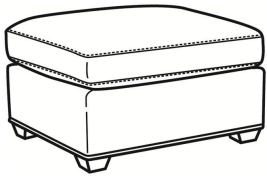

CR LAINE®

STYLE • COMFORT • COLOR

Murphey / 2772-05

DESCRIPTION:	Chair (30W)
OUTSIDE:	30"W x 39.5"D x 34"H
INSIDE:	20.5"W x 21"D
SEAT:	19"H
ARM:	24.5"H
BACK RAIL:	31"H
COM:	Plain: 8.50 yds Repeat of 2-14": 10.75 yds Repeat of 15-27": 11.50 yds
WEIGHT:	65 lbs

L = available in leather

SC = available slipcovered

Standard Features:

Box Border Back

French Seamed

May be shown with optional features

MURPHEY

Standard Seat Cushion: Mayfair Seat
Standard Back Pillow: Fiber Back

Also available:

Murphey / L2772-07
Leather Ottoman (27W X 22D)
Outside: 27W x 22D x 17H
Inside: 0W x 0D

Murphey / 2772-07
Ottoman (27W X 22D)
Outside: 27W x 22D x 17H
Inside: 0W x 0D

Murphey / 2772-07SC
Slipcovered Ottoman (27W X 22D)
Outside: 27W x 22D x 17H
Inside: 0W x 0D

Murphey / 2772-05SW
Swivel Chair (30W)
Outside: 30W x 39.5D x 34H
Inside: 20.5W x 21D

Murphey / 2772-20
Sofa (82.5W)
Outside: 82.5W x 39.5D x 34H
Inside: 72.5W x 21D

Murphey / 2772-21
Long Sofa (92.5W)
Outside: 92.5W x 39.5D x 34H
Inside: 84.5W x 21D