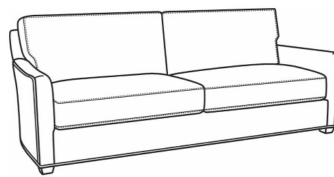

Murphey / 2772-05SW
Swivel Chair (30W)
Outside: 30W x 39.5D x 34H
Inside: 20.5W x 21D

Murphey / 2772-20
Sofa (82.5W)
Outside: 82.5W x 39.5D x 34H
Inside: 72.5W x 21D

Murphey / 2772-21
Long Sofa (92.5W)
Outside: 92.5W x 39.5D x 34H
Inside: 84.5W x 21D

Murphey / 2772-05SC
Slipcovered Chair (30W)
Outside: 30W x 39.5D x 34H
Inside: 20.5W x 21D

Murphey / 2772-05SWSC
Slipcovered Swivel Chair (30W)
Outside: 30W x 39.5D x 34H
Inside: 20.5W x 21D

Murphey / 2772-20SC
Slipcovered Sofa (82.5W)
Outside: 82.5W x 39.5D x 34H
Inside: 72.5W x 21D

Murphey / 2772-21SC
Slipcovered Long Sofa (92.5W)
Outside: 92.5W x 39.5D x 34H
Inside: 84.5W x 21D

Murphey / L2772-05
Leather Chair (30W)
Outside: 30W x 39.5D x 34H
Inside: 20.5W x 21D

Murphey / L2772-05SW
Leather Swivel Chair (30W)
Outside: 30W x 39.5D x 34H
Inside: 20.5W x 21D

Murphey / L2772-20
Leather Sofa (82.5W)
Outside: 82.5W x 39.5D x 34H
Inside: 72.5W x 21D

Murphey / L2772-21
Leather Long Sofa (92.5W)
Outside: 92.5W x 39.5D x 34H
Inside: 84.5W x 21D