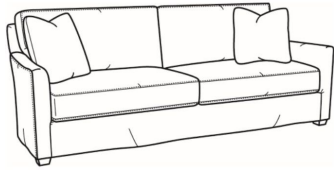

L = available in leather

SC = available slipcovered

Standard Features:

Box Border Back

French Seamed

May be shown with optional features

MURPHEY

Standard Seat Cushion: Mayfair Seat
Standard Back Pillow: Fiber Back

Also available:

Murphey / L2772-07
Leather Ottoman (27W X 22D)
Outside: 27W x 22D x 17H
Inside: 0W x 0D

Murphey / 2772-07
Ottoman (27W X 22D)
Outside: 27W x 22D x 17H
Inside: 0W x 0D

Murphey / 2772-07SC
Slipcovered Ottoman (27W X 22D)
Outside: 27W x 22D x 17H
Inside: 0W x 0D

Murphey / 2772-05SW
Swivel Chair (30W)
Outside: 30W x 39.5D x 34H
Inside: 20.5W x 21D

Murphey / 2772-20
Sofa (82.5W)
Outside: 82.5W x 39.5D x 34H
Inside: 72.5W x 21D

Murphey / 2772-21
Long Sofa (92.5W)
Outside: 92.5W x 39.5D x 34H
Inside: 84.5W x 21D

Murphey / 2772-05SC
Slipcovered Chair (30W)
Outside: 30W x 39.5D x 34H
Inside: 20.5W x 21D

Murphey / 2772-05SWSC
Slipcovered Swivel Chair (30W)
Outside: 30W x 39.5D x 34H
Inside: 20.5W x 21D

Murphey / 2772-20SC
Slipcovered Sofa (82.5W)
Outside: 82.5W x 39.5D x 34H
Inside: 72.5W x 21D