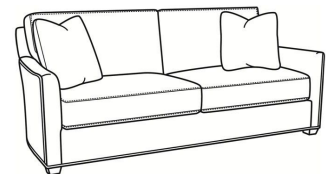

CR LAINE®

STYLE • COMFORT • COLOR

Murphey / 2772-05SC

DESCRIPTION:	Chair (30W)
OUTSIDE:	30"W x 39.5"D x 34"H
INSIDE:	20.5"W x 21"D
SEAT:	19"H
ARM:	24.5"H
BACK RAIL:	31"H
COM:	Plain: 8.50 yds Repeat of 2-14": 10.75 yds Repeat of 15-27": 11.50 yds
WEIGHT:	65 lbs

L = available in leather

SC = available slipcovered

Standard Features:

Box Border Back

French Seamed

May be shown with optional features

MURPHEY

Standard Seat Cushion: Mayfair Seat
Standard Back Pillow: Fiber Back

Also available:

Murphey / L2772-07
Leather Ottoman (27W X 22D)
Outside: 27W x 22D x 17H
Inside: 0W x 0D

Murphey / 2772-07
Ottoman (27W X 22D)
Outside: 27W x 22D x 17H
Inside: 0W x 0D

Murphey / 2772-07SC
Slipcovered Ottoman (27W X 22D)
Outside: 27W x 22D x 17H
Inside: 0W x 0D

Murphey / 2772-05
Chair (30W)
Outside: 30W x 39.5D x 34H
Inside: 20.5W x 21D

Murphey / 2772-05SW
Swivel Chair (30W)
Outside: 30W x 39.5D x 34H
Inside: 20.5W x 21D

Murphey / 2772-20
Sofa (82.5W)
Outside: 82.5W x 39.5D x 34H
Inside: 72.5W x 21D