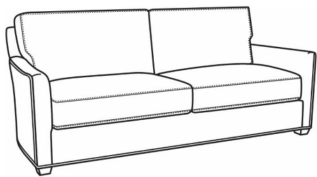

Also available:

Murphey / L2772-07
Leather Ottoman (27W X 22D)
Outside: 27W x 22D x 17H
Inside: 0W x 0D

Murphey / 2772-07
Ottoman (27W X 22D)
Outside: 27W x 22D x 17H
Inside: 0W x 0D

Murphey / 2772-07SC
Slipcovered Ottoman (27W X 22D)
Outside: 27W x 22D x 17H
Inside: 0W x 0D

Murphey / 2772-05
Chair (30W)
Outside: 30W x 39.5D x 34H
Inside: 20.5W x 21D

Murphey / 2772-05SW
Swivel Chair (30W)
Outside: 30W x 39.5D x 34H
Inside: 20.5W x 21D

Murphey / 2772-20
Sofa (82.5W)
Outside: 82.5W x 39.5D x 34H
Inside: 72.5W x 21D

Murphey / 2772-21
Long Sofa (92.5W)
Outside: 92.5W x 39.5D x 34H
Inside: 84.5W x 21D

Murphey / 2772-05SWSC
Slipcovered Swivel Chair (30W)
Outside: 30W x 39.5D x 34H
Inside: 20.5W x 21D

Murphey / 2772-20SC
Slipcovered Sofa (82.5W)
Outside: 82.5W x 39.5D x 34H
Inside: 72.5W x 21D

Murphey / 2772-21SC
Slipcovered Long Sofa (92.5W)
Outside: 92.5W x 39.5D x 34H
Inside: 84.5W x 21D

Murphey / L2772-05
Leather Chair (30W)
Outside: 30W x 39.5D x 34H
Inside: 20.5W x 21D

Murphey / L2772-05SW
Leather Swivel Chair (30W)
Outside: 30W x 39.5D x 34H
Inside: 20.5W x 21D