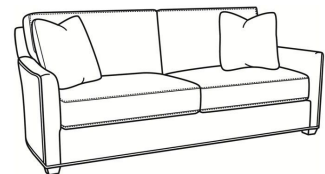

## Murphey / 2772-05SC

DESCRIPTION:	Chair (30W)
OUTSIDE:	30"W x 39.5"D x 34"H
INSIDE:	20.5"W x 21"D
SEAT:	19"H
ARM:	24.5"H
BACK RAIL:	31"H
COM:	Plain: 8.50 yds Repeat of 2-14": 10.75 yds Repeat of 15-27": 11.50 yds
WEIGHT:	65 lbs

## MURPHEY

Standard Seat Cushion: Mayfair Seat  
Standard Back Pillow: Fiber Back

### Also available:

Murphey / L2772-07  
Leather Ottoman (27W X 22D)  
Outside: 27W x 22D x 17H  
Inside: 0W x 0D

Murphey / 2772-07  
Ottoman (27W X 22D)  
Outside: 27W x 22D x 17H  
Inside: 0W x 0D

Murphey / 2772-07SC  
Slipcovered Ottoman (27W X 22D)  
Outside: 27W x 22D x 17H  
Inside: 0W x 0D

Murphey / 2772-05  
Chair (30W)  
Outside: 30W x 39.5D x 34H  
Inside: 20.5W x 21D

Murphey / 2772-05SW  
Swivel Chair (30W)  
Outside: 30W x 39.5D x 34H  
Inside: 20.5W x 21D

Murphey / 2772-20  
Sofa (82.5W)  
Outside: 82.5W x 39.5D x 34H  
Inside: 72.5W x 21D