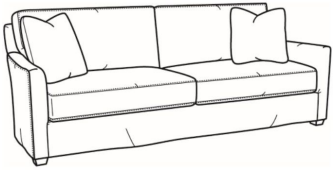

CR LAINE®

STYLE • COMFORT • COLOR

Murphey / 2772-05SC

DESCRIPTION:	Chair (30W)
OUTSIDE:	30"W x 39.5"D x 34"H
INSIDE:	20.5"W x 21"D
SEAT:	19"H
ARM:	24.5"H
BACK RAIL:	31"H
COM:	Plain: 8.50 yds Repeat of 2-14": 10.75 yds Repeat of 15-27": 11.50 yds
WEIGHT:	65 lbs

Also available:

Murphey / L2772-07
Leather Ottoman (27W X 22D)
Outside: 27W x 22D x 17H
Inside: 0W x 0D

Murphey / 2772-07
Ottoman (27W X 22D)
Outside: 27W x 22D x 17H
Inside: 0W x 0D

Murphey / 2772-07SC
Slipcovered Ottoman (27W X 22D)
Outside: 27W x 22D x 17H
Inside: 0W x 0D

Murphey / 2772-05
Chair (30W)
Outside: 30W x 39.5D x 34H
Inside: 20.5W x 21D

Murphey / 2772-05SW
Swivel Chair (30W)
Outside: 30W x 39.5D x 34H
Inside: 20.5W x 21D

Murphey / 2772-20
Sofa (82.5W)
Outside: 82.5W x 39.5D x 34H
Inside: 72.5W x 21D

Murphey / 2772-21
Long Sofa (92.5W)
Outside: 92.5W x 39.5D x 34H
Inside: 84.5W x 21D

Murphey / 2772-05SWSC
Slipcovered Swivel Chair (30W)
Outside: 30W x 39.5D x 34H
Inside: 20.5W x 21D

Murphey / 2772-20SC
Slipcovered Sofa (82.5W)
Outside: 82.5W x 39.5D x 34H
Inside: 72.5W x 21D