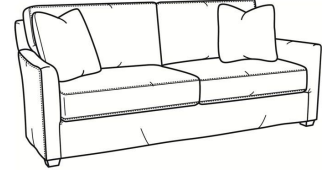

## Murphey / 2772-05SC

DESCRIPTION:	Chair (30W)
OUTSIDE:	30"W x 39.5"D x 34"H
INSIDE:	20.5"W x 21"D
SEAT:	19"H
ARM:	24.5"H
BACK RAIL:	31"H
COM:	Plain: 8.50 yds Repeat of 2-14": 10.75 yds Repeat of 15-27": 11.50 yds
WEIGHT:	65 lbs

### Also available:

Murphey / L2772-07  
Leather Ottoman (27W X 22D)  
Outside: 27W x 22D x 17H  
Inside: 0W x 0D

Murphey / 2772-07  
Ottoman (27W X 22D)  
Outside: 27W x 22D x 17H  
Inside: 0W x 0D

Murphey / 2772-07SC  
Slipcovered Ottoman (27W X 22D)  
Outside: 27W x 22D x 17H  
Inside: 0W x 0D

Murphey / 2772-05  
Chair (30W)  
Outside: 30W x 39.5D x 34H  
Inside: 20.5W x 21D

Murphey / 2772-05SW  
Swivel Chair (30W)  
Outside: 30W x 39.5D x 34H  
Inside: 20.5W x 21D

Murphey / 2772-20  
Sofa (82.5W)  
Outside: 82.5W x 39.5D x 34H  
Inside: 72.5W x 21D

Murphey / 2772-21  
Long Sofa (92.5W)  
Outside: 92.5W x 39.5D x 34H  
Inside: 84.5W x 21D

Murphey / 2772-05SWSC  
Slipcovered Swivel Chair (30W)  
Outside: 30W x 39.5D x 34H  
Inside: 20.5W x 21D

Murphey / 2772-20SC  
Slipcovered Sofa (82.5W)  
Outside: 82.5W x 39.5D x 34H  
Inside: 72.5W x 21D