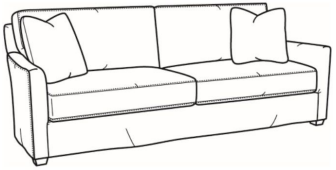

## Murphey / 2772-05SC

DESCRIPTION:	Chair (30W)
OUTSIDE:	30"W x 39.5"D x 34"H
INSIDE:	20.5"W x 21"D
SEAT:	19"H
ARM:	24.5"H
BACK RAIL:	31"H
COM:	Plain: 8.50 yds Repeat of 2-14": 10.75 yds Repeat of 15-27": 11.50 yds
WEIGHT:	65 lbs

### Also available:

Murphey / L2772-07  
Leather Ottoman (27W X 22D)  
Outside: 27W x 22D x 17H  
Inside: 0W x 0D

Murphey / 2772-07  
Ottoman (27W X 22D)  
Outside: 27W x 22D x 17H  
Inside: 0W x 0D

Murphey / 2772-07SC  
Slipcovered Ottoman (27W X 22D)  
Outside: 27W x 22D x 17H  
Inside: 0W x 0D

Murphey / 2772-05  
Chair (30W)  
Outside: 30W x 39.5D x 34H  
Inside: 20.5W x 21D

Murphey / 2772-05SW  
Swivel Chair (30W)  
Outside: 30W x 39.5D x 34H  
Inside: 20.5W x 21D

Murphey / 2772-20  
Sofa (82.5W)  
Outside: 82.5W x 39.5D x 34H  
Inside: 72.5W x 21D

Murphey / 2772-21  
Long Sofa (92.5W)  
Outside: 92.5W x 39.5D x 34H  
Inside: 84.5W x 21D

Murphey / 2772-05SWSC  
Slipcovered Swivel Chair (30W)  
Outside: 30W x 39.5D x 34H  
Inside: 20.5W x 21D

Murphey / 2772-20SC  
Slipcovered Sofa (82.5W)  
Outside: 82.5W x 39.5D x 34H  
Inside: 72.5W x 21D