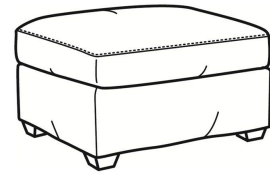

CR LAINE®

STYLE • COMFORT • COLOR

Murphey / 2772-05SC

DESCRIPTION:	Chair (30W)
OUTSIDE:	30"W x 39.5"D x 34"H
INSIDE:	20.5"W x 21"D
SEAT:	19"H
ARM:	24.5"H
BACK RAIL:	31"H
COM:	Plain: 8.50 yds Repeat of 2-14": 10.75 yds Repeat of 15-27": 11.50 yds
WEIGHT:	65 lbs

L = available in leather

SC = available slipcovered

Standard Features:

Box Border Back

French Seamed

May be shown with optional features

MURPHEY

Standard Seat Cushion: Mayfair Seat
Standard Back Pillow: Fiber Back

Also available:

Murphey / L2772-07
Leather Ottoman (27W X 22D)
Outside: 27W x 22D x 17H
Inside: 0W x 0D

Murphey / 2772-07
Ottoman (27W X 22D)
Outside: 27W x 22D x 17H
Inside: 0W x 0D

Murphey / 2772-07SC
Slipcovered Ottoman (27W X 22D)
Outside: 27W x 22D x 17H
Inside: 0W x 0D

Murphey / 2772-05
Chair (30W)
Outside: 30W x 39.5D x 34H
Inside: 20.5W x 21D

Murphey / 2772-05SW
Swivel Chair (30W)
Outside: 30W x 39.5D x 34H
Inside: 20.5W x 21D

Murphey / 2772-20
Sofa (82.5W)
Outside: 82.5W x 39.5D x 34H
Inside: 72.5W x 21D