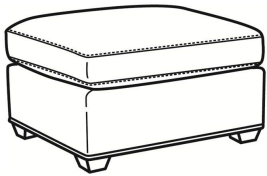

CR LAINE®

STYLE • COMFORT • COLOR

Murphey / 2772-05SC

DESCRIPTION:	Chair (30W)
OUTSIDE:	30"W x 39.5"D x 34"H
INSIDE:	20.5"W x 21"D
SEAT:	19"H
ARM:	24.5"H
BACK RAIL:	31"H
COM:	Plain: 8.50 yds Repeat of 2-14": 10.75 yds Repeat of 15-27": 11.50 yds
WEIGHT:	65 lbs

L = available in leather

SC = available slipcovered

Standard Features:

Box Border Back

French Seamed

May be shown with optional features

MURPHEY

Standard Seat Cushion: Mayfair Seat
Standard Back Pillow: Fiber Back

Also available:

Murphey / L2772-07
Leather Ottoman (27W X 22D)
Outside: 27W x 22D x 17H
Inside: 0W x 0D

Murphey / 2772-07
Ottoman (27W X 22D)
Outside: 27W x 22D x 17H
Inside: 0W x 0D

Murphey / 2772-07SC
Slipcovered Ottoman (27W X 22D)
Outside: 27W x 22D x 17H
Inside: 0W x 0D

Murphey / 2772-05
Chair (30W)
Outside: 30W x 39.5D x 34H
Inside: 20.5W x 21D

Murphey / 2772-05SW
Swivel Chair (30W)
Outside: 30W x 39.5D x 34H
Inside: 20.5W x 21D

Murphey / 2772-20
Sofa (82.5W)
Outside: 82.5W x 39.5D x 34H
Inside: 72.5W x 21D