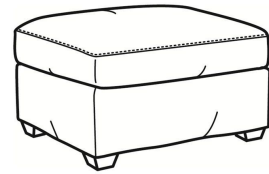

## Murphey / 2772-05SC

DESCRIPTION:	Chair (30W)
OUTSIDE:	30"W x 39.5"D x 34"H
INSIDE:	20.5"W x 21"D
SEAT:	19"H
ARM:	24.5"H
BACK RAIL:	31"H
COM:	Plain: 8.50 yds Repeat of 2-14": 10.75 yds Repeat of 15-27": 11.50 yds
WEIGHT:	65 lbs

### Standard Features:

Box Border Back

French Seamed

May be shown with optional features

## MURPHEY

Standard Seat Cushion: Mayfair Seat  
Standard Back Pillow: Fiber Back

### Also available:

Murphey / L2772-07  
Leather Ottoman (27W X 22D)  
Outside: 27W x 22D x 17H  
Inside: 0W x 0D

Murphey / 2772-07  
Ottoman (27W X 22D)  
Outside: 27W x 22D x 17H  
Inside: 0W x 0D

Murphey / 2772-07SC  
Slipcovered Ottoman (27W X 22D)  
Outside: 27W x 22D x 17H  
Inside: 0W x 0D