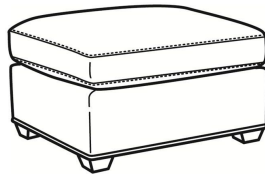

## Murphey / 2772-05SC

DESCRIPTION:	Chair (30W)
OUTSIDE:	30"W x 39.5"D x 34"H
INSIDE:	20.5"W x 21"D
SEAT:	19"H
ARM:	24.5"H
BACK RAIL:	31"H
COM:	Plain: 8.50 yds Repeat of 2-14": 10.75 yds Repeat of 15-27": 11.50 yds
WEIGHT:	65 lbs

**L** = available in leather

**SC** = available slipcovered

### Standard Features:

Box Border Back

French Seamed

May be shown with optional features

### Also available:

Murphey / L2772-07  
Leather Ottoman (27W X 22D)  
Outside: 27W x 22D x 17H  
Inside: 0W x 0D

Murphey / 2772-07  
Ottoman (27W X 22D)  
Outside: 27W x 22D x 17H  
Inside: 0W x 0D

Murphey / 2772-07SC  
Slipcovered Ottoman (27W X 22D)  
Outside: 27W x 22D x 17H  
Inside: 0W x 0D