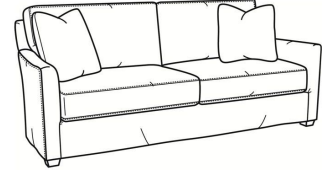

CR LAINE®

STYLE • COMFORT • COLOR

Murphey / 2772-05SC

DESCRIPTION:	Chair (30W)
OUTSIDE:	30"W x 39.5"D x 34"H
INSIDE:	20.5"W x 21"D
SEAT:	19"H
ARM:	24.5"H
BACK RAIL:	31"H
COM:	Plain: 8.50 yds Repeat of 2-14": 10.75 yds Repeat of 15-27": 11.50 yds
WEIGHT:	65 lbs

Also available:

Murphey / L2772-07
Leather Ottoman (27W X 22D)
Outside: 27W x 22D x 17H
Inside: 0W x 0D

Murphey / 2772-07
Ottoman (27W X 22D)
Outside: 27W x 22D x 17H
Inside: 0W x 0D

Murphey / 2772-07SC
Slipcovered Ottoman (27W X 22D)
Outside: 27W x 22D x 17H
Inside: 0W x 0D

Murphey / 2772-05
Chair (30W)
Outside: 30W x 39.5D x 34H
Inside: 20.5W x 21D

Murphey / 2772-05SW
Swivel Chair (30W)
Outside: 30W x 39.5D x 34H
Inside: 20.5W x 21D

Murphey / 2772-20
Sofa (82.5W)
Outside: 82.5W x 39.5D x 34H
Inside: 72.5W x 21D

Murphey / 2772-21
Long Sofa (92.5W)
Outside: 92.5W x 39.5D x 34H
Inside: 84.5W x 21D

Murphey / 2772-05SWSC
Slipcovered Swivel Chair (30W)
Outside: 30W x 39.5D x 34H
Inside: 20.5W x 21D

Murphey / 2772-20SC
Slipcovered Sofa (82.5W)
Outside: 82.5W x 39.5D x 34H
Inside: 72.5W x 21D