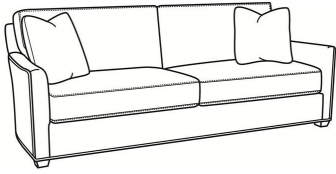

## Murphey / 2772-05SC

DESCRIPTION:	Chair (30W)
OUTSIDE:	30"W x 39.5"D x 34"H
INSIDE:	20.5"W x 21"D
SEAT:	19"H
ARM:	24.5"H
BACK RAIL:	31"H
COM:	Plain: 8.50 yds Repeat of 2-14": 10.75 yds Repeat of 15-27": 11.50 yds
WEIGHT:	65 lbs

## MURPHEY

Standard Seat Cushion: Mayfair Seat  
Standard Back Pillow: Fiber Back

### Also available:

Murphey / L2772-07  
Leather Ottoman (27W X 22D)  
Outside: 27W x 22D x 17H  
Inside: 0W x 0D

Murphey / 2772-07  
Ottoman (27W X 22D)  
Outside: 27W x 22D x 17H  
Inside: 0W x 0D

Murphey / 2772-07SC  
Slipcovered Ottoman (27W X 22D)  
Outside: 27W x 22D x 17H  
Inside: 0W x 0D

Murphey / 2772-05  
Chair (30W)  
Outside: 30W x 39.5D x 34H  
Inside: 20.5W x 21D

Murphey / 2772-05SW  
Swivel Chair (30W)  
Outside: 30W x 39.5D x 34H  
Inside: 20.5W x 21D

Murphey / 2772-20  
Sofa (82.5W)  
Outside: 82.5W x 39.5D x 34H  
Inside: 72.5W x 21D