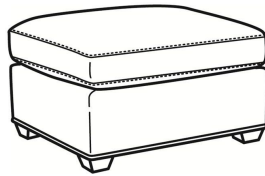

CR LAINE®

STYLE • COMFORT • COLOR

Murphey / 2772-05SC

DESCRIPTION:	Chair (30W)
OUTSIDE:	30"W x 39.5"D x 34"H
INSIDE:	20.5"W x 21"D
SEAT:	19"H
ARM:	24.5"H
BACK RAIL:	31"H
COM:	Plain: 8.50 yds Repeat of 2-14": 10.75 yds Repeat of 15-27": 11.50 yds
WEIGHT:	65 lbs

L = available in leather

SC = available slipcovered

Standard Features:

Box Border Back

French Seamed

May be shown with optional features

MURPHEY

Standard Seat Cushion: Mayfair Seat
Standard Back Pillow: Fiber Back

Also available:

Murphey / L2772-07
Leather Ottoman (27W X 22D)
Outside: 27W x 22D x 17H
Inside: 0W x 0D

Murphey / 2772-07
Ottoman (27W X 22D)
Outside: 27W x 22D x 17H
Inside: 0W x 0D

Murphey / 2772-07SC
Slipcovered Ottoman (27W X 22D)
Outside: 27W x 22D x 17H
Inside: 0W x 0D

Murphey / 2772-05
Chair (30W)
Outside: 30W x 39.5D x 34H
Inside: 20.5W x 21D

Murphey / 2772-05SW
Swivel Chair (30W)
Outside: 30W x 39.5D x 34H
Inside: 20.5W x 21D

Murphey / 2772-20
Sofa (82.5W)
Outside: 82.5W x 39.5D x 34H
Inside: 72.5W x 21D