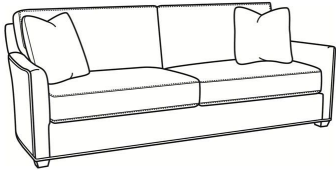

CR LAINE®

STYLE • COMFORT • COLOR

Murphey / 2772-05SC

DESCRIPTION:	Chair (30W)
OUTSIDE:	30"W x 39.5"D x 34"H
INSIDE:	20.5"W x 21"D
SEAT:	19"H
ARM:	24.5"H
BACK RAIL:	31"H
COM:	Plain: 8.50 yds Repeat of 2-14": 10.75 yds Repeat of 15-27": 11.50 yds
WEIGHT:	65 lbs

L = available in leather

SC = available slipcovered

Standard Features:

Box Border Back

French Seamed

May be shown with optional features

MURPHEY

Standard Seat Cushion: Mayfair Seat
Standard Back Pillow: Fiber Back

Also available:

Murphey / L2772-07
Leather Ottoman (27W X 22D)
Outside: 27W x 22D x 17H
Inside: 0W x 0D

Murphey / 2772-07
Ottoman (27W X 22D)
Outside: 27W x 22D x 17H
Inside: 0W x 0D

Murphey / 2772-07SC
Slipcovered Ottoman (27W X 22D)
Outside: 27W x 22D x 17H
Inside: 0W x 0D

Murphey / 2772-05
Chair (30W)
Outside: 30W x 39.5D x 34H
Inside: 20.5W x 21D

Murphey / 2772-05SW
Swivel Chair (30W)
Outside: 30W x 39.5D x 34H
Inside: 20.5W x 21D

Murphey / 2772-20
Sofa (82.5W)
Outside: 82.5W x 39.5D x 34H
Inside: 72.5W x 21D