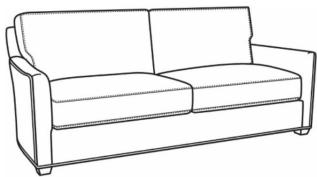

## Murphey / 2772-05SC

DESCRIPTION:	Chair (30W)
OUTSIDE:	30"W x 39.5"D x 34"H
INSIDE:	20.5"W x 21"D
SEAT:	19"H
ARM:	24.5"H
BACK RAIL:	31"H
COM:	Plain: 8.50 yds Repeat of 2-14": 10.75 yds Repeat of 15-27": 11.50 yds
WEIGHT:	65 lbs

Murphey / 2772-05  
Chair (30W)  
Outside: 30W x 39.5D x 34H  
Inside: 20.5W x 21D

Murphey / 2772-05SW  
Swivel Chair (30W)  
Outside: 30W x 39.5D x 34H  
Inside: 20.5W x 21D

Murphey / 2772-20  
Sofa (82.5W)  
Outside: 82.5W x 39.5D x 34H  
Inside: 72.5W x 21D

Murphey / 2772-21  
Long Sofa (92.5W)  
Outside: 92.5W x 39.5D x 34H  
Inside: 84.5W x 21D

Murphey / 2772-05SWSC  
Slipcovered Swivel Chair (30W)  
Outside: 30W x 39.5D x 34H  
Inside: 20.5W x 21D

Murphey / 2772-20SC  
Slipcovered Sofa (82.5W)  
Outside: 82.5W x 39.5D x 34H  
Inside: 72.5W x 21D

Murphey / 2772-21SC  
Slipcovered Long Sofa (92.5W)  
Outside: 92.5W x 39.5D x 34H  
Inside: 84.5W x 21D

Murphey / L2772-05  
Leather Chair (30W)  
Outside: 30W x 39.5D x 34H  
Inside: 20.5W x 21D

Murphey / L2772-05SW  
Leather Swivel Chair (30W)  
Outside: 30W x 39.5D x 34H  
Inside: 20.5W x 21D