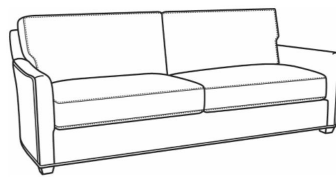

Murphey / 2772-05
Chair (30W)
Outside: 30W x 39.5D x 34H
Inside: 20.5W x 21D

Murphey / 2772-05SW
Swivel Chair (30W)
Outside: 30W x 39.5D x 34H
Inside: 20.5W x 21D

Murphey / 2772-20
Sofa (82.5W)
Outside: 82.5W x 39.5D x 34H
Inside: 72.5W x 21D

Murphey / 2772-21
Long Sofa (92.5W)
Outside: 92.5W x 39.5D x 34H
Inside: 84.5W x 21D

Murphey / 2772-05SWSC
Slipcovered Swivel Chair (30W)
Outside: 30W x 39.5D x 34H
Inside: 20.5W x 21D

Murphey / 2772-20SC
Slipcovered Sofa (82.5W)
Outside: 82.5W x 39.5D x 34H
Inside: 72.5W x 21D

Murphey / 2772-21SC
Slipcovered Long Sofa (92.5W)
Outside: 92.5W x 39.5D x 34H
Inside: 84.5W x 21D

Murphey / L2772-05
Leather Chair (30W)
Outside: 30W x 39.5D x 34H
Inside: 20.5W x 21D

Murphey / L2772-05SW
Leather Swivel Chair (30W)
Outside: 30W x 39.5D x 34H
Inside: 20.5W x 21D

Murphey / L2772-20
Leather Sofa (82.5W)
Outside: 82.5W x 39.5D x 34H
Inside: 72.5W x 21D

Murphey / L2772-21
Leather Long Sofa (92.5W)
Outside: 92.5W x 39.5D x 34H
Inside: 84.5W x 21D