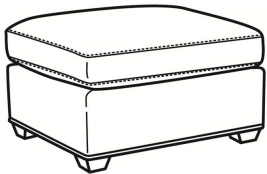

## Murphey / 2772-05SC

DESCRIPTION:	Chair (30W)
OUTSIDE:	30"W x 39.5"D x 34"H
INSIDE:	20.5"W x 21"D
SEAT:	19"H
ARM:	24.5"H
BACK RAIL:	31"H
COM:	Plain: 8.50 yds Repeat of 2-14": 10.75 yds Repeat of 15-27": 11.50 yds
WEIGHT:	65 lbs

**L** = available in leather

**SC** = available slipcovered

### Standard Features:

Box Border Back

French Seamed

May be shown with optional features

### Also available:

Murphey / L2772-07  
Leather Ottoman (27W X 22D)  
Outside: 27W x 22D x 17H  
Inside: 0W x 0D

Murphey / 2772-07  
Ottoman (27W X 22D)  
Outside: 27W x 22D x 17H  
Inside: 0W x 0D

Murphey / 2772-07SC  
Slipcovered Ottoman (27W X 22D)  
Outside: 27W x 22D x 17H  
Inside: 0W x 0D