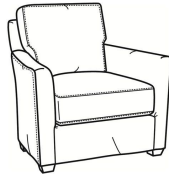

Also available:

Murphey / L2772-07
Leather Ottoman (27W X 22D)
Outside: 27W x 22D x 17H
Inside: 0W x 0D

Murphey / 2772-07
Ottoman (27W X 22D)
Outside: 27W x 22D x 17H
Inside: 0W x 0D

Murphey / 2772-07SC
Slipcovered Ottoman (27W X 22D)
Outside: 27W x 22D x 17H
Inside: 0W x 0D

Murphey / 2772-05
Chair (30W)
Outside: 30W x 39.5D x 34H
Inside: 20.5W x 21D

Murphey / 2772-05SW
Swivel Chair (30W)
Outside: 30W x 39.5D x 34H
Inside: 20.5W x 21D

Murphey / 2772-20
Sofa (82.5W)
Outside: 82.5W x 39.5D x 34H
Inside: 72.5W x 21D

Murphey / 2772-21
Long Sofa (92.5W)
Outside: 92.5W x 39.5D x 34H
Inside: 84.5W x 21D

Murphey / 2772-05SC
Slipcovered Chair (30W)
Outside: 30W x 39.5D x 34H
Inside: 20.5W x 21D

Murphey / 2772-20SC
Slipcovered Sofa (82.5W)
Outside: 82.5W x 39.5D x 34H
Inside: 72.5W x 21D

Murphey / 2772-21SC
Slipcovered Long Sofa (92.5W)
Outside: 92.5W x 39.5D x 34H
Inside: 84.5W x 21D

Murphey / L2772-05
Leather Chair (30W)
Outside: 30W x 39.5D x 34H
Inside: 20.5W x 21D

Murphey / L2772-05SW
Leather Swivel Chair (30W)
Outside: 30W x 39.5D x 34H
Inside: 20.5W x 21D