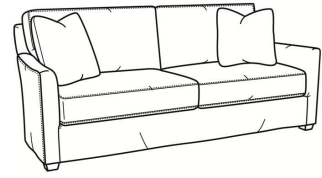

CR LAINE®

STYLE • COMFORT • COLOR

Murphey / 2772-05SWSC

DESCRIPTION:	Swivel Chair (30W)
OUTSIDE:	30"W x 39.5"D x 34"H
INSIDE:	20.5"W x 21"D
SEAT:	19"H
ARM:	24.5"H
BACK RAIL:	31"H
COM:	Plain: 8.50 yds Repeat of 2-14": 10.75 yds Repeat of 15-27": 11.50 yds
WEIGHT:	70 lbs

Also available:

Murphey / L2772-07
Leather Ottoman (27W X 22D)
Outside: 27W x 22D x 17H
Inside: 0W x 0D

Murphey / 2772-07
Ottoman (27W X 22D)
Outside: 27W x 22D x 17H
Inside: 0W x 0D

Murphey / 2772-07SC
Slipcovered Ottoman (27W X 22D)
Outside: 27W x 22D x 17H
Inside: 0W x 0D

Murphey / 2772-05
Chair (30W)
Outside: 30W x 39.5D x 34H
Inside: 20.5W x 21D

Murphey / 2772-05SW
Swivel Chair (30W)
Outside: 30W x 39.5D x 34H
Inside: 20.5W x 21D

Murphey / 2772-20
Sofa (82.5W)
Outside: 82.5W x 39.5D x 34H
Inside: 72.5W x 21D

Murphey / 2772-21
Long Sofa (92.5W)
Outside: 92.5W x 39.5D x 34H
Inside: 84.5W x 21D

Murphey / 2772-05SC
Slipcovered Chair (30W)
Outside: 30W x 39.5D x 34H
Inside: 20.5W x 21D

Murphey / 2772-20SC
Slipcovered Sofa (82.5W)
Outside: 82.5W x 39.5D x 34H
Inside: 72.5W x 21D