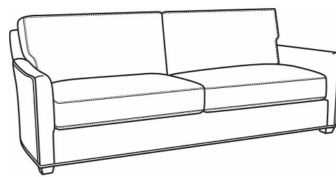

Murphey / 2772-05
Chair (30W)
Outside: 30W x 39.5D x 34H
Inside: 20.5W x 21D

Murphey / 2772-05SW
Swivel Chair (30W)
Outside: 30W x 39.5D x 34H
Inside: 20.5W x 21D

Murphey / 2772-20
Sofa (82.5W)
Outside: 82.5W x 39.5D x 34H
Inside: 72.5W x 21D

Murphey / 2772-21
Long Sofa (92.5W)
Outside: 92.5W x 39.5D x 34H
Inside: 84.5W x 21D

Murphey / 2772-05SC
Slipcovered Chair (30W)
Outside: 30W x 39.5D x 34H
Inside: 20.5W x 21D

Murphey / 2772-20SC
Slipcovered Sofa (82.5W)
Outside: 82.5W x 39.5D x 34H
Inside: 72.5W x 21D

Murphey / 2772-21SC
Slipcovered Long Sofa (92.5W)
Outside: 92.5W x 39.5D x 34H
Inside: 84.5W x 21D

Murphey / L2772-05
Leather Chair (30W)
Outside: 30W x 39.5D x 34H
Inside: 20.5W x 21D

Murphey / L2772-05SW
Leather Swivel Chair (30W)
Outside: 30W x 39.5D x 34H
Inside: 20.5W x 21D

Murphey / L2772-20
Leather Sofa (82.5W)
Outside: 82.5W x 39.5D x 34H
Inside: 72.5W x 21D

Murphey / L2772-21
Leather Long Sofa (92.5W)
Outside: 92.5W x 39.5D x 34H
Inside: 84.5W x 21D