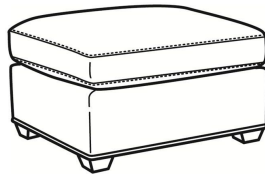

CR LAINE®

STYLE • COMFORT • COLOR

Murphey / 2772-05SWSC

DESCRIPTION:	Swivel Chair (30W)
OUTSIDE:	30"W x 39.5"D x 34"H
INSIDE:	20.5"W x 21"D
SEAT:	19"H
ARM:	24.5"H
BACK RAIL:	31"H
COM:	Plain: 8.50 yds Repeat of 2-14": 10.75 yds Repeat of 15-27": 11.50 yds
WEIGHT:	70 lbs

L = available in leather

SC = available slipcovered

Standard Features:

Box Border Back

French Seamed

May be shown with optional features

MURPHEY

Standard Seat Cushion: Mayfair Seat
Standard Back Pillow: Fiber Back

Also available:

Murphey / L2772-07
Leather Ottoman (27W X 22D)
Outside: 27W x 22D x 17H
Inside: 0W x 0D

Murphey / 2772-07
Ottoman (27W X 22D)
Outside: 27W x 22D x 17H
Inside: 0W x 0D

Murphey / 2772-07SC
Slipcovered Ottoman (27W X 22D)
Outside: 27W x 22D x 17H
Inside: 0W x 0D

Murphey / 2772-05
Chair (30W)
Outside: 30W x 39.5D x 34H
Inside: 20.5W x 21D

Murphey / 2772-05SW
Swivel Chair (30W)
Outside: 30W x 39.5D x 34H
Inside: 20.5W x 21D

Murphey / 2772-20
Sofa (82.5W)
Outside: 82.5W x 39.5D x 34H
Inside: 72.5W x 21D