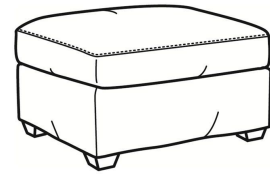

CR LAINE®

STYLE • COMFORT • COLOR

Murphey / 2772-05SWSC

DESCRIPTION:	Swivel Chair (30W)
OUTSIDE:	30"W x 39.5"D x 34"H
INSIDE:	20.5"W x 21"D
SEAT:	19"H
ARM:	24.5"H
BACK RAIL:	31"H
COM:	Plain: 8.50 yds Repeat of 2-14": 10.75 yds Repeat of 15-27": 11.50 yds
WEIGHT:	70 lbs

L = available in leather

SC = available slipcovered

Standard Features:

Box Border Back

French Seamed

May be shown with optional features

MURPHEY

Standard Seat Cushion: Mayfair Seat
Standard Back Pillow: Fiber Back

Also available:

Murphey / L2772-07
Leather Ottoman (27W X 22D)
Outside: 27W x 22D x 17H
Inside: 0W x 0D

Murphey / 2772-07
Ottoman (27W X 22D)
Outside: 27W x 22D x 17H
Inside: 0W x 0D

Murphey / 2772-07SC
Slipcovered Ottoman (27W X 22D)
Outside: 27W x 22D x 17H
Inside: 0W x 0D

Murphey / 2772-05
Chair (30W)
Outside: 30W x 39.5D x 34H
Inside: 20.5W x 21D

Murphey / 2772-05SW
Swivel Chair (30W)
Outside: 30W x 39.5D x 34H
Inside: 20.5W x 21D

Murphey / 2772-20
Sofa (82.5W)
Outside: 82.5W x 39.5D x 34H
Inside: 72.5W x 21D