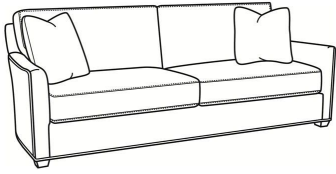

CR LAINE®

STYLE • COMFORT • COLOR

Murphey / 2772-05SWSC

DESCRIPTION:	Swivel Chair (30W)
OUTSIDE:	30"W x 39.5"D x 34"H
INSIDE:	20.5"W x 21"D
SEAT:	19"H
ARM:	24.5"H
BACK RAIL:	31"H
COM:	Plain: 8.50 yds Repeat of 2-14": 10.75 yds Repeat of 15-27": 11.50 yds
WEIGHT:	70 lbs

L = available in leather

SC = available slipcovered

Standard Features:

Box Border Back

French Seamed

May be shown with optional features

MURPHEY

Standard Seat Cushion: Mayfair Seat
Standard Back Pillow: Fiber Back

Also available:

Murphey / L2772-07
Leather Ottoman (27W X 22D)
Outside: 27W x 22D x 17H
Inside: 0W x 0D

Murphey / 2772-07
Ottoman (27W X 22D)
Outside: 27W x 22D x 17H
Inside: 0W x 0D

Murphey / 2772-07SC
Slipcovered Ottoman (27W X 22D)
Outside: 27W x 22D x 17H
Inside: 0W x 0D

Murphey / 2772-05
Chair (30W)
Outside: 30W x 39.5D x 34H
Inside: 20.5W x 21D

Murphey / 2772-05SW
Swivel Chair (30W)
Outside: 30W x 39.5D x 34H
Inside: 20.5W x 21D

Murphey / 2772-20
Sofa (82.5W)
Outside: 82.5W x 39.5D x 34H
Inside: 72.5W x 21D