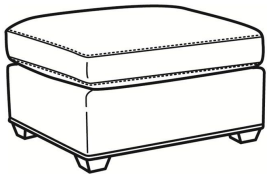

CR LAINE®

STYLE • COMFORT • COLOR

Murphey / 2772-05SWSC

DESCRIPTION:	Swivel Chair (30W)
OUTSIDE:	30"W x 39.5"D x 34"H
INSIDE:	20.5"W x 21"D
SEAT:	19"H
ARM:	24.5"H
BACK RAIL:	31"H
COM:	Plain: 8.50 yds Repeat of 2-14": 10.75 yds Repeat of 15-27": 11.50 yds
WEIGHT:	70 lbs

L = available in leather

SC = available slipcovered

Standard Features:

Box Border Back

French Seamed

May be shown with optional features

MURPHEY

Standard Seat Cushion: Mayfair Seat
Standard Back Pillow: Fiber Back

Also available:

Murphey / L2772-07
Leather Ottoman (27W X 22D)
Outside: 27W x 22D x 17H
Inside: 0W x 0D

Murphey / 2772-07
Ottoman (27W X 22D)
Outside: 27W x 22D x 17H
Inside: 0W x 0D

Murphey / 2772-07SC
Slipcovered Ottoman (27W X 22D)
Outside: 27W x 22D x 17H
Inside: 0W x 0D

Murphey / 2772-05
Chair (30W)
Outside: 30W x 39.5D x 34H
Inside: 20.5W x 21D

Murphey / 2772-05SW
Swivel Chair (30W)
Outside: 30W x 39.5D x 34H
Inside: 20.5W x 21D

Murphey / 2772-20
Sofa (82.5W)
Outside: 82.5W x 39.5D x 34H
Inside: 72.5W x 21D