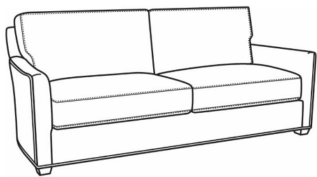

Also available:

Murphey / L2772-07
Leather Ottoman (27W X 22D)
Outside: 27W x 22D x 17H
Inside: 0W x 0D

Murphey / 2772-07
Ottoman (27W X 22D)
Outside: 27W x 22D x 17H
Inside: 0W x 0D

Murphey / 2772-07SC
Slipcovered Ottoman (27W X 22D)
Outside: 27W x 22D x 17H
Inside: 0W x 0D

Murphey / 2772-05
Chair (30W)
Outside: 30W x 39.5D x 34H
Inside: 20.5W x 21D

Murphey / 2772-05SW
Swivel Chair (30W)
Outside: 30W x 39.5D x 34H
Inside: 20.5W x 21D

Murphey / 2772-20
Sofa (82.5W)
Outside: 82.5W x 39.5D x 34H
Inside: 72.5W x 21D

Murphey / 2772-21
Long Sofa (92.5W)
Outside: 92.5W x 39.5D x 34H
Inside: 84.5W x 21D

Murphey / 2772-05SC
Slipcovered Chair (30W)
Outside: 30W x 39.5D x 34H
Inside: 20.5W x 21D

Murphey / 2772-20SC
Slipcovered Sofa (82.5W)
Outside: 82.5W x 39.5D x 34H
Inside: 72.5W x 21D

Murphey / 2772-21SC
Slipcovered Long Sofa (92.5W)
Outside: 92.5W x 39.5D x 34H
Inside: 84.5W x 21D

Murphey / L2772-05
Leather Chair (30W)
Outside: 30W x 39.5D x 34H
Inside: 20.5W x 21D

Murphey / L2772-05SW
Leather Swivel Chair (30W)
Outside: 30W x 39.5D x 34H
Inside: 20.5W x 21D