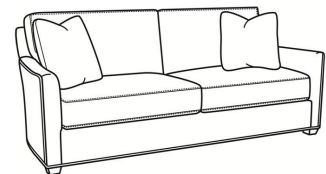

CR LAINE®

STYLE • COMFORT • COLOR

Murphey / 2772-05SWSC

DESCRIPTION:	Swivel Chair (30W)
OUTSIDE:	30"W x 39.5"D x 34"H
INSIDE:	20.5"W x 21"D
SEAT:	19"H
ARM:	24.5"H
BACK RAIL:	31"H
COM:	Plain: 8.50 yds Repeat of 2-14": 10.75 yds Repeat of 15-27": 11.50 yds
WEIGHT:	70 lbs

L = available in leather

SC = available slipcovered

Standard Features:

Box Border Back

French Seamed

May be shown with optional features

MURPHEY

Standard Seat Cushion: Mayfair Seat
Standard Back Pillow: Fiber Back

Also available:

Murphey / L2772-07
Leather Ottoman (27W X 22D)
Outside: 27W x 22D x 17H
Inside: 0W x 0D

Murphey / 2772-07
Ottoman (27W X 22D)
Outside: 27W x 22D x 17H
Inside: 0W x 0D

Murphey / 2772-07SC
Slipcovered Ottoman (27W X 22D)
Outside: 27W x 22D x 17H
Inside: 0W x 0D

Murphey / 2772-05
Chair (30W)
Outside: 30W x 39.5D x 34H
Inside: 20.5W x 21D

Murphey / 2772-05SW
Swivel Chair (30W)
Outside: 30W x 39.5D x 34H
Inside: 20.5W x 21D

Murphey / 2772-20
Sofa (82.5W)
Outside: 82.5W x 39.5D x 34H
Inside: 72.5W x 21D