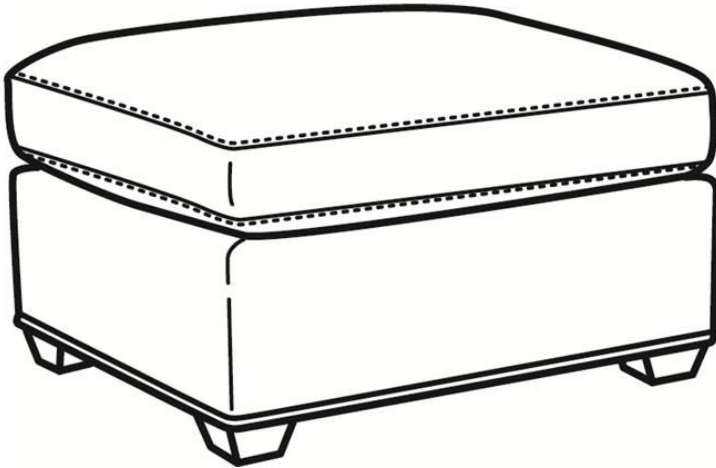

CR L A I N E[®]

STYLE • COMFORT • COLOR

Murphey / 2772-07

DESCRIPTION:	Ottoman (27W X 22D)
OUTSIDE:	27"W x 22"D x 17"H
COM:	Plain: 3.00 yds Repeat of 2-14": 3.75 yds Repeat of 15-27": 4.25 yds
WEIGHT:	35 lbs

Standard Features:

French Seamed

May be shown with optional features

MURPHEY

Standard Seat Cushion: Hallmark Seat
