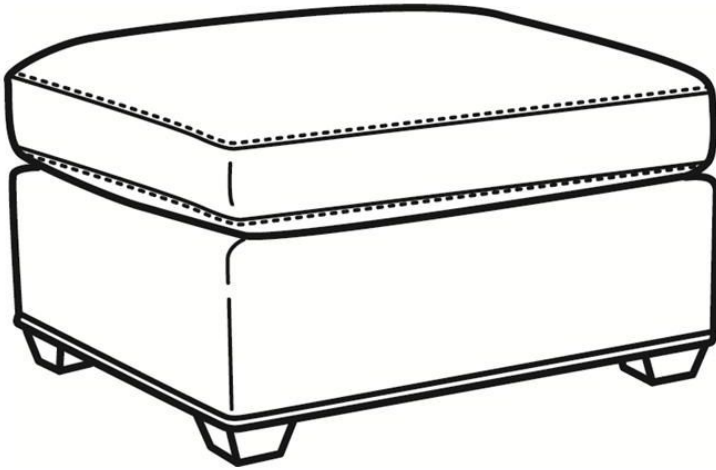

# CR LAINE®

STYLE • COMFORT • COLOR

## Murphey / 2772-07

DESCRIPTION: Ottoman (27W X 22D)  
OUTSIDE: 27"W x 22"D x 17"H  
COM: Plain: 3.00 yds  
Repeat of 2-14": 3.75 yds  
Repeat of 15-27": 4.25 yds  
WEIGHT: 35 lbs

### Standard Features:

French Seamed

May be shown with optional features

## MURPHEY

Standard Seat Cushion: Hallmark Seat

---