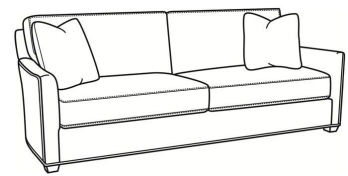

CR LAINE®

STYLE • COMFORT • COLOR

Murphey / 2772-20

DESCRIPTION:	Sofa (82.5W)
OUTSIDE:	82.5"W x 39.5"D x 34"H
INSIDE:	72.5"W x 21"D
SEAT:	19"H
ARM:	24.5"H
BACK RAIL:	31"H
THROW PILLOWS:	2 - 20"
COM:	Plain: 19.00 yds Repeat of 2-14": 23.75 yds Repeat of 15-27": 25.75 yds
WEIGHT:	165 lbs

L = available in leather

SC = available slipcovered

Standard Features:

Box Border Back

French Seamed

May be shown with optional features

MURPHEY

Standard Seat Cushion:	Mayfair Seat
Standard Back Pillow:	Fiber Back

Also available:

Murphey / 2772-05
Chair (30W)
Outside: 30W x 39.5D x 34H
Inside: 20.5W x 21D

Murphey / 2772-05SW
Swivel Chair (30W)
Outside: 30W x 39.5D x 34H
Inside: 20.5W x 21D

Murphey / 2772-21
Long Sofa (92.5W)
Outside: 92.5W x 39.5D x 34H
Inside: 84.5W x 21D

Murphey / 2772-05SC
Slipcovered Chair (30W)
Outside: 30W x 39.5D x 34H
Inside: 20.5W x 21D

Murphey / 2772-05SWSC
Slipcovered Swivel Chair (30W)
Outside: 30W x 39.5D x 34H
Inside: 20.5W x 21D

Murphey / 2772-20SC
Slipcovered Sofa (82.5W)
Outside: 82.5W x 39.5D x 34H
Inside: 72.5W x 21D