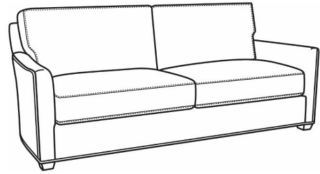

L = available in leather

SC = available slipcovered

Standard Features:

Box Border Back

French Seamed

May be shown with optional features

MURPHEY

Standard Seat Cushion:	Mayfair Seat
Standard Back Pillow:	Fiber Back

Also available:

Murphey / 2772-05
Chair (30W)
Outside: 30W x 39.5D x 34H
Inside: 20.5W x 21D

Murphey / 2772-05SW
Swivel Chair (30W)
Outside: 30W x 39.5D x 34H
Inside: 20.5W x 21D

Murphey / 2772-21
Long Sofa (92.5W)
Outside: 92.5W x 39.5D x 34H
Inside: 84.5W x 21D

Murphey / 2772-05SC
Slipcovered Chair (30W)
Outside: 30W x 39.5D x 34H
Inside: 20.5W x 21D

Murphey / 2772-05SWSC
Slipcovered Swivel Chair (30W)
Outside: 30W x 39.5D x 34H
Inside: 20.5W x 21D

Murphey / 2772-20SC
Slipcovered Sofa (82.5W)
Outside: 82.5W x 39.5D x 34H
Inside: 72.5W x 21D

Murphey / 2772-21SC
Slipcovered Long Sofa (92.5W)
Outside: 92.5W x 39.5D x 34H
Inside: 84.5W x 21D

Murphey / L2772-05
Leather Chair (30W)
Outside: 30W x 39.5D x 34H
Inside: 20.5W x 21D

Murphey / L2772-05SW
Leather Swivel Chair (30W)
Outside: 30W x 39.5D x 34H
Inside: 20.5W x 21D