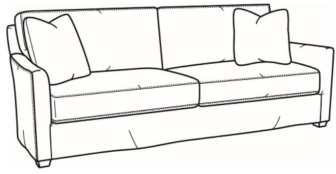

CR LAINE®

STYLE • COMFORT • COLOR

Murphey / 2772-20

DESCRIPTION:	Sofa (82.5W)
OUTSIDE:	82.5"W x 39.5"D x 34"H
INSIDE:	72.5"W x 21"D
SEAT:	19"H
ARM:	24.5"H
BACK RAIL:	31"H
THROW PILLOWS:	2 - 20"
COM:	Plain: 19.00 yds Repeat of 2-14": 23.75 yds Repeat of 15-27": 25.75 yds
WEIGHT:	165 lbs

L = available in leather

SC = available slipcovered

Standard Features:

Box Border Back

French Seamed

May be shown with optional features

MURPHEY

Standard Seat Cushion:	Mayfair Seat
Standard Back Pillow:	Fiber Back

Also available:

Murphey / 2772-05
Chair (30W)
Outside: 30W x 39.5D x 34H
Inside: 20.5W x 21D

Murphey / 2772-05SW
Swivel Chair (30W)
Outside: 30W x 39.5D x 34H
Inside: 20.5W x 21D

Murphey / 2772-21
Long Sofa (92.5W)
Outside: 92.5W x 39.5D x 34H
Inside: 84.5W x 21D

Murphey / 2772-05SC
Slipcovered Chair (30W)
Outside: 30W x 39.5D x 34H
Inside: 20.5W x 21D

Murphey / 2772-05SWSC
Slipcovered Swivel Chair (30W)
Outside: 30W x 39.5D x 34H
Inside: 20.5W x 21D

Murphey / 2772-20SC
Slipcovered Sofa (82.5W)
Outside: 82.5W x 39.5D x 34H
Inside: 72.5W x 21D