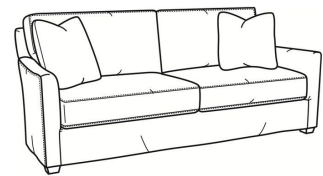

CR LAINE®

STYLE • COMFORT • COLOR

Murphey / 2772-20

DESCRIPTION:	Sofa (82.5W)
OUTSIDE:	82.5"W x 39.5"D x 34"H
INSIDE:	72.5"W x 21"D
SEAT:	19"H
ARM:	24.5"H
BACK RAIL:	31"H
THROW PILLOWS:	2 - 20"
COM:	Plain: 19.00 yds Repeat of 2-14": 23.75 yds Repeat of 15-27": 25.75 yds
WEIGHT:	165 lbs

L = available in leather

SC = available slipcovered

Standard Features:

Box Border Back

French Seamed

May be shown with optional features

MURPHEY

Standard Seat Cushion:	Mayfair Seat
Standard Back Pillow:	Fiber Back

Also available:

Murphey / 2772-05
Chair (30W)
Outside: 30W x 39.5D x 34H
Inside: 20.5W x 21D

Murphey / 2772-05SW
Swivel Chair (30W)
Outside: 30W x 39.5D x 34H
Inside: 20.5W x 21D

Murphey / 2772-21
Long Sofa (92.5W)
Outside: 92.5W x 39.5D x 34H
Inside: 84.5W x 21D

Murphey / 2772-05SC
Slipcovered Chair (30W)
Outside: 30W x 39.5D x 34H
Inside: 20.5W x 21D

Murphey / 2772-05SWSC
Slipcovered Swivel Chair (30W)
Outside: 30W x 39.5D x 34H
Inside: 20.5W x 21D

Murphey / 2772-20SC
Slipcovered Sofa (82.5W)
Outside: 82.5W x 39.5D x 34H
Inside: 72.5W x 21D