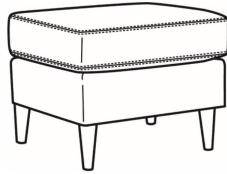

CR LAINÉ®

STYLE • COMFORT • COLOR

Remy / 2820-05

DESCRIPTION:	Chair (30W)
OUTSIDE:	30"W x 36"D x 37.5"H
INSIDE:	24.5"W x 22"D
SEAT:	21"H
ARM:	24.5"H
BACK RAIL:	34.5"H
COM:	Plain: 8.00 yds Repeat of 2-14": 10.00 yds Repeat of 15-27": 11.00 yds
WEIGHT:	50 lbs

L = available in leather

Standard Features:

Box Border Back

Saddle-Stitched

May be shown with optional features

REMY

Standard Seat Cushion:	Hallmark Seat
Standard Back Pillow:	Fiber Back

Also available:

Remy / L2820-07
Leather Ottoman (27.5W X 19.5D)
Outside: 27.5W x 19.5D x 17.5H
Inside: 0W x 0D

Remy / 2820-07
Ottoman (27.5W X 19.5D)
Outside: 27.5W x 19.5D x 17.5H
Inside: 0W x 0D

Remy / L2820-05
Leather Chair (30W)
Outside: 30W x 36D x 37.5H
Inside: 24.5W x 22D