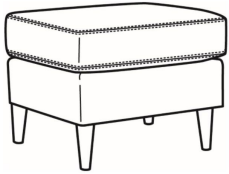

CR LAINÉ®

STYLE • COMFORT • COLOR

Remy / 2820-05

DESCRIPTION:	Chair (30W)
OUTSIDE:	30"W x 36"D x 37.5"H
INSIDE:	24.5"W x 22"D
SEAT:	21"H
ARM:	24.5"H
BACK RAIL:	34.5"H
COM:	Plain: 8.00 yds Repeat of 2-14": 10.00 yds Repeat of 15-27": 11.00 yds
WEIGHT:	50 lbs

L = available in leather

Standard Features:

Box Border Back

Saddle-Stitched

May be shown with optional features

REMY

Standard Seat Cushion:	Hallmark Seat
Standard Back Pillow:	Fiber Back

Also available:

Remy / L2820-07
Leather Ottoman (27.5W X 19.5D)
Outside: 27.5W x 19.5D x 17.5H
Inside: 0W x 0D

Remy / 2820-07
Ottoman (27.5W X 19.5D)
Outside: 27.5W x 19.5D x 17.5H
Inside: 0W x 0D

Remy / L2820-05
Leather Chair (30W)
Outside: 30W x 36D x 37.5H
Inside: 24.5W x 22D