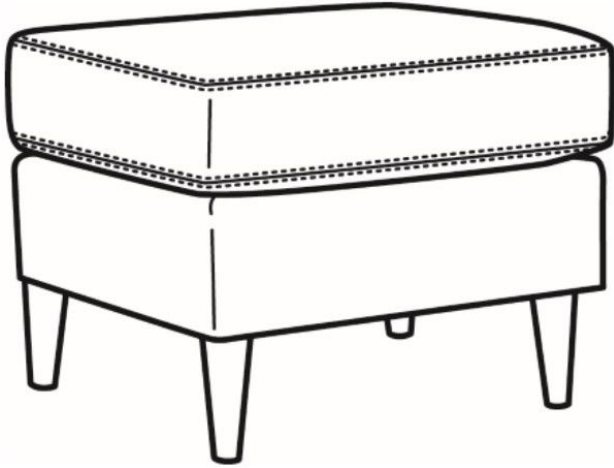

CR LAINE®

STYLE • COMFORT • COLOR

Remy / 2820-07

DESCRIPTION: Ottoman (27.5W X 19.5D)
OUTSIDE: 27.5"W x 19.5"D x 17.5"H
COM: Plain: 3.00 yds
Repeat of 2-14": 3.75 yds
Repeat of 15-27": 4.25 yds
WEIGHT: 20 lbs

Standard Features:

Saddle-Stitched

May be shown with optional features

REMY

Standard Seat Cushion: Hallmark Seat
