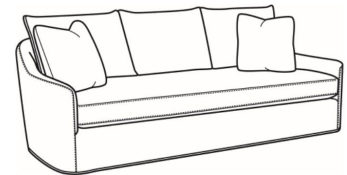

CR LAINE®

STYLE • COMFORT • COLOR

Barrington / 3200-05

DESCRIPTION:	Chair (32.5W)
OUTSIDE:	32.5"W x 39"D x 37"H
INSIDE:	24"W x 24"D
SEAT:	19.5"H
ARM:	22.5"H
BACK RAIL:	30"H
COM:	Plain: 8.50 yds Repeat of 2-14": 10.75 yds Repeat of 15-27": 11.50 yds
WEIGHT:	50 lbs

Standard Features:

Knife Edge Back

Weltless Cushion

May be shown with optional features

BARRINGTON

Standard Seat Cushion: Comfort Down Seat

Standard Back Pillow: Legacy Down Back

Also available:

Barrington / 3200-07
Ottoman (27W X 20D)
Outside: 27W x 20D x 18H
Inside: 0W x 0D

Barrington / 3200-17
Ottoman & 1/2 (40.5W X 20D)
Outside: 40.5W x 20D x 18H
Inside: 0W x 0D

Barrington / 3200-01B
Long Sofa (93W)
Outside: 93W x 39D x 37H
Inside: 84.5W x 24D

Barrington / 3200-03B
Curved Sofa (94W)
Outside: 94W x 46D x 37H
Inside: 84W x 24D

Barrington / 3200-05SW
Swivel Chair (32.5W)
Outside: 32.5W x 39D x 37H
Inside: 24W x 24D

Barrington / 3200-06SW
Chair & 1/2 Swivel (46W)
Outside: 46W x 39D x 37H
Inside: 37.5W x 24D