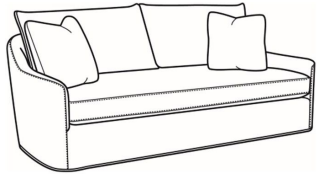

CR LAINE®

STYLE • COMFORT • COLOR

Barrington / 3200-05

DESCRIPTION:	Chair (32.5W)
OUTSIDE:	32.5"W x 39"D x 37"H
INSIDE:	24"W x 24"D
SEAT:	19.5"H
ARM:	22.5"H
BACK RAIL:	30"H
COM:	Plain: 8.50 yds Repeat of 2-14": 10.75 yds Repeat of 15-27": 11.50 yds
WEIGHT:	50 lbs

Standard Features:

Knife Edge Back

Weltless Cushion

May be shown with optional features

BARRINGTON

Standard Seat Cushion: Comfort Down Seat

Standard Back Pillow: Legacy Down Back

Also available:

Barrington / 3200-07
Ottoman (27W X 20D)
Outside: 27W x 20D x 18H
Inside: 0W x 0D

Barrington / 3200-17
Ottoman & 1/2 (40.5W X 20D)
Outside: 40.5W x 20D x 18H
Inside: 0W x 0D

Barrington / 3200-01B
Long Sofa (93W)
Outside: 93W x 39D x 37H
Inside: 84.5W x 24D

Barrington / 3200-03B
Curved Sofa (94W)
Outside: 94W x 46D x 37H
Inside: 84W x 24D

Barrington / 3200-05SW
Swivel Chair (32.5W)
Outside: 32.5W x 39D x 37H
Inside: 24W x 24D

Barrington / 3200-06SW
Chair & 1/2 Swivel (46W)
Outside: 46W x 39D x 37H
Inside: 37.5W x 24D