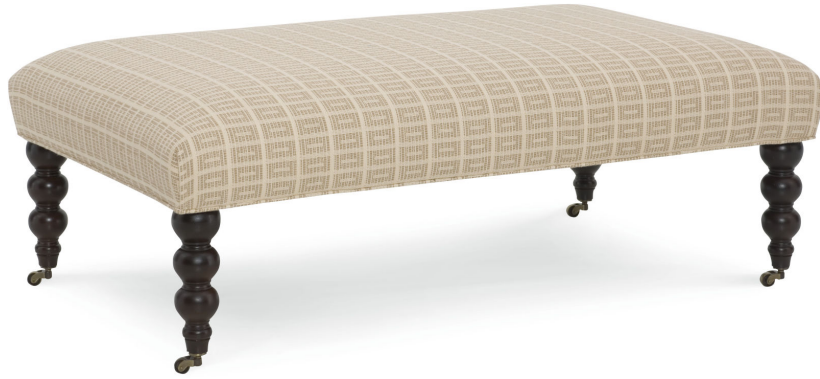

CR LAINE®

STYLE • COMFORT • COLOR

Yates / 34

DESCRIPTION:	Ottoman (47W X 29.5D)
OUTSIDE:	47"W x 29.5"D x 18.5"H
COM:	Plain: 3.00 yds Repeat of 2-14": 3.75 yds Repeat of 15-27": 4.25 yds
WEIGHT:	40 lbs

Standard Features:

Standard with brass casters

May be shown with optional features

YATES
