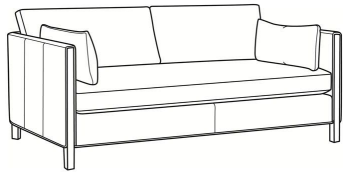

CR LAINE®

STYLE • COMFORT • COLOR

Nelson / 3500-05

DESCRIPTION:	Chair (31W)
OUTSIDE:	31"W x 36"D x 33"H
INSIDE:	24.5"W x 22"D
SEAT:	19"H
ARM:	27"H
BACK RAIL:	27"H
COM:	Plain: 8.00 yds Repeat of 2-14": 10.00 yds Repeat of 15-27": 11.00 yds
WEIGHT:	75 lbs

L = available in leather

Standard Features:

Box Border Back

Weltless Cushions

Oak wood legs. Wood grain pattern is a natural characteristic of oak

May be shown with optional features

NELSON

Standard Seat Cushion: Hallmark Seat
Standard Back Pillow: Fiber Back

Also available:

Nelson / 3500-07
Ottoman (25W X 20D)
Outside: 25W x 20D x 18H
Inside: 0W x 0D

Nelson / L3500-07
Leather Ottoman (25W X 20D)
Outside: 25W x 20D x 18H
Inside: 0W x 0D

Nelson / 3500-20B
Sofa (87W)
Outside: 87W x 38D x 33H
Inside: 80.5W x 24D

Nelson / 3500-22B
Apt Sofa (77W)
Outside: 77W x 38D x 33H
Inside: 70.5W x 24D

Nelson / L3500-05
Leather Chair (31W)
Outside: 31W x 36D x 33H
Inside: 24.5W x 22D

Nelson / L3500-20B
Leather Sofa (87W)
Outside: 87W x 38D x 33H
Inside: 80.5W x 24D