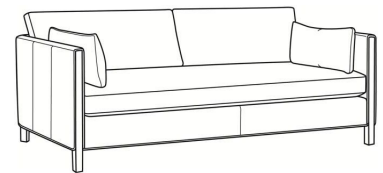

CR LAINE®

STYLE • COMFORT • COLOR

Nelson / 3500-05

DESCRIPTION:	Chair (31W)
OUTSIDE:	31"W x 36"D x 33"H
INSIDE:	24.5"W x 22"D
SEAT:	19"H
ARM:	27"H
BACK RAIL:	27"H
COM:	Plain: 8.00 yds Repeat of 2-14": 10.00 yds Repeat of 15-27": 11.00 yds
WEIGHT:	75 lbs

L = available in leather

Standard Features:

Box Border Back

Weltless Cushions

Oak wood legs. Wood grain pattern is a natural characteristic of oak

May be shown with optional features

NELSON

Standard Seat Cushion: Hallmark Seat
Standard Back Pillow: Fiber Back

Also available:

Nelson / 3500-07
Ottoman (25W X 20D)
Outside: 25W x 20D x 18H
Inside: 0W x 0D

Nelson / L3500-07
Leather Ottoman (25W X 20D)
Outside: 25W x 20D x 18H
Inside: 0W x 0D

Nelson / 3500-20B
Sofa (87W)
Outside: 87W x 38D x 33H
Inside: 80.5W x 24D

Nelson / 3500-22B
Apt Sofa (77W)
Outside: 77W x 38D x 33H
Inside: 70.5W x 24D

Nelson / L3500-05
Leather Chair (31W)
Outside: 31W x 36D x 33H
Inside: 24.5W x 22D

Nelson / L3500-20B
Leather Sofa (87W)
Outside: 87W x 38D x 33H
Inside: 80.5W x 24D