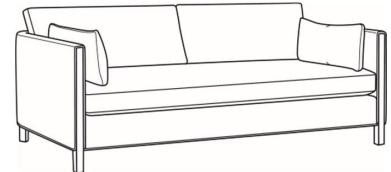

CR LAINE®

STYLE • COMFORT • COLOR

Nelson / 3500-05

DESCRIPTION:	Chair (31W)
OUTSIDE:	31"W x 36"D x 33"H
INSIDE:	24.5"W x 22"D
SEAT:	19"H
ARM:	27"H
BACK RAIL:	27"H
COM:	Plain: 8.00 yds Repeat of 2-14": 10.00 yds Repeat of 15-27": 11.00 yds
WEIGHT:	75 lbs

L = available in leather

Standard Features:

Box Border Back

Weltless Cushions

Oak wood legs. Wood grain pattern is a natural characteristic of oak

May be shown with optional features

NELSON

Standard Seat Cushion: Hallmark Seat
Standard Back Pillow: Fiber Back

Also available:

Nelson / 3500-07
Ottoman (25W X 20D)
Outside: 25W x 20D x 18H
Inside: 0W x 0D

Nelson / L3500-07
Leather Ottoman (25W X 20D)
Outside: 25W x 20D x 18H
Inside: 0W x 0D

Nelson / 3500-20B
Sofa (87W)
Outside: 87W x 38D x 33H
Inside: 80.5W x 24D

Nelson / 3500-22B
Apt Sofa (77W)
Outside: 77W x 38D x 33H
Inside: 70.5W x 24D

Nelson / L3500-05
Leather Chair (31W)
Outside: 31W x 36D x 33H
Inside: 24.5W x 22D

Nelson / L3500-20B
Leather Sofa (87W)
Outside: 87W x 38D x 33H
Inside: 80.5W x 24D