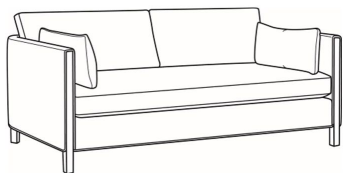

CR LAINE®

STYLE • COMFORT • COLOR

Nelson / 3500-05

DESCRIPTION:	Chair (31W)
OUTSIDE:	31"W x 36"D x 33"H
INSIDE:	24.5"W x 22"D
SEAT:	19"H
ARM:	27"H
BACK RAIL:	27"H
COM:	Plain: 8.00 yds Repeat of 2-14": 10.00 yds Repeat of 15-27": 11.00 yds
WEIGHT:	75 lbs

L = available in leather

Standard Features:

Box Border Back

Weltless Cushions

Oak wood legs. Wood grain pattern is a natural characteristic of oak

May be shown with optional features

NELSON

Standard Seat Cushion: Hallmark Seat
Standard Back Pillow: Fiber Back

Also available:

Nelson / 3500-07
Ottoman (25W X 20D)
Outside: 25W x 20D x 18H
Inside: 0W x 0D

Nelson / L3500-07
Leather Ottoman (25W X 20D)
Outside: 25W x 20D x 18H
Inside: 0W x 0D

Nelson / 3500-20B
Sofa (87W)
Outside: 87W x 38D x 33H
Inside: 80.5W x 24D

Nelson / 3500-22B
Apt Sofa (77W)
Outside: 77W x 38D x 33H
Inside: 70.5W x 24D

Nelson / L3500-05
Leather Chair (31W)
Outside: 31W x 36D x 33H
Inside: 24.5W x 22D

Nelson / L3500-20B
Leather Sofa (87W)
Outside: 87W x 38D x 33H
Inside: 80.5W x 24D