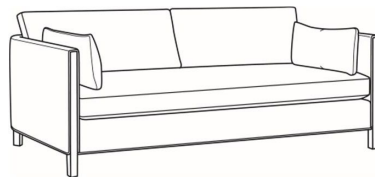

CR LAINE®

STYLE • COMFORT • COLOR

Nelson / 3500-22B

DESCRIPTION:	Apt Sofa (77W)
OUTSIDE:	77"W x 38"D x 33"H
INSIDE:	70.5"W x 24"D
SEAT:	19"H
ARM:	27"H
BACK RAIL:	27"H
THROW PILLOWS:	2 - Arm Bolsters
COM:	Plain: 15.00 yds Repeat of 2-14": 18.75 yds Repeat of 15-27": 20.25 yds
WEIGHT:	150 lbs

L = available in leather

Standard Features:

Box Border Back

Weltless

Oak wood legs. Wood grain pattern is a natural characteristic of oak

May be shown with optional features

NELSON

Standard Seat Cushion: Hallmark Seat
Standard Back Pillow: Fiber Back

Also available:

Nelson / 3500-05
Chair (31W)
Outside: 31W x 36D x 33H
Inside: 24.5W x 22D

Nelson / 3500-20B
Sofa (87W)
Outside: 87W x 38D x 33H
Inside: 80.5W x 24D

Nelson / L3500-05
Leather Chair (31W)
Outside: 31W x 36D x 33H
Inside: 24.5W x 22D

Nelson / L3500-20B
Leather Sofa (87W)
Outside: 87W x 38D x 33H
Inside: 80.5W x 24D

Nelson / L3500-22B
Leather Apt Sofa (77W)
Outside: 77W x 38D x 33H
Inside: 70.5W x 24D