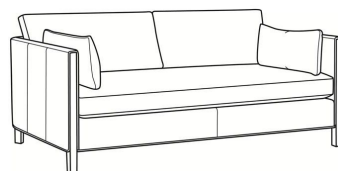

CR LAINE®

STYLE • COMFORT • COLOR

Nelson / 3500-22B

DESCRIPTION:	Apt Sofa (77W)
OUTSIDE:	77"W x 38"D x 33"H
INSIDE:	70.5"W x 24"D
SEAT:	19"H
ARM:	27"H
BACK RAIL:	27"H
THROW PILLOWS:	2 - Arm Bolsters
COM:	Plain: 15.00 yds Repeat of 2-14": 18.75 yds Repeat of 15-27": 20.25 yds
WEIGHT:	150 lbs

L = available in leather

Standard Features:

Box Border Back

Weltless

Oak wood legs. Wood grain pattern is a natural characteristic of oak

May be shown with optional features

NELSON

Standard Seat Cushion: Hallmark Seat
Standard Back Pillow: Fiber Back

Also available:

Nelson / 3500-05
Chair (31W)
Outside: 31W x 36D x 33H
Inside: 24.5W x 22D

Nelson / 3500-20B
Sofa (87W)
Outside: 87W x 38D x 33H
Inside: 80.5W x 24D

Nelson / L3500-05
Leather Chair (31W)
Outside: 31W x 36D x 33H
Inside: 24.5W x 22D

Nelson / L3500-20B
Leather Sofa (87W)
Outside: 87W x 38D x 33H
Inside: 80.5W x 24D

Nelson / L3500-22B
Leather Apt Sofa (77W)
Outside: 77W x 38D x 33H
Inside: 70.5W x 24D