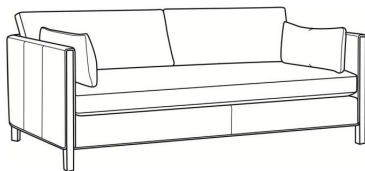

CR LAINE®

STYLE • COMFORT • COLOR

Nelson / 3500-22B

DESCRIPTION:	Apt Sofa (77W)
OUTSIDE:	77"W x 38"D x 33"H
INSIDE:	70.5"W x 24"D
SEAT:	19"H
ARM:	27"H
BACK RAIL:	27"H
THROW PILLOWS:	2 - Arm Bolsters
COM:	Plain: 15.00 yds Repeat of 2-14": 18.75 yds Repeat of 15-27": 20.25 yds
WEIGHT:	150 lbs

L = available in leather

Standard Features:

Box Border Back

Weltless

Oak wood legs. Wood grain pattern is a natural characteristic of oak

May be shown with optional features

NELSON

Standard Seat Cushion: Hallmark Seat
Standard Back Pillow: Fiber Back

Also available:

Nelson / 3500-05
Chair (31W)
Outside: 31W x 36D x 33H
Inside: 24.5W x 22D

Nelson / 3500-20B
Sofa (87W)
Outside: 87W x 38D x 33H
Inside: 80.5W x 24D

Nelson / L3500-05
Leather Chair (31W)
Outside: 31W x 36D x 33H
Inside: 24.5W x 22D

Nelson / L3500-20B
Leather Sofa (87W)
Outside: 87W x 38D x 33H
Inside: 80.5W x 24D

Nelson / L3500-22B
Leather Apt Sofa (77W)
Outside: 77W x 38D x 33H
Inside: 70.5W x 24D