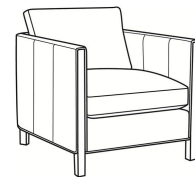

CR LAINE®

STYLE • COMFORT • COLOR

Nelson / 3500-22B

DESCRIPTION:	Apt Sofa (77W)
OUTSIDE:	77"W x 38"D x 33"H
INSIDE:	70.5"W x 24"D
SEAT:	19"H
ARM:	27"H
BACK RAIL:	27"H
THROW PILLOWS:	2 - Arm Bolsters
COM:	Plain: 15.00 yds Repeat of 2-14": 18.75 yds Repeat of 15-27": 20.25 yds
WEIGHT:	150 lbs

L = available in leather

Standard Features:

Box Border Back

Weltless

Oak wood legs. Wood grain pattern is a natural characteristic of oak

May be shown with optional features

NELSON

Standard Seat Cushion: Hallmark Seat
Standard Back Pillow: Fiber Back

Also available:

Nelson / 3500-05
Chair (31W)
Outside: 31W x 36D x 33H
Inside: 24.5W x 22D

Nelson / 3500-20B
Sofa (87W)
Outside: 87W x 38D x 33H
Inside: 80.5W x 24D

Nelson / L3500-05
Leather Chair (31W)
Outside: 31W x 36D x 33H
Inside: 24.5W x 22D

Nelson / L3500-20B
Leather Sofa (87W)
Outside: 87W x 38D x 33H
Inside: 80.5W x 24D

Nelson / L3500-22B
Leather Apt Sofa (77W)
Outside: 77W x 38D x 33H
Inside: 70.5W x 24D