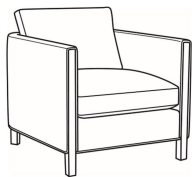

CR LAINE®

STYLE • COMFORT • COLOR

Nelson / 3500-22B

DESCRIPTION:	Apt Sofa (77W)
OUTSIDE:	77"W x 38"D x 33"H
INSIDE:	70.5"W x 24"D
SEAT:	19"H
ARM:	27"H
BACK RAIL:	27"H
THROW PILLOWS:	2 - Arm Bolsters
COM:	Plain: 15.00 yds Repeat of 2-14": 18.75 yds Repeat of 15-27": 20.25 yds
WEIGHT:	150 lbs

L = available in leather

Standard Features:

Box Border Back

Weltless

Oak wood legs. Wood grain pattern is a natural characteristic of oak

May be shown with optional features

NELSON

Standard Seat Cushion: Hallmark Seat
Standard Back Pillow: Fiber Back

Also available:

Nelson / 3500-05
Chair (31W)
Outside: 31W x 36D x 33H
Inside: 24.5W x 22D

Nelson / 3500-20B
Sofa (87W)
Outside: 87W x 38D x 33H
Inside: 80.5W x 24D

Nelson / L3500-05
Leather Chair (31W)
Outside: 31W x 36D x 33H
Inside: 24.5W x 22D

Nelson / L3500-20B
Leather Sofa (87W)
Outside: 87W x 38D x 33H
Inside: 80.5W x 24D

Nelson / L3500-22B
Leather Apt Sofa (77W)
Outside: 77W x 38D x 33H
Inside: 70.5W x 24D