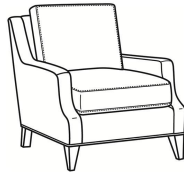

## Austin / 3770-00

DESCRIPTION:	Sofa (87W)
OUTSIDE:	87"W x 39"D x 35"H
INSIDE:	79"W x 22.5"D
SEAT:	20.5"H
ARM:	23"H
BACK RAIL:	34"H
THROW PILLOWS:	2 - 20"
COM:	Plain: 21.00 yds Repeat of 2-14": 26.25 yds Repeat of 15-27": 28.50 yds
WEIGHT:	170 lbs

### Standard Features:

Box Border Back

French Seamed

May be shown with optional features

## AUSTIN

Standard Seat Cushion:	Comfort Down Seat
Standard Back Pillow:	Comfort Down Back

### Also available:

Austin / 3770-02  
Apt Sofa (78W)  
Outside: 78W x 39D x 35H  
Inside: 70W x 22.5D

Austin / 3770-05  
Chair (30W)  
Outside: 30W x 39D x 35H  
Inside: 22W x 22.5D

Austin / L3770-00  
Leather Sofa (87W)  
Outside: 87W x 39D x 35H  
Inside: 79W x 22.5D