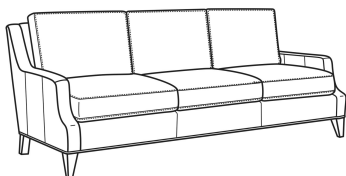

## Austin / 3770-00

DESCRIPTION:	Sofa (87W)
OUTSIDE:	87"W x 39"D x 35"H
INSIDE:	79"W x 22.5"D
SEAT:	20.5"H
ARM:	23"H
BACK RAIL:	34"H
THROW PILLOWS:	2 - 20"
COM:	Plain: 21.00 yds Repeat of 2-14": 26.25 yds Repeat of 15-27": 28.50 yds
WEIGHT:	170 lbs

### Also available:

Austin / 3770-02  
Apt Sofa (78W)  
Outside: 78W x 39D x 35H  
Inside: 70W x 22.5D

Austin / 3770-05  
Chair (30W)  
Outside: 30W x 39D x 35H  
Inside: 22W x 22.5D

Austin / L3770-00  
Leather Sofa (87W)  
Outside: 87W x 39D x 35H  
Inside: 79W x 22.5D

Austin / L3770-02  
Leather Apt Sofa (78W)  
Outside: 78W x 39D x 35H  
Inside: 70W x 22.5D

Austin / L3770-05  
Leather Chair (30W)  
Outside: 30W x 39D x 35H  
Inside: 22W x 22.5D