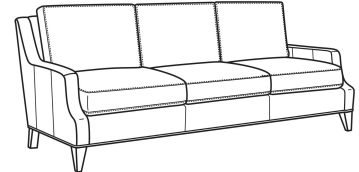

## Austin / 3770-00

DESCRIPTION:	Sofa (87W)
OUTSIDE:	87"W x 39"D x 35"H
INSIDE:	79"W x 22.5"D
SEAT:	20.5"H
ARM:	23"H
BACK RAIL:	34"H
THROW PILLOWS:	2 - 20"
COM:	Plain: 21.00 yds Repeat of 2-14": 26.25 yds Repeat of 15-27": 28.50 yds
WEIGHT:	170 lbs

### Standard Features:

Box Border Back

French Seamed

May be shown with optional features

## AUSTIN

Standard Seat Cushion:	Comfort Down Seat
Standard Back Pillow:	Comfort Down Back

### Also available:

Austin / 3770-02  
Apt Sofa (78W)  
Outside: 78W x 39D x 35H  
Inside: 70W x 22.5D

Austin / 3770-05  
Chair (30W)  
Outside: 30W x 39D x 35H  
Inside: 22W x 22.5D

Austin / L3770-00  
Leather Sofa (87W)  
Outside: 87W x 39D x 35H  
Inside: 79W x 22.5D