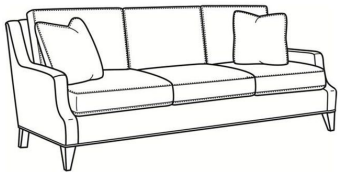

Also available:

Austin / 3770-02
Apt Sofa (78W)
Outside: 78W x 39D x 35H
Inside: 70W x 22.5D