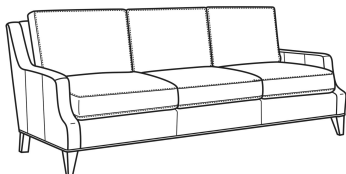

CR LAINE®

STYLE • COMFORT • COLOR

Austin / 3770-02

DESCRIPTION:	Apt Sofa (78W)
OUTSIDE:	78"W x 39"D x 35"H
INSIDE:	70"W x 22.5"D
SEAT:	20.5"H
ARM:	23"H
BACK RAIL:	34"H
THROW PILLOWS:	2 - 20"
COM:	Plain: 17.00 yds Repeat of 2-14": 21.25 yds Repeat of 15-27": 23.00 yds
WEIGHT:	165 lbs

L = available in leather

Standard Features:

Box Border Back

French Seamed

May be shown with optional features

AUSTIN

Standard Seat Cushion:	Comfort Down Seat
Standard Back Pillow:	Comfort Down Back

Also available:

Austin / 3770-00
Sofa (87W)
Outside: 87W x 39D x 35H
Inside: 79W x 22.5D

Austin / 3770-05
Chair (30W)
Outside: 30W x 39D x 35H
Inside: 22W x 22.5D

Austin / L3770-00
Leather Sofa (87W)
Outside: 87W x 39D x 35H
Inside: 79W x 22.5D

Austin / L3770-02
Leather Apt Sofa (78W)
Outside: 78W x 39D x 35H
Inside: 70W x 22.5D

Austin / L3770-05
Leather Chair (30W)
Outside: 30W x 39D x 35H
Inside: 22W x 22.5D