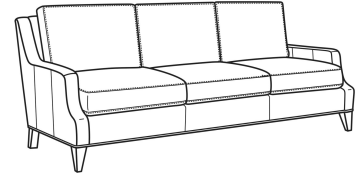

CR LAINE®

STYLE • COMFORT • COLOR

Austin / 3770-02

DESCRIPTION:	Apt Sofa (78W)
OUTSIDE:	78"W x 39"D x 35"H
INSIDE:	70"W x 22.5"D
SEAT:	20.5"H
ARM:	23"H
BACK RAIL:	34"H
THROW PILLOWS:	2 - 20"
COM:	Plain: 17.00 yds Repeat of 2-14": 21.25 yds Repeat of 15-27": 23.00 yds
WEIGHT:	165 lbs

L = available in leather

Standard Features:

Box Border Back

French Seamed

May be shown with optional features

AUSTIN

Standard Seat Cushion:	Comfort Down Seat
Standard Back Pillow:	Comfort Down Back

Also available:

Austin / 3770-00
Sofa (87W)
Outside: 87W x 39D x 35H
Inside: 79W x 22.5D

Austin / 3770-05
Chair (30W)
Outside: 30W x 39D x 35H
Inside: 22W x 22.5D

Austin / L3770-00
Leather Sofa (87W)
Outside: 87W x 39D x 35H
Inside: 79W x 22.5D

Austin / L3770-02
Leather Apt Sofa (78W)
Outside: 78W x 39D x 35H
Inside: 70W x 22.5D

Austin / L3770-05
Leather Chair (30W)
Outside: 30W x 39D x 35H
Inside: 22W x 22.5D