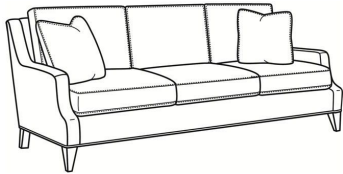

CR LAINE®

STYLE • COMFORT • COLOR

Austin / 3770-02

DESCRIPTION:	Apt Sofa (78W)
OUTSIDE:	78"W x 39"D x 35"H
INSIDE:	70"W x 22.5"D
SEAT:	20.5"H
ARM:	23"H
BACK RAIL:	34"H
THROW PILLOWS:	2 - 20"
COM:	Plain: 17.00 yds Repeat of 2-14": 21.25 yds Repeat of 15-27": 23.00 yds
WEIGHT:	165 lbs

L = available in leather

Standard Features:

Box Border Back

French Seamed

May be shown with optional features

AUSTIN

Standard Seat Cushion:	Comfort Down Seat
Standard Back Pillow:	Comfort Down Back

Also available:

Austin / 3770-00
Sofa (87W)
Outside: 87W x 39D x 35H
Inside: 79W x 22.5D

Austin / 3770-05
Chair (30W)
Outside: 30W x 39D x 35H
Inside: 22W x 22.5D

Austin / L3770-00
Leather Sofa (87W)
Outside: 87W x 39D x 35H
Inside: 79W x 22.5D

Austin / L3770-02
Leather Apt Sofa (78W)
Outside: 78W x 39D x 35H
Inside: 70W x 22.5D

Austin / L3770-05
Leather Chair (30W)
Outside: 30W x 39D x 35H
Inside: 22W x 22.5D