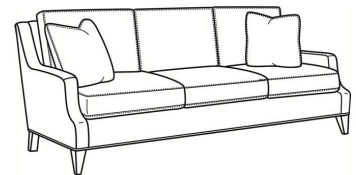

CR LAINE®

STYLE • COMFORT • COLOR

Austin / 3770-05

DESCRIPTION:	Chair (30W)
OUTSIDE:	30"W x 39"D x 35"H
INSIDE:	22"W x 22.5"D
SEAT:	20.5"H
ARM:	23"H
BACK RAIL:	34"H
COM:	Plain: 8.00 yds Repeat of 2-14": 10.00 yds Repeat of 15-27": 11.00 yds
WEIGHT:	60 lbs

L = available in leather

Standard Features:

Box Border Back

French Seamed

May be shown with optional features

AUSTIN

Standard Seat Cushion: Comfort Down Seat

Standard Back Pillow: Comfort Down Back

Also available:

Austin / L3770-07
Leather Ottoman (25W X 19D)
Outside: 25W x 19D x 17H
Inside: 0W x 0D

Austin / 3770-07
Ottoman (25W X 19D)
Outside: 25W x 19D x 17H
Inside: 0W x 0D

Austin / 3770-00
Sofa (87W)
Outside: 87W x 39D x 35H
Inside: 79W x 22.5D

Austin / L3770-05
Leather Chair (30W)
Outside: 30W x 39D x 35H
Inside: 22W x 22.5D