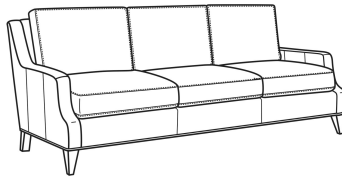

CR LAINE®

STYLE • COMFORT • COLOR

Austin / 3770-05

DESCRIPTION:	Chair (30W)
OUTSIDE:	30"W x 39"D x 35"H
INSIDE:	22"W x 22.5"D
SEAT:	20.5"H
ARM:	23"H
BACK RAIL:	34"H
COM:	Plain: 8.00 yds Repeat of 2-14": 10.00 yds Repeat of 15-27": 11.00 yds
WEIGHT:	60 lbs

L = available in leather

Standard Features:

- Box Border Back
- French Seamed
- May be shown with optional features

AUSTIN

Standard Seat Cushion:	Comfort Down Seat
Standard Back Pillow:	Comfort Down Back

Also available:

Austin / L3770-07
Leather Ottoman (25W X 19D)
Outside: 25W x 19D x 17H
Inside: 0W x 0D

Austin / 3770-07
Ottoman (25W X 19D)
Outside: 25W x 19D x 17H
Inside: 0W x 0D

Austin / 3770-00
Sofa (87W)
Outside: 87W x 39D x 35H
Inside: 79W x 22.5D

Austin / 3770-02
Apt Sofa (78W)
Outside: 78W x 39D x 35H
Inside: 70W x 22.5D

Austin / L3770-00
Leather Sofa (87W)
Outside: 87W x 39D x 35H
Inside: 79W x 22.5D

Austin / L3770-02
Leather Apt Sofa (78W)
Outside: 78W x 39D x 35H
Inside: 70W x 22.5D