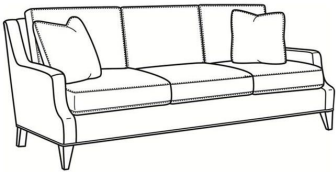

CR LAINE®

STYLE • COMFORT • COLOR

Austin / 3770-05

DESCRIPTION:	Chair (30W)
OUTSIDE:	30"W x 39"D x 35"H
INSIDE:	22"W x 22.5"D
SEAT:	20.5"H
ARM:	23"H
BACK RAIL:	34"H
COM:	Plain: 8.00 yds Repeat of 2-14": 10.00 yds Repeat of 15-27": 11.00 yds
WEIGHT:	60 lbs

L = available in leather

Standard Features:

- Box Border Back
- French Seamed
- May be shown with optional features

AUSTIN

Standard Seat Cushion:	Comfort Down Seat
Standard Back Pillow:	Comfort Down Back

Also available:

Austin / L3770-07
Leather Ottoman (25W X 19D)
Outside: 25W x 19D x 17H
Inside: 0W x 0D

Austin / 3770-07
Ottoman (25W X 19D)
Outside: 25W x 19D x 17H
Inside: 0W x 0D

Austin / 3770-00
Sofa (87W)
Outside: 87W x 39D x 35H
Inside: 79W x 22.5D

Austin / L3770-05
Leather Chair (30W)
Outside: 30W x 39D x 35H
Inside: 22W x 22.5D