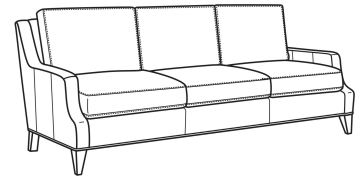

CR LAINE®

STYLE • COMFORT • COLOR

Austin / 3770-05

DESCRIPTION:	Chair (30W)
OUTSIDE:	30"W x 39"D x 35"H
INSIDE:	22"W x 22.5"D
SEAT:	20.5"H
ARM:	23"H
BACK RAIL:	34"H
COM:	Plain: 8.00 yds Repeat of 2-14": 10.00 yds Repeat of 15-27": 11.00 yds
WEIGHT:	60 lbs

Austin / L3770-07
Leather Ottoman (25W X 19D)
Outside: 25W x 19D x 17H
Inside: 0W x 0D

Austin / 3770-07
Ottoman (25W X 19D)
Outside: 25W x 19D x 17H
Inside: 0W x 0D

Austin / 3770-00
Sofa (87W)
Outside: 87W x 39D x 35H
Inside: 79W x 22.5D

Austin / 3770-02
Apt Sofa (78W)
Outside: 78W x 39D x 35H
Inside: 70W x 22.5D

Austin / L3770-00
Leather Sofa (87W)
Outside: 87W x 39D x 35H
Inside: 79W x 22.5D

Austin / L3770-02
Leather Apt Sofa (78W)
Outside: 78W x 39D x 35H
Inside: 70W x 22.5D

Austin / L3770-05
Leather Chair (30W)
Outside: 30W x 39D x 35H
Inside: 22W x 22.5D