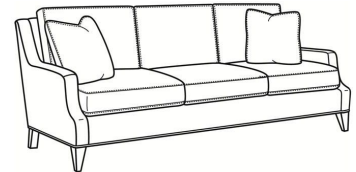

CR LAINE®

STYLE • COMFORT • COLOR

Austin / 3770-05

DESCRIPTION:	Chair (30W)
OUTSIDE:	30"W x 39"D x 35"H
INSIDE:	22"W x 22.5"D
SEAT:	20.5"H
ARM:	23"H
BACK RAIL:	34"H
COM:	Plain: 8.00 yds Repeat of 2-14": 10.00 yds Repeat of 15-27": 11.00 yds
WEIGHT:	60 lbs

L = available in leather

Standard Features:

- Box Border Back
- French Seamed
- May be shown with optional features

AUSTIN

Standard Seat Cushion:	Comfort Down Seat
Standard Back Pillow:	Comfort Down Back

Also available:

Austin / L3770-07
Leather Ottoman (25W X 19D)
Outside: 25W x 19D x 17H
Inside: 0W x 0D

Austin / 3770-07
Ottoman (25W X 19D)
Outside: 25W x 19D x 17H
Inside: 0W x 0D

Austin / 3770-00
Sofa (87W)
Outside: 87W x 39D x 35H
Inside: 79W x 22.5D

Austin / L3770-05
Leather Chair (30W)
Outside: 30W x 39D x 35H
Inside: 22W x 22.5D