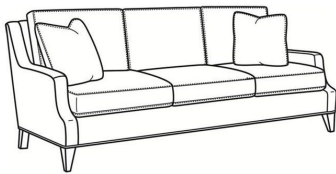

CR LAINE®

STYLE • COMFORT • COLOR

Austin / 3770-05

DESCRIPTION:	Chair (30W)
OUTSIDE:	30"W x 39"D x 35"H
INSIDE:	22"W x 22.5"D
SEAT:	20.5"H
ARM:	23"H
BACK RAIL:	34"H
COM:	Plain: 8.00 yds Repeat of 2-14": 10.00 yds Repeat of 15-27": 11.00 yds
WEIGHT:	60 lbs

L = available in leather

Standard Features:

Box Border Back

French Seamed

May be shown with optional features

AUSTIN

Standard Seat Cushion: Comfort Down Seat

Standard Back Pillow: Comfort Down Back

Also available:

Austin / L3770-07
Leather Ottoman (25W X 19D)
Outside: 25W x 19D x 17H
Inside: 0W x 0D

Austin / 3770-07
Ottoman (25W X 19D)
Outside: 25W x 19D x 17H
Inside: 0W x 0D

Austin / 3770-00
Sofa (87W)
Outside: 87W x 39D x 35H
Inside: 79W x 22.5D

Austin / 3770-02
Apt Sofa (78W)
Outside: 78W x 39D x 35H
Inside: 70W x 22.5D

Austin / L3770-00
Leather Sofa (87W)
Outside: 87W x 39D x 35H
Inside: 79W x 22.5D

Austin / L3770-02
Leather Apt Sofa (78W)
Outside: 78W x 39D x 35H
Inside: 70W x 22.5D