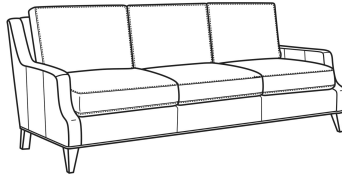

CR LAINE®

STYLE • COMFORT • COLOR

Austin / 3770-05

DESCRIPTION:	Chair (30W)
OUTSIDE:	30"W x 39"D x 35"H
INSIDE:	22"W x 22.5"D
SEAT:	20.5"H
ARM:	23"H
BACK RAIL:	34"H
COM:	Plain: 8.00 yds Repeat of 2-14": 10.00 yds Repeat of 15-27": 11.00 yds
WEIGHT:	60 lbs

L = available in leather

Standard Features:

Box Border Back

French Seamed

May be shown with optional features

AUSTIN

Standard Seat Cushion: Comfort Down Seat

Standard Back Pillow: Comfort Down Back

Also available:

Austin / L3770-07
Leather Ottoman (25W X 19D)
Outside: 25W x 19D x 17H
Inside: 0W x 0D

Austin / 3770-07
Ottoman (25W X 19D)
Outside: 25W x 19D x 17H
Inside: 0W x 0D

Austin / 3770-00
Sofa (87W)
Outside: 87W x 39D x 35H
Inside: 79W x 22.5D

Austin / 3770-02
Apt Sofa (78W)
Outside: 78W x 39D x 35H
Inside: 70W x 22.5D

Austin / L3770-00
Leather Sofa (87W)
Outside: 87W x 39D x 35H
Inside: 79W x 22.5D

Austin / L3770-02
Leather Apt Sofa (78W)
Outside: 78W x 39D x 35H
Inside: 70W x 22.5D