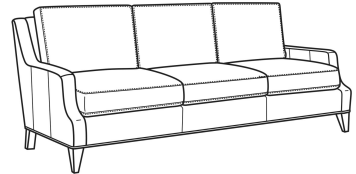

CR LAINE®

STYLE • COMFORT • COLOR

Austin / 3770-05

DESCRIPTION:	Chair (30W)
OUTSIDE:	30"W x 39"D x 35"H
INSIDE:	22"W x 22.5"D
SEAT:	20.5"H
ARM:	23"H
BACK RAIL:	34"H
COM:	Plain: 8.00 yds Repeat of 2-14": 10.00 yds Repeat of 15-27": 11.00 yds
WEIGHT:	60 lbs

L = available in leather

Standard Features:

Box Border Back

French Seamed

May be shown with optional features

AUSTIN

Standard Seat Cushion: Comfort Down Seat

Standard Back Pillow: Comfort Down Back

Also available:

Austin / L3770-07
Leather Ottoman (25W X 19D)
Outside: 25W x 19D x 17H
Inside: 0W x 0D

Austin / 3770-07
Ottoman (25W X 19D)
Outside: 25W x 19D x 17H
Inside: 0W x 0D

Austin / 3770-00
Sofa (87W)
Outside: 87W x 39D x 35H
Inside: 79W x 22.5D

Austin / 3770-02
Apt Sofa (78W)
Outside: 78W x 39D x 35H
Inside: 70W x 22.5D

Austin / L3770-00
Leather Sofa (87W)
Outside: 87W x 39D x 35H
Inside: 79W x 22.5D

Austin / L3770-02
Leather Apt Sofa (78W)
Outside: 78W x 39D x 35H
Inside: 70W x 22.5D