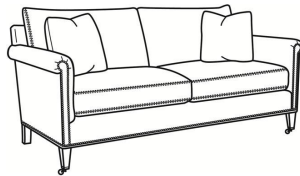

CR LAINE®

STYLE • COMFORT • COLOR

Havenwood / 3805

DESCRIPTION:	Chair (34.5W)
OUTSIDE:	34.5"W x 39"D x 37"H
INSIDE:	23"W x 22"D
SEAT:	21"H
ARM:	28.5"H
BACK RAIL:	33"H
COM:	Plain: 9.50 yds Repeat of 2-14": 12.00 yds Repeat of 15-27": 13.00 yds
WEIGHT:	65 lbs

Standard Features:

- Knife Edge Back
- Saddle-Stitched
- Standard with small nail trim
- May be shown with optional features

HAVENWOOD

Standard Seat Cushion:	Mayfair Seat
Standard Back Pillow:	Fiber Back

Also available:

Havenwood / 3807
Ottoman (27W X 21D)
Outside: 27W x 21D x 17.5H
Inside: 0W x 0D

Havenwood / 3800
Sofa (81.5W)
Outside: 81.5W x 39D x 37H
Inside: 70W x 22D