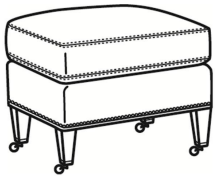

CR LAINE®

STYLE • COMFORT • COLOR

Havenwood / 3805

DESCRIPTION:	Chair (34.5W)
OUTSIDE:	34.5"W x 39"D x 37"H
INSIDE:	23"W x 22"D
SEAT:	21"H
ARM:	28.5"H
BACK RAIL:	33"H
COM:	Plain: 9.50 yds Repeat of 2-14": 12.00 yds Repeat of 15-27": 13.00 yds
WEIGHT:	65 lbs

Standard Features:

Knife Edge Back

Saddle-Stitched

Standard with small nail trim

May be shown with optional features

HAVENWOOD

Standard Seat Cushion:	Mayfair Seat
Standard Back Pillow:	Fiber Back

Also available:

Havenwood / 3807
Ottoman (27W X 21D)
Outside: 27W x 21D x 17.5H
Inside: 0W x 0D

Havenwood / 3800
Sofa (81.5W)
Outside: 81.5W x 39D x 37H
Inside: 70W x 22D