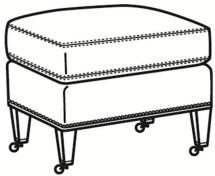

Also available:

Havenwood / 3807
Ottoman (27W X 21D)
Outside: 27W x 21D x 17.5H
Inside: 0W x 0D