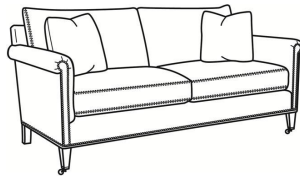

CR LAINE®

STYLE • COMFORT • COLOR

Havenwood / 3805

DESCRIPTION:	Chair (34.5W)
OUTSIDE:	34.5"W x 39"D x 37"H
INSIDE:	23"W x 22"D
SEAT:	21"H
ARM:	28.5"H
BACK RAIL:	33"H
COM:	Plain: 9.50 yds Repeat of 2-14": 12.00 yds Repeat of 15-27": 13.00 yds
WEIGHT:	65 lbs

Standard Features:

Knife Edge Back

Saddle-Stitched

Standard with small nail trim

May be shown with optional features

HAVENWOOD

Standard Seat Cushion:	Mayfair Seat
Standard Back Pillow:	Fiber Back

Also available:

Havenwood / 3807
Ottoman (27W X 21D)
Outside: 27W x 21D x 17.5H
Inside: 0W x 0D

Havenwood / 3800
Sofa (81.5W)
Outside: 81.5W x 39D x 37H
Inside: 70W x 22D