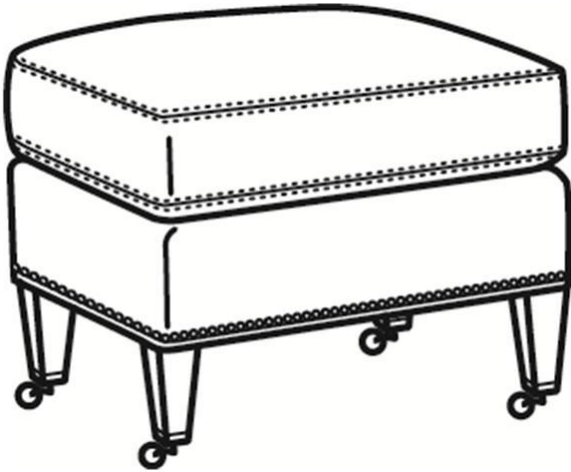

CR LAINE®

STYLE • COMFORT • COLOR

Havenwood / 3807

DESCRIPTION:	Ottoman (27W X 21D)
OUTSIDE:	27"W x 21"D x 17.5"H
COM:	Plain: 3.00 yds Repeat of 2-14": 3.75 yds Repeat of 15-27": 4.25 yds
WEIGHT:	40 lbs

Standard Features:

Saddle-Stitched

Standard with small nail trim

May be shown with optional features

HAVENWOOD

Standard Seat Cushion: Hallmark Seat
