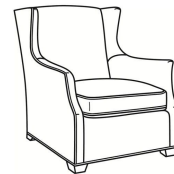

CR LAINE®

STYLE • COMFORT • COLOR

Holman / 4105-05SW

DESCRIPTION:	Swivel Chair (31W)
OUTSIDE:	31"W x 37"D x 38"H
INSIDE:	21.5"W x 21"D
SEAT:	20"H
ARM:	25"H
COM:	Plain: 8.00 yds Repeat of 2-14": 10.00 yds Repeat of 15-27": 11.00 yds
WEIGHT:	55 lbs

L = available in leather

Standard Features:

Tight Back

May be shown with optional features

HOLMAN

Standard Seat Cushion: Hallmark Seat

Also available:

Holman / 4105-05
Chair (31W)
Outside: 31W x 37D x 38H
Inside: 21.5W x 21D

Holman / 4105-05SG
Swivel Glider (31W)
Outside: 31W x 37D x 38H
Inside: 21.5W x 21D

Holman / L4105-05
Leather Chair (31W)
Outside: 31W x 37D x 38H
Inside: 21.5W x 21D

Holman / L4105-05SG
Leather Swivel Glider (31W)
Outside: 31W x 37D x 38H
Inside: 21.5W x 21D