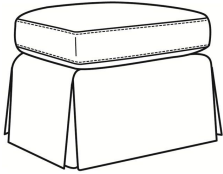

CR LAINE®

STYLE • COMFORT • COLOR

Holly / 4115

DESCRIPTION:	Chair (31W)
OUTSIDE:	31"W x 38"D x 38"H
INSIDE:	19"W x 21"D
SEAT:	20"H
ARM:	25.5"H
COM:	Plain: 9.00 yds Repeat of 2-14": 11.25 yds Repeat of 15-27": 12.25 yds
WEIGHT:	65 lbs

Standard Features:

Tight Back

Saddle-Stitched Cushion

May be shown with optional features

	HOLLY
Standard Seat Cushion:	Hallmark Seat
Standard Back Pillow:	Fiber Back

Also available:

Holly / 4117-07
Ottoman (25.5W X 22.5D)
Outside: 25.5W x 22.5D x 18H
Inside: 0W x 0D

Holly / 4115-SG
Swivel Glider (31W)
Outside: 31W x 38D x 38H
Inside: 19W x 21D

Holly / 4115-SW
Swivel Chair (31W)
Outside: 31W x 38D x 38H
Inside: 19W x 21D