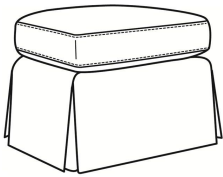

## Holly / 4115-SG

DESCRIPTION:	Swivel Glider (31W)
OUTSIDE:	31"W x 38"D x 38"H
INSIDE:	19"W x 21"D
SEAT:	20"H
ARM:	25.5"H
COM:	Plain: 9.00 yds Repeat of 2-14": 11.25 yds Repeat of 15-27": 12.25 yds
WEIGHT:	65 lbs

### Standard Features:

Tight Back

Saddle-Stitched Cushion

May be shown with optional features

Standard Seat Cushion: **HOLLY**  
Hallmark Seat

### Also available:

Holly / 4117-07  
Ottoman (25.5W X 22.5D)  
Outside: 25.5W x 22.5D x 18H  
Inside: 0W x 0D

Holly / 4115  
Chair (31W)  
Outside: 31W x 38D x 38H  
Inside: 19W x 21D

Holly / 4115-SW  
Swivel Chair (31W)  
Outside: 31W x 38D x 38H  
Inside: 19W x 21D