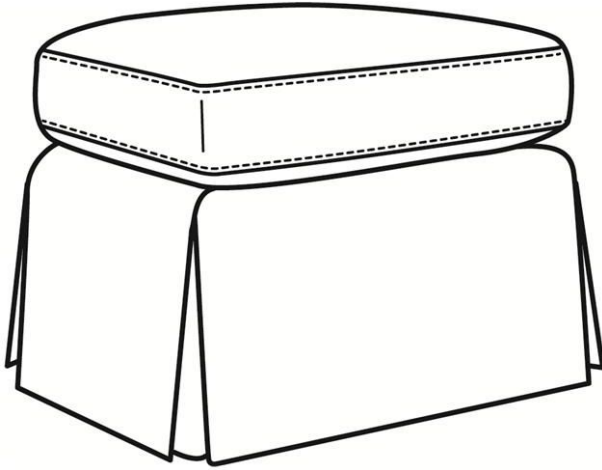

CR L A I N E[®]

STYLE • COMFORT • COLOR

Holly / 4117-07

DESCRIPTION: Ottoman (25.5W X 22.5D)
OUTSIDE: 25.5"W x 22.5"D x 18"H
COM: Plain: 5.00 yds
Repeat of 2-14": 6.25 yds
Repeat of 15-27": 6.75 yds
WEIGHT: 25 lbs

Standard Features:

Saddle-Stitched

May be shown with optional features

Standard Seat Cushion: **HOLLY**
Hallmark Seat
