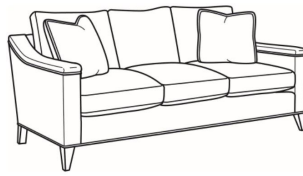

## Humphrey / 4330-01

DESCRIPTION:	Long Sofa (95.5W)
OUTSIDE:	95.5"W x 40"D x 36.5"H
INSIDE:	86"W x 24"D
SEAT:	20.5"H
ARM:	26"H
BACK RAIL:	30.5"H
THROW PILLOWS:	2 - 20"
COM:	Plain: 22.50 yds Repeat of 2-14": 28.25 yds Repeat of 15-27": 30.50 yds
WEIGHT:	175 lbs

### Standard Features:

Box Border Back

Weltless Cushions

May be shown with optional features

## HUMPHREY

Standard Seat Cushion:	Comfort Down Seat
Standard Back Pillow:	Comfort Down Back

---

### Also available:

Humphrey / 4330-00  
Sofa (83.5W)  
Outside: 83.5W x 40D x 36.5H  
Inside: 74W x 24D

Humphrey / 4330-02  
Apt Sofa (74.5W)  
Outside: 74.5W x 40D x 36.5H  
Inside: 65W x 24D