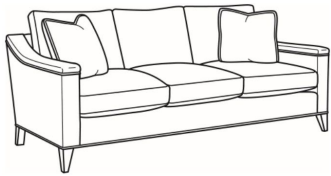

Also available:

Humphrey / 4330-00
Sofa (83.5W)
Outside: 83.5W x 40D x 36.5H
Inside: 74W x 24D