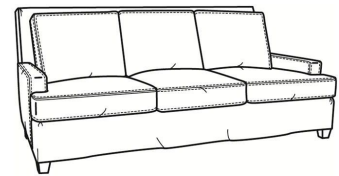

CR LAINE®

STYLE • COMFORT • COLOR

Breakers / 4444

DESCRIPTION:	Loveseat (61W)
OUTSIDE:	61"W x 40"D x 38"H
INSIDE:	51"W x 22"D
SEAT:	20"H
ARM:	22"H
COM:	Plain: 16.00 yds Repeat of 2-14": 20.00 yds Repeat of 15-27": 21.75 yds
WEIGHT:	115 lbs

L = available in leather

SC = available slipcovered

Standard Features:

Box Border Back

Saddle-Stitched

May be shown with optional features

BREAKERS

Standard Seat Cushion:	Mayfair Seat
Standard Back Pillow:	Fiber Back

Also available:

Breakers / 4440
Sofa (86W)
Outside: 86W x 40D x 38H
Inside: 76W x 22D

Breakers / 4445
Chair (34W)
Outside: 34W x 40D x 38H
Inside: 25W x 22D

Breakers / 4440-SC
Slipcovered Sofa (86W)
Outside: 86W x 40D x 38H
Inside: 76W x 22D