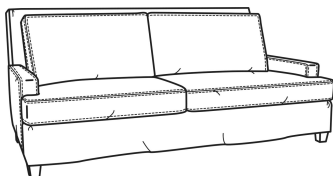

L = available in leather

SC = available slipcovered

Standard Features:

Box Border Back

Saddle-Stitched

May be shown with optional features

BREAKERS

Standard Seat Cushion:	Mayfair Seat
Standard Back Pillow:	Fiber Back

Also available:

Breakers / 4440
Sofa (86W)
Outside: 86W x 40D x 38H
Inside: 76W x 22D

Breakers / 4445
Chair (34W)
Outside: 34W x 40D x 38H
Inside: 25W x 22D

Breakers / 4440-SC
Slipcovered Sofa (86W)
Outside: 86W x 40D x 38H
Inside: 76W x 22D

Breakers / 4444-SC
Slipcovered Loveseat (61W)
Outside: 61W x 40D x 38H
Inside: 51W x 22D

Breakers / 4445-SC
Slipcovered Chair (34W)
Outside: 34W x 40D x 38H
Inside: 25W x 22D

Breakers / L4440
Leather Sofa (86W)
Outside: 86W x 40D x 38H
Inside: 76W x 22D