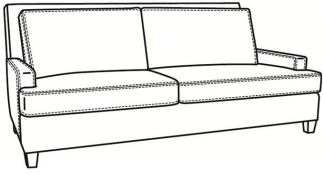

L = available in leather

SC = available slipcovered

Standard Features:

Box Border Back

Saddle-Stitched

May be shown with optional features

BREAKERS

Standard Seat Cushion:	Mayfair Seat
Standard Back Pillow:	Fiber Back

Also available:

Breakers / 4440
Sofa (86W)
Outside: 86W x 40D x 38H
Inside: 76W x 22D

Breakers / 4445
Chair (34W)
Outside: 34W x 40D x 38H
Inside: 25W x 22D

Breakers / 4440-SC
Slipcovered Sofa (86W)
Outside: 86W x 40D x 38H
Inside: 76W x 22D

Breakers / 4444-SC
Slipcovered Loveseat (61W)
Outside: 61W x 40D x 38H
Inside: 51W x 22D

Breakers / 4445-SC
Slipcovered Chair (34W)
Outside: 34W x 40D x 38H
Inside: 25W x 22D

Breakers / L4440
Leather Sofa (86W)
Outside: 86W x 40D x 38H
Inside: 76W x 22D