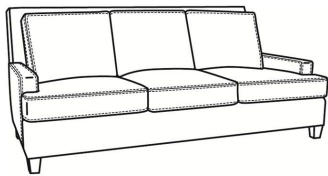

CR LAINE®

STYLE • COMFORT • COLOR

Breakers / 4444

DESCRIPTION:	Loveseat (61W)
OUTSIDE:	61"W x 40"D x 38"H
INSIDE:	51"W x 22"D
SEAT:	20"H
ARM:	22"H
COM:	Plain: 16.00 yds Repeat of 2-14": 20.00 yds Repeat of 15-27": 21.75 yds
WEIGHT:	115 lbs

L = available in leather

SC = available slipcovered

Standard Features:

Box Border Back

Saddle-Stitched

May be shown with optional features

BREAKERS

Standard Seat Cushion:	Mayfair Seat
Standard Back Pillow:	Fiber Back

Also available:

Breakers / 4440
Sofa (86W)
Outside: 86W x 40D x 38H
Inside: 76W x 22D

Breakers / 4445
Chair (34W)
Outside: 34W x 40D x 38H
Inside: 25W x 22D

Breakers / 4440-SC
Slipcovered Sofa (86W)
Outside: 86W x 40D x 38H
Inside: 76W x 22D