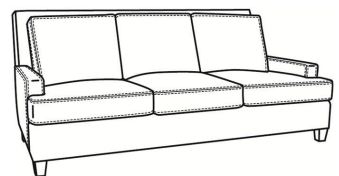

L = available in leather

SC = available slipcovered

Standard Features:

Box Border Back

Saddle-Stitched

May be shown with optional features

BREAKERS

Standard Seat Cushion:	Mayfair Seat
Standard Back Pillow:	Fiber Back

Also available:

Breakers / 4440
Sofa (86W)
Outside: 86W x 40D x 38H
Inside: 76W x 22D

Breakers / 4445
Chair (34W)
Outside: 34W x 40D x 38H
Inside: 25W x 22D

Breakers / 4440-SC
Slipcovered Sofa (86W)
Outside: 86W x 40D x 38H
Inside: 76W x 22D

Breakers / 4444-SC
Slipcovered Loveseat (61W)
Outside: 61W x 40D x 38H
Inside: 51W x 22D

Breakers / 4445-SC
Slipcovered Chair (34W)
Outside: 34W x 40D x 38H
Inside: 25W x 22D

Breakers / L4440
Leather Sofa (86W)
Outside: 86W x 40D x 38H
Inside: 76W x 22D