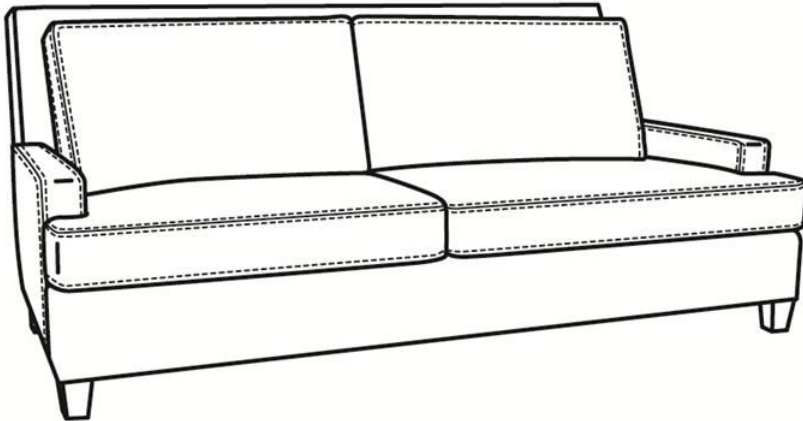

CR LAINE®

STYLE • COMFORT • COLOR

Breakers / 4444

DESCRIPTION:	Loveseat (61W)
OUTSIDE:	61"W x 40"D x 38"H
INSIDE:	51"W x 22"D
SEAT:	20"H
ARM:	22"H
COM:	Plain: 16.00 yds Repeat of 2-14": 20.00 yds Repeat of 15-27": 21.75 yds
WEIGHT:	115 lbs

L = available in leather

SC = available slipcovered

Standard Features:

Box Border Back

Saddle-Stitched

May be shown with optional features

BREAKERS

Standard Seat Cushion:	Mayfair Seat
Standard Back Pillow:	Fiber Back

Breakers / 4444-SC
Slipcovered Loveseat (61W)
Outside: 61W x 40D x 38H
Inside: 51W x 22D

Breakers / 4445-SC
Slipcovered Chair (34W)
Outside: 34W x 40D x 38H
Inside: 25W x 22D

Breakers / L4440
Leather Sofa (86W)
Outside: 86W x 40D x 38H
Inside: 76W x 22D

Breakers / L4444
Leather Loveseat (61W)
Outside: 61W x 40D x 38H
Inside: 51W x 22D

Breakers / L4445
Leather Chair (34W)
Outside: 34W x 40D x 38H
Inside: 25W x 22D