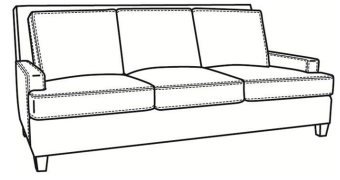

Breakers / 4440  
Sofa (86W)  
Outside: 86W x 40D x 38H  
Inside: 76W x 22D

Breakers / 4444  
Loveseat (61W)  
Outside: 61W x 40D x 38H  
Inside: 51W x 22D

Breakers / 4440-SC  
Slipcovered Sofa (86W)  
Outside: 86W x 40D x 38H  
Inside: 76W x 22D

Breakers / 4444-SC  
Slipcovered Loveseat (61W)  
Outside: 61W x 40D x 38H  
Inside: 51W x 22D

Breakers / 4445-SC  
Slipcovered Chair (34W)  
Outside: 34W x 40D x 38H  
Inside: 25W x 22D

Breakers / L4440  
Leather Sofa (86W)  
Outside: 86W x 40D x 38H  
Inside: 76W x 22D