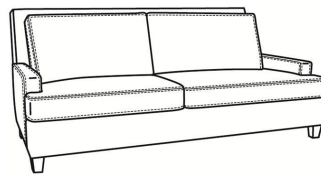

L = available in leather

SC = available slipcovered

Standard Features:

Box Border Back

Saddle-Stitched

May be shown with optional features

BREAKERS

Standard Seat Cushion: Mayfair Seat
Standard Back Pillow: Fiber Back

Also available:

Breakers / L4447
Leather Ottoman (29W X 22D)
Outside: 29W x 22D x 17H
Inside: 0W x 0D

Breakers / 4447
Ottoman (29W X 22D)
Outside: 29W x 22D x 17H
Inside: 0W x 0D

Breakers / 4447-SC
Slipcovered Ottoman (29W X 22D)
Outside: 29W x 22D x 17H
Inside: 0W x 0D

Breakers / 4440
Sofa (86W)
Outside: 86W x 40D x 38H
Inside: 76W x 22D

Breakers / 4444
Loveseat (61W)
Outside: 61W x 40D x 38H
Inside: 51W x 22D

Breakers / 4440-SC
Slipcovered Sofa (86W)
Outside: 86W x 40D x 38H
Inside: 76W x 22D