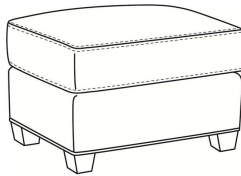

CR LAINE®

STYLE • COMFORT • COLOR

Breakers / 4445

DESCRIPTION:	Chair (34W)
OUTSIDE:	34"W x 40"D x 38"H
INSIDE:	25"W x 22"D
SEAT:	20"H
ARM:	22"H
COM:	Plain: 9.00 yds Repeat of 2-14": 11.25 yds Repeat of 15-27": 12.25 yds
WEIGHT:	75 lbs

L = available in leather

SC = available slipcovered

Standard Features:

Box Border Back

Saddle-Stitched

May be shown with optional features

BREAKERS

Standard Seat Cushion: Mayfair Seat
Standard Back Pillow: Fiber Back

Also available:

Breakers / L4447
Leather Ottoman (29W X 22D)
Outside: 29W x 22D x 17H
Inside: 0W x 0D

Breakers / 4447
Ottoman (29W X 22D)
Outside: 29W x 22D x 17H
Inside: 0W x 0D

Breakers / 4447-SC
Slipcovered Ottoman (29W X 22D)
Outside: 29W x 22D x 17H
Inside: 0W x 0D