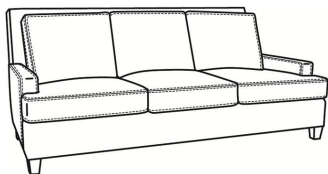

L = available in leather

SC = available slipcovered

Standard Features:

Box Border Back

Saddle-Stitched

May be shown with optional features

BREAKERS

Standard Seat Cushion: Mayfair Seat
Standard Back Pillow: Fiber Back

Also available:

Breakers / L4447
Leather Ottoman (29W X 22D)
Outside: 29W x 22D x 17H
Inside: 0W x 0D

Breakers / 4447
Ottoman (29W X 22D)
Outside: 29W x 22D x 17H
Inside: 0W x 0D

Breakers / 4447-SC
Slipcovered Ottoman (29W X 22D)
Outside: 29W x 22D x 17H
Inside: 0W x 0D

Breakers / 4440
Sofa (86W)
Outside: 86W x 40D x 38H
Inside: 76W x 22D

Breakers / 4444
Loveseat (61W)
Outside: 61W x 40D x 38H
Inside: 51W x 22D

Breakers / 4440-SC
Slipcovered Sofa (86W)
Outside: 86W x 40D x 38H
Inside: 76W x 22D