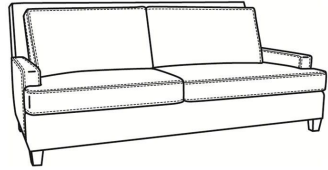

Breakers / 4440  
Sofa (86W)  
Outside: 86W x 40D x 38H  
Inside: 76W x 22D

Breakers / 4444  
Loveseat (61W)  
Outside: 61W x 40D x 38H  
Inside: 51W x 22D

Breakers / 4440-SC  
Slipcovered Sofa (86W)  
Outside: 86W x 40D x 38H  
Inside: 76W x 22D

Breakers / 4444-SC  
Slipcovered Loveseat (61W)  
Outside: 61W x 40D x 38H  
Inside: 51W x 22D

Breakers / 4445-SC  
Slipcovered Chair (34W)  
Outside: 34W x 40D x 38H  
Inside: 25W x 22D

Breakers / L4440  
Leather Sofa (86W)  
Outside: 86W x 40D x 38H  
Inside: 76W x 22D