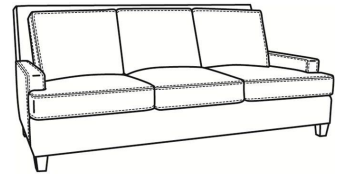

Breakers / 4440
Sofa (86W)
Outside: 86W x 40D x 38H
Inside: 76W x 22D

Breakers / 4444
Loveseat (61W)
Outside: 61W x 40D x 38H
Inside: 51W x 22D

Breakers / 4440-SC
Slipcovered Sofa (86W)
Outside: 86W x 40D x 38H
Inside: 76W x 22D

Breakers / 4444-SC
Slipcovered Loveseat (61W)
Outside: 61W x 40D x 38H
Inside: 51W x 22D

Breakers / 4445-SC
Slipcovered Chair (34W)
Outside: 34W x 40D x 38H
Inside: 25W x 22D

Breakers / L4440
Leather Sofa (86W)
Outside: 86W x 40D x 38H
Inside: 76W x 22D