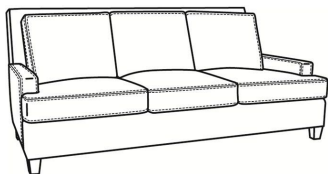

### Standard Features:

Box Border Back

Saddle-Stitched

May be shown with optional features

## BREAKERS

Standard Seat Cushion:	Mayfair Seat
Standard Back Pillow:	Fiber Back

### Also available:

Breakers / L4447  
Leather Ottoman (29W X 22D)  
Outside: 29W x 22D x 17H  
Inside: 0W x 0D

Breakers / 4447  
Ottoman (29W X 22D)  
Outside: 29W x 22D x 17H  
Inside: 0W x 0D

Breakers / 4447-SC  
Slipcovered Ottoman (29W X 22D)  
Outside: 29W x 22D x 17H  
Inside: 0W x 0D

Breakers / 4440  
Sofa (86W)  
Outside: 86W x 40D x 38H  
Inside: 76W x 22D

Breakers / 4444  
Loveseat (61W)  
Outside: 61W x 40D x 38H  
Inside: 51W x 22D

Breakers / 4440-SC  
Slipcovered Sofa (86W)  
Outside: 86W x 40D x 38H  
Inside: 76W x 22D