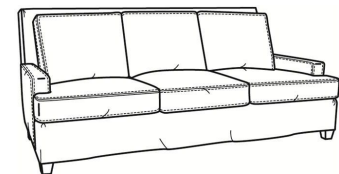

### Also available:

Breakers / L4447  
Leather Ottoman (29W X 22D)  
Outside: 29W x 22D x 17H  
Inside: 0W x 0D

Breakers / 4447  
Ottoman (29W X 22D)  
Outside: 29W x 22D x 17H  
Inside: 0W x 0D

Breakers / 4447-SC  
Slipcovered Ottoman (29W X 22D)  
Outside: 29W x 22D x 17H  
Inside: 0W x 0D

Breakers / 4440  
Sofa (86W)  
Outside: 86W x 40D x 38H  
Inside: 76W x 22D

Breakers / 4444  
Loveseat (61W)  
Outside: 61W x 40D x 38H  
Inside: 51W x 22D

Breakers / 4440-SC  
Slipcovered Sofa (86W)  
Outside: 86W x 40D x 38H  
Inside: 76W x 22D