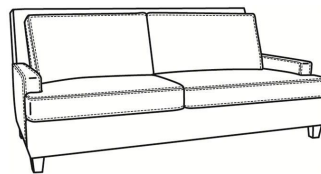

Breakers / 4444
Loveseat (61W)
Outside: 61W x 40D x 38H
Inside: 51W x 22D