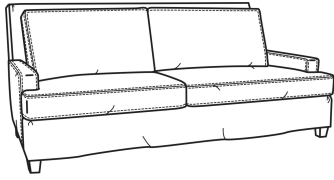

L = available in leather

SC = available slipcovered

Standard Features:

Box Border Back

Saddle-Stitched

May be shown with optional features

BREAKERS

Standard Seat Cushion: Mayfair Seat
Standard Back Pillow: Fiber Back

Also available:

Breakers / L4447
Leather Ottoman (29W X 22D)
Outside: 29W x 22D x 17H
Inside: 0W x 0D

Breakers / 4447
Ottoman (29W X 22D)
Outside: 29W x 22D x 17H
Inside: 0W x 0D

Breakers / 4447-SC
Slipcovered Ottoman (29W X 22D)
Outside: 29W x 22D x 17H
Inside: 0W x 0D

Breakers / 4440
Sofa (86W)
Outside: 86W x 40D x 38H
Inside: 76W x 22D

Breakers / 4444
Loveseat (61W)
Outside: 61W x 40D x 38H
Inside: 51W x 22D

Breakers / 4440-SC
Slipcovered Sofa (86W)
Outside: 86W x 40D x 38H
Inside: 76W x 22D