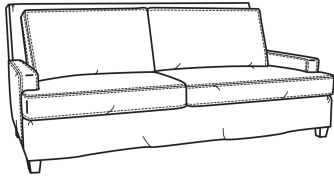

### Standard Features:

Box Border Back

Saddle-Stitched

May be shown with optional features

### Also available:

Breakers / L4447  
Leather Ottoman (29W X 22D)  
Outside: 29W x 22D x 17H  
Inside: 0W x 0D

Breakers / 4447  
Ottoman (29W X 22D)  
Outside: 29W x 22D x 17H  
Inside: 0W x 0D

Breakers / 4447-SC  
Slipcovered Ottoman (29W X 22D)  
Outside: 29W x 22D x 17H  
Inside: 0W x 0D

Breakers / 4440  
Sofa (86W)  
Outside: 86W x 40D x 38H  
Inside: 76W x 22D

Breakers / 4444  
Loveseat (61W)  
Outside: 61W x 40D x 38H  
Inside: 51W x 22D

Breakers / 4440-SC  
Slipcovered Sofa (86W)  
Outside: 86W x 40D x 38H  
Inside: 76W x 22D