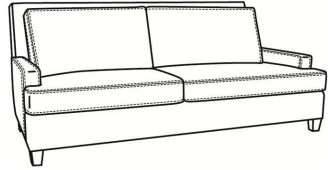

Breakers / 4440
Sofa (86W)
Outside: 86W x 40D x 38H
Inside: 76W x 22D

Breakers / 4444
Loveseat (61W)
Outside: 61W x 40D x 38H
Inside: 51W x 22D

Breakers / 4440-SC
Slipcovered Sofa (86W)
Outside: 86W x 40D x 38H
Inside: 76W x 22D

Breakers / 4444-SC
Slipcovered Loveseat (61W)
Outside: 61W x 40D x 38H
Inside: 51W x 22D

Breakers / 4445-SC
Slipcovered Chair (34W)
Outside: 34W x 40D x 38H
Inside: 25W x 22D

Breakers / L4440
Leather Sofa (86W)
Outside: 86W x 40D x 38H
Inside: 76W x 22D