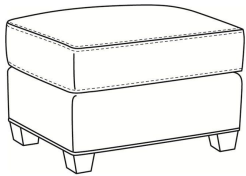

CR LAINE®

STYLE • COMFORT • COLOR

Breakers / 4445

DESCRIPTION:	Chair (34W)
OUTSIDE:	34"W x 40"D x 38"H
INSIDE:	25"W x 22"D
SEAT:	20"H
ARM:	22"H
COM:	Plain: 9.00 yds Repeat of 2-14": 11.25 yds Repeat of 15-27": 12.25 yds
WEIGHT:	75 lbs

L = available in leather

SC = available slipcovered

Standard Features:

Box Border Back

Saddle-Stitched

May be shown with optional features

BREAKERS

Standard Seat Cushion: Mayfair Seat
Standard Back Pillow: Fiber Back

Also available:

Breakers / L4447
Leather Ottoman (29W X 22D)
Outside: 29W x 22D x 17H
Inside: 0W x 0D

Breakers / 4447
Ottoman (29W X 22D)
Outside: 29W x 22D x 17H
Inside: 0W x 0D

Breakers / 4447-SC
Slipcovered Ottoman (29W X 22D)
Outside: 29W x 22D x 17H
Inside: 0W x 0D