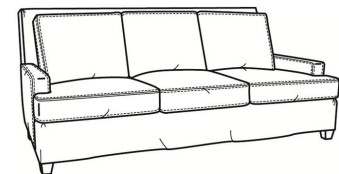

L = available in leather

SC = available slipcovered

Standard Features:

Box Border Back

Saddle-Stitched

May be shown with optional features

BREAKERS

Standard Seat Cushion: Mayfair Seat
Standard Back Pillow: Fiber Back

Also available:

Breakers / L4447
Leather Ottoman (29W X 22D)
Outside: 29W x 22D x 17H
Inside: 0W x 0D

Breakers / 4447
Ottoman (29W X 22D)
Outside: 29W x 22D x 17H
Inside: 0W x 0D

Breakers / 4447-SC
Slipcovered Ottoman (29W X 22D)
Outside: 29W x 22D x 17H
Inside: 0W x 0D

Breakers / 4440
Sofa (86W)
Outside: 86W x 40D x 38H
Inside: 76W x 22D

Breakers / 4444
Loveseat (61W)
Outside: 61W x 40D x 38H
Inside: 51W x 22D

Breakers / 4440-SC
Slipcovered Sofa (86W)
Outside: 86W x 40D x 38H
Inside: 76W x 22D