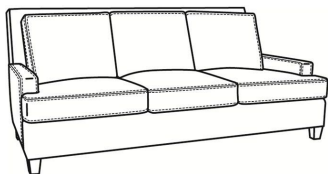

L = available in leather

SC = available slipcovered

Standard Features:

Box Border Back

Saddle-Stitched

May be shown with optional features

BREAKERS

Standard Seat Cushion:	Mayfair Seat
Standard Back Pillow:	Fiber Back

Also available:

Breakers / L4447
Leather Ottoman (29W X 22D)
Outside: 29W x 22D x 17H
Inside: 0W x 0D

Breakers / 4447
Ottoman (29W X 22D)
Outside: 29W x 22D x 17H
Inside: 0W x 0D

Breakers / 4447-SC
Slipcovered Ottoman (29W X 22D)
Outside: 29W x 22D x 17H
Inside: 0W x 0D

Breakers / 4440
Sofa (86W)
Outside: 86W x 40D x 38H
Inside: 76W x 22D

Breakers / 4444
Loveseat (61W)
Outside: 61W x 40D x 38H
Inside: 51W x 22D

Breakers / 4445
Chair (34W)
Outside: 34W x 40D x 38H
Inside: 25W x 22D