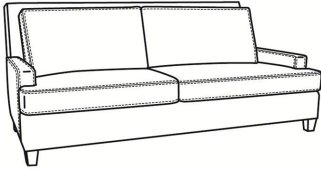

Breakers / 4440
Sofa (86W)
Outside: 86W x 40D x 38H
Inside: 76W x 22D

Breakers / 4444
Loveseat (61W)
Outside: 61W x 40D x 38H
Inside: 51W x 22D

Breakers / 4445
Chair (34W)
Outside: 34W x 40D x 38H
Inside: 25W x 22D

Breakers / 4440-SC
Slipcovered Sofa (86W)
Outside: 86W x 40D x 38H
Inside: 76W x 22D

Breakers / 4444-SC
Slipcovered Loveseat (61W)
Outside: 61W x 40D x 38H
Inside: 51W x 22D

Breakers / L4440
Leather Sofa (86W)
Outside: 86W x 40D x 38H
Inside: 76W x 22D