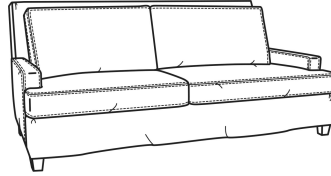

Breakers / 4440
Sofa (86W)
Outside: 86W x 40D x 38H
Inside: 76W x 22D

Breakers / 4444
Loveseat (61W)
Outside: 61W x 40D x 38H
Inside: 51W x 22D

Breakers / 4445
Chair (34W)
Outside: 34W x 40D x 38H
Inside: 25W x 22D

Breakers / 4440-SC
Slipcovered Sofa (86W)
Outside: 86W x 40D x 38H
Inside: 76W x 22D

Breakers / 4444-SC
Slipcovered Loveseat (61W)
Outside: 61W x 40D x 38H
Inside: 51W x 22D

Breakers / L4440
Leather Sofa (86W)
Outside: 86W x 40D x 38H
Inside: 76W x 22D