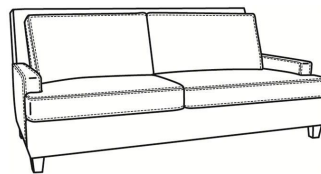

L = available in leather

SC = available slipcovered

Standard Features:

Box Border Back

Saddle-Stitched

May be shown with optional features

BREAKERS

Standard Seat Cushion:	Mayfair Seat
Standard Back Pillow:	Fiber Back

Also available:

Breakers / L4447
Leather Ottoman (29W X 22D)
Outside: 29W x 22D x 17H
Inside: 0W x 0D

Breakers / 4447
Ottoman (29W X 22D)
Outside: 29W x 22D x 17H
Inside: 0W x 0D

Breakers / 4447-SC
Slipcovered Ottoman (29W X 22D)
Outside: 29W x 22D x 17H
Inside: 0W x 0D

Breakers / 4440
Sofa (86W)
Outside: 86W x 40D x 38H
Inside: 76W x 22D

Breakers / 4444
Loveseat (61W)
Outside: 61W x 40D x 38H
Inside: 51W x 22D

Breakers / 4445
Chair (34W)
Outside: 34W x 40D x 38H
Inside: 25W x 22D