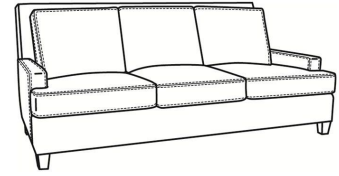

Breakers / 4440
Sofa (86W)
Outside: 86W x 40D x 38H
Inside: 76W x 22D

Breakers / 4444
Loveseat (61W)
Outside: 61W x 40D x 38H
Inside: 51W x 22D

Breakers / 4445
Chair (34W)
Outside: 34W x 40D x 38H
Inside: 25W x 22D

Breakers / 4440-SC
Slipcovered Sofa (86W)
Outside: 86W x 40D x 38H
Inside: 76W x 22D

Breakers / 4444-SC
Slipcovered Loveseat (61W)
Outside: 61W x 40D x 38H
Inside: 51W x 22D

Breakers / L4440
Leather Sofa (86W)
Outside: 86W x 40D x 38H
Inside: 76W x 22D