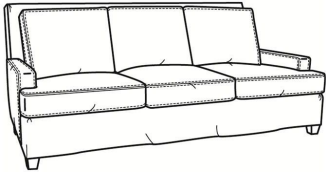

L = available in leather

SC = available slipcovered

Standard Features:

Box Border Back

Saddle-Stitched

May be shown with optional features

BREAKERS

Standard Seat Cushion:	Mayfair Seat
Standard Back Pillow:	Fiber Back

Also available:

Breakers / L4447
Leather Ottoman (29W X 22D)
Outside: 29W x 22D x 17H
Inside: 0W x 0D

Breakers / 4447
Ottoman (29W X 22D)
Outside: 29W x 22D x 17H
Inside: 0W x 0D

Breakers / 4447-SC
Slipcovered Ottoman (29W X 22D)
Outside: 29W x 22D x 17H
Inside: 0W x 0D

Breakers / 4440
Sofa (86W)
Outside: 86W x 40D x 38H
Inside: 76W x 22D

Breakers / 4444
Loveseat (61W)
Outside: 61W x 40D x 38H
Inside: 51W x 22D

Breakers / 4445
Chair (34W)
Outside: 34W x 40D x 38H
Inside: 25W x 22D