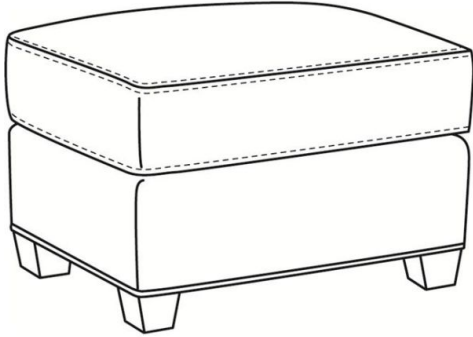

CR LAINE®

STYLE • COMFORT • COLOR

Breakers / 4447

DESCRIPTION:	Ottoman (29W X 22D)
OUTSIDE:	29"W x 22"D x 17"H
COM:	Plain: 4.00 yds Repeat of 2-14": 5.00 yds Repeat of 15-27": 5.50 yds
WEIGHT:	28 lbs

Standard Features:

Saddle-Stitched

May be shown with optional features

BREAKERS

Standard Seat Cushion: Hallmark Seat
