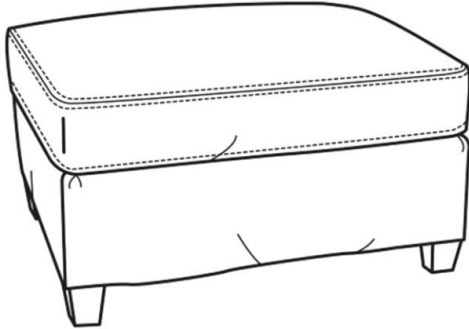

CR LAINE®

STYLE • COMFORT • COLOR

Breakers / 447-SC

DESCRIPTION:	Ottoman (29W X 22D)
OUTSIDE:	29"W x 22"D x 17"H
COM:	Plain: 4.00 yds Repeat of 2-14": 5.00 yds Repeat of 15-27": 5.50 yds
WEIGHT:	28 lbs

Standard Features:

Saddle-Stitched

May be shown with optional features

BREAKERS

Standard Seat Cushion: Hallmark Seat
