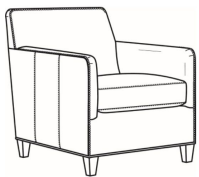

CR LAINE®

STYLE • COMFORT • COLOR

Miranda / 4451-05

DESCRIPTION:	Chair (28.5W)
OUTSIDE:	28.5"W x 34"D x 33"H
INSIDE:	21"W x 21"D
SEAT:	19"H
ARM:	25"H
COM:	Plain: 7.50 yds Repeat of 2-14": 9.50 yds Repeat of 15-27": 10.25 yds
WEIGHT:	65 lbs

L = available in leather

Standard Features:

- Tight Back
- French Seamed
- Standard with small nail trim
- May be shown with optional features

MIRANDA

Standard Seat Cushion: Hallmark Seat

Also available:

Miranda / L4451-07
Leather Ottoman (25.5W X 19D)
Outside: 25.5W x 19D x 16.5H
Inside: 0W x 0D

Miranda / 4451-07
Ottoman (25.5W X 19D)
Outside: 25.5W x 19D x 16.5H
Inside: 0W x 0D

Miranda / 4451-05SW
Swivel Chair (28.5W)
Outside: 28.5W x 34D x 33H
Inside: 21W x 21D

Miranda / L4451-05
Leather Chair (28.5W)
Outside: 28.5W x 34D x 33H
Inside: 21W x 21D

Miranda / L4451-05SW
Leather Swivel Chair (28.5W)
Outside: 28.5W x 34D x 33H
Inside: 21W x 21D