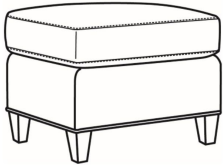

CR LAINE®

STYLE • COMFORT • COLOR

Miranda / 4451-05

DESCRIPTION:	Chair (28.5W)
OUTSIDE:	28.5"W x 34"D x 33"H
INSIDE:	21"W x 21"D
SEAT:	19"H
ARM:	25"H
COM:	Plain: 7.50 yds Repeat of 2-14": 9.50 yds Repeat of 15-27": 10.25 yds
WEIGHT:	65 lbs

L = available in leather

Standard Features:

- Tight Back
- French Seamed
- Standard with small nail trim
- May be shown with optional features

MIRANDA

Standard Seat Cushion: Hallmark Seat

Also available:

Miranda / L4451-07
Leather Ottoman (25.5W X 19D)
Outside: 25.5W x 19D x 16.5H
Inside: 0W x 0D

Miranda / 4451-07
Ottoman (25.5W X 19D)
Outside: 25.5W x 19D x 16.5H
Inside: 0W x 0D

Miranda / 4451-05SW
Swivel Chair (28.5W)
Outside: 28.5W x 34D x 33H
Inside: 21W x 21D

Miranda / L4451-05
Leather Chair (28.5W)
Outside: 28.5W x 34D x 33H
Inside: 21W x 21D

Miranda / L4451-05SW
Leather Swivel Chair (28.5W)
Outside: 28.5W x 34D x 33H
Inside: 21W x 21D