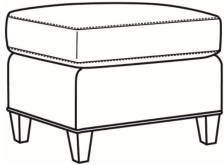

CR LAINE®

STYLE • COMFORT • COLOR

Miranda / 4451-05SW

DESCRIPTION:	Swivel Chair (28.5W)
OUTSIDE:	28.5"W x 34"D x 33"H
INSIDE:	21"W x 21"D
SEAT:	19"H
ARM:	25"H
COM:	Plain: 8.00 yds Repeat of 2-14": 10.00 yds Repeat of 15-27": 11.00 yds
WEIGHT:	65 lbs

L = available in leather

Standard Features:

- Tight Back
- French Seamed
- Standard with small nail trim
- May be shown with optional features

MIRANDA

Standard Seat Cushion: Hallmark Seat

Also available:

Miranda / L4451-07
Leather Ottoman (25.5W X 19D)
Outside: 25.5W x 19D x 16.5H
Inside: 0W x 0D

Miranda / 4451-07
Ottoman (25.5W X 19D)
Outside: 25.5W x 19D x 16.5H
Inside: 0W x 0D

Miranda / 4451-05
Chair (28.5W)
Outside: 28.5W x 34D x 33H
Inside: 21W x 21D

Miranda / L4451-05
Leather Chair (28.5W)
Outside: 28.5W x 34D x 33H
Inside: 21W x 21D

Miranda / L4451-05SW
Leather Swivel Chair (28.5W)
Outside: 28.5W x 34D x 33H
Inside: 21W x 21D