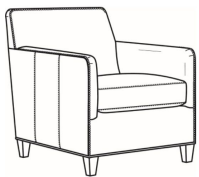

CR LAINE®

STYLE • COMFORT • COLOR

Miranda / 4451-05SW

DESCRIPTION:	Swivel Chair (28.5W)
OUTSIDE:	28.5"W x 34"D x 33"H
INSIDE:	21"W x 21"D
SEAT:	19"H
ARM:	25"H
COM:	Plain: 8.00 yds Repeat of 2-14": 10.00 yds Repeat of 15-27": 11.00 yds
WEIGHT:	65 lbs

L = available in leather

Standard Features:

- Tight Back
- French Seamed
- Standard with small nail trim
- May be shown with optional features

MIRANDA

Standard Seat Cushion: Hallmark Seat

Also available:

Miranda / L4451-07
Leather Ottoman (25.5W X 19D)
Outside: 25.5W x 19D x 16.5H
Inside: 0W x 0D

Miranda / 4451-07
Ottoman (25.5W X 19D)
Outside: 25.5W x 19D x 16.5H
Inside: 0W x 0D

Miranda / 4451-05
Chair (28.5W)
Outside: 28.5W x 34D x 33H
Inside: 21W x 21D

Miranda / L4451-05
Leather Chair (28.5W)
Outside: 28.5W x 34D x 33H
Inside: 21W x 21D

Miranda / L4451-05SW
Leather Swivel Chair (28.5W)
Outside: 28.5W x 34D x 33H
Inside: 21W x 21D