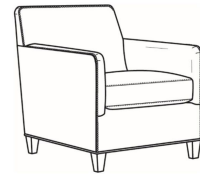

CR LAINE®

STYLE • COMFORT • COLOR

Miranda / 4451-05SW

DESCRIPTION:	Swivel Chair (28.5W)
OUTSIDE:	28.5"W x 34"D x 33"H
INSIDE:	21"W x 21"D
SEAT:	19"H
ARM:	25"H
COM:	Plain: 8.00 yds Repeat of 2-14": 10.00 yds Repeat of 15-27": 11.00 yds
WEIGHT:	65 lbs

L = available in leather

Standard Features:

- Tight Back
- French Seamed
- Standard with small nail trim
- May be shown with optional features

MIRANDA

Standard Seat Cushion: Hallmark Seat

Also available:

Miranda / L4451-07
Leather Ottoman (25.5W X 19D)
Outside: 25.5W x 19D x 16.5H
Inside: 0W x 0D

Miranda / 4451-07
Ottoman (25.5W X 19D)
Outside: 25.5W x 19D x 16.5H
Inside: 0W x 0D

Miranda / 4451-05
Chair (28.5W)
Outside: 28.5W x 34D x 33H
Inside: 21W x 21D

Miranda / L4451-05
Leather Chair (28.5W)
Outside: 28.5W x 34D x 33H
Inside: 21W x 21D

Miranda / L4451-05SW
Leather Swivel Chair (28.5W)
Outside: 28.5W x 34D x 33H
Inside: 21W x 21D