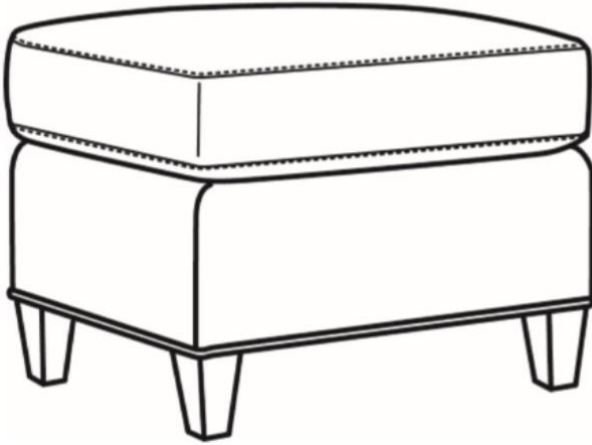

CR LAINE®

STYLE • COMFORT • COLOR

Miranda / 4451-07

DESCRIPTION: Ottoman (25.5W X 19D)
OUTSIDE: 25.5"W x 19"D x 16.5"H
COM: Plain: 3.00 yds
Repeat of 2-14": 3.75 yds
Repeat of 15-27": 4.25 yds
WEIGHT: 40 lbs

Standard Features:

French Seamed

May be shown with optional features

MIRANDA

Standard Seat Cushion: Hallmark Seat
