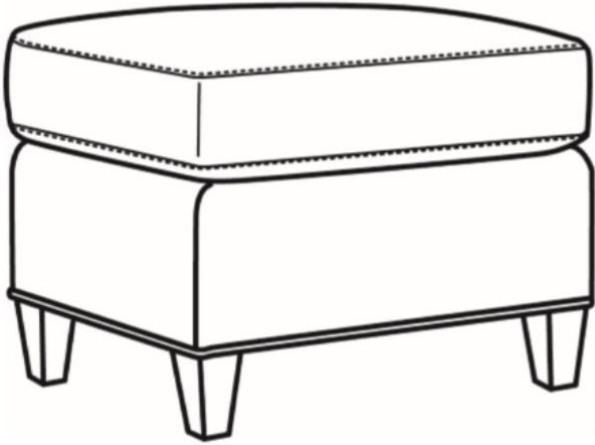

CR LAINE®

STYLE • COMFORT • COLOR

Miranda / 4451-07

DESCRIPTION: Ottoman (25.5W X 19D)
OUTSIDE: 25.5"W x 19"D x 16.5"H
COM: Plain: 3.00 yds
Repeat of 2-14": 3.75 yds
Repeat of 15-27": 4.25 yds
WEIGHT: 40 lbs

Standard Features:

French Seamed

May be shown with optional features

MIRANDA

Standard Seat Cushion: Hallmark Seat
