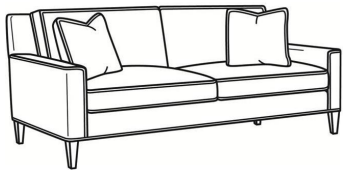

Also available:

Dawson / 4550-20
Sofa (84W)
Outside: 84W x 40D x 35H
Inside: 74.5W x 22D