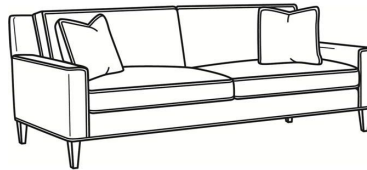

CR LAINE®

STYLE • COMFORT • COLOR

Dawson / 4550-22

DESCRIPTION:	Apt Sofa (76W)
OUTSIDE:	76"W x 40"D x 35"H
INSIDE:	66.5"W x 22"D
SEAT:	19.5"H
ARM:	24"H
BACK RAIL:	35"H
THROW PILLOWS:	2 - 20"
COM:	Plain: 18.00 yds Repeat of 2-14": 22.50 yds Repeat of 15-27": 24.50 yds
WEIGHT:	160 lbs

Standard Features:

Box Border Back

May be shown with optional features

DAWSON

Standard Seat Cushion: Hallmark Seat
Standard Back Pillow: Fiber Back

Also available:

Dawson / 4550-20
Sofa (84W)
Outside: 84W x 40D x 35H
Inside: 74.5W x 22D

Dawson / 4550-21
Long Sofa (94W)
Outside: 94W x 40D x 35H
Inside: 84.5W x 22D