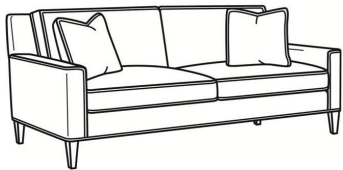

CR LAINE®

STYLE • COMFORT • COLOR

Dawson / 4550-22

DESCRIPTION:	Apt Sofa (76W)
OUTSIDE:	76"W x 40"D x 35"H
INSIDE:	66.5"W x 22"D
SEAT:	19.5"H
ARM:	24"H
BACK RAIL:	35"H
THROW PILLOWS:	2 - 20"
COM:	Plain: 18.00 yds Repeat of 2-14": 22.50 yds Repeat of 15-27": 24.50 yds
WEIGHT:	160 lbs

Standard Features:

Box Border Back

May be shown with optional features

DAWSON

Standard Seat Cushion: Hallmark Seat
Standard Back Pillow: Fiber Back

Also available:

Dawson / 4550-20
Sofa (84W)
Outside: 84W x 40D x 35H
Inside: 74.5W x 22D

Dawson / 4550-21
Long Sofa (94W)
Outside: 94W x 40D x 35H
Inside: 84.5W x 22D