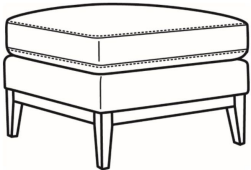

CR LAINE®

STYLE • COMFORT • COLOR

Claude / 4700-05

DESCRIPTION:	Chair (41W)
OUTSIDE:	41"W x 41"D x 35"H
INSIDE:	27"W x 24"D
SEAT:	21"H
ARM:	22.5"H
BACK RAIL:	28"H
COM:	Plain: 8.50 yds Repeat of 2-14": 10.75 yds Repeat of 15-27": 11.50 yds
WEIGHT:	75 lbs

Standard Features:

- Box Border Back
- French Seamed
- Oak wood base. Wood grain pattern is a natural characteristic of oak
- May be shown with optional features

CLAUDE

Standard Seat Cushion:	Hallmark Seat
Standard Back Pillow:	Fiber Back

Also available:

Claude / 4700-07
Ottoman (32W X 24D)
Outside: 32W x 24D x 18.5H
Inside: 0W x 0D

Claude / 4700-20
Sofa (85W)
Outside: 85W x 41D x 35H
Inside: 71W x 24D

Claude / 4700-21
Long Sofa (97W)
Outside: 97W x 41D x 35H
Inside: 83W x 24D