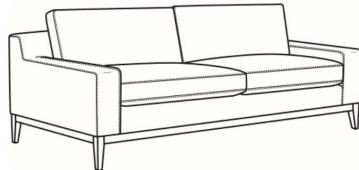

CR LAINE®

STYLE • COMFORT • COLOR

Claude / 4700-05

DESCRIPTION:	Chair (41W)
OUTSIDE:	41"W x 41"D x 35"H
INSIDE:	27"W x 24"D
SEAT:	21"H
ARM:	22.5"H
BACK RAIL:	28"H
COM:	Plain: 8.50 yds Repeat of 2-14": 10.75 yds Repeat of 15-27": 11.50 yds
WEIGHT:	75 lbs

Standard Features:

- Box Border Back
- French Seamed
- Oak wood base. Wood grain pattern is a natural characteristic of oak
- May be shown with optional features

CLAUDE

Standard Seat Cushion:	Hallmark Seat
Standard Back Pillow:	Fiber Back

Also available:

Claude / 4700-07
Ottoman (32W X 24D)
Outside: 32W x 24D x 18.5H
Inside: 0W x 0D

Claude / 4700-20
Sofa (85W)
Outside: 85W x 41D x 35H
Inside: 71W x 24D

Claude / 4700-21
Long Sofa (97W)
Outside: 97W x 41D x 35H
Inside: 83W x 24D