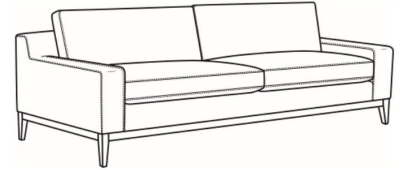

CR LAINE®

STYLE • COMFORT • COLOR

Claude / 4700-05

DESCRIPTION:	Chair (41W)
OUTSIDE:	41"W x 41"D x 35"H
INSIDE:	27"W x 24"D
SEAT:	21"H
ARM:	22.5"H
BACK RAIL:	28"H
COM:	Plain: 8.50 yds Repeat of 2-14": 10.75 yds Repeat of 15-27": 11.50 yds
WEIGHT:	75 lbs

Standard Features:

- Box Border Back
- French Seamed
- Oak wood base. Wood grain pattern is a natural characteristic of oak
- May be shown with optional features

CLAUDE

Standard Seat Cushion:	Hallmark Seat
Standard Back Pillow:	Fiber Back

Also available:

Claude / 4700-07
Ottoman (32W X 24D)
Outside: 32W x 24D x 18.5H
Inside: 0W x 0D

Claude / 4700-20
Sofa (85W)
Outside: 85W x 41D x 35H
Inside: 71W x 24D

Claude / 4700-21
Long Sofa (97W)
Outside: 97W x 41D x 35H
Inside: 83W x 24D