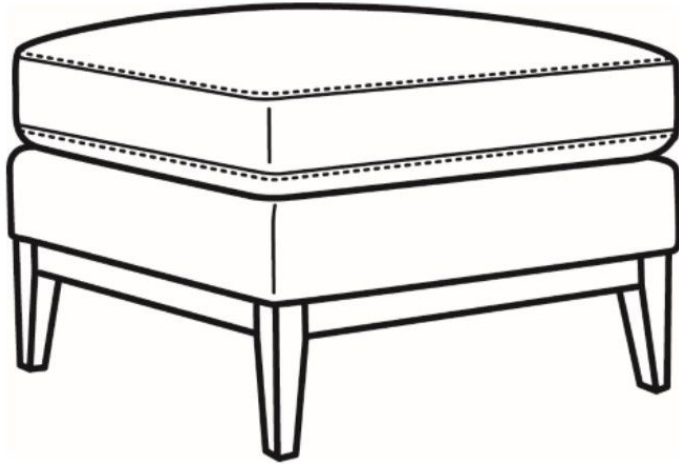

CR LAINE®

STYLE • COMFORT • COLOR

Claude / 4700-07

DESCRIPTION:	Ottoman (32W X 24D)
OUTSIDE:	32"W x 24"D x 18.5"H
COM:	Plain: 3.50 yds Repeat of 2-14": 4.50 yds Repeat of 15-27": 4.75 yds
WEIGHT:	35 lbs

Standard Features:

French Seamed

Oak wood base. Wood grain pattern is a natural characteristic of oak

May be shown with optional features

CLAUDE
Standard Seat Cushion: Hallmark Seat
