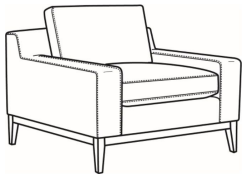

CR LAINE®

STYLE • COMFORT • COLOR

Claude / 4700-20

DESCRIPTION:	Sofa (85W)
OUTSIDE:	85"W x 41"D x 35"H
INSIDE:	71"W x 24"D
SEAT:	21"H
ARM:	22.5"H
BACK RAIL:	28"H
COM:	Plain: 15.00 yds Repeat of 2-14": 18.75 yds Repeat of 15-27": 20.25 yds
WEIGHT:	150 lbs

Standard Features:

Box Border Back

French Seamed

Oak wood base. Wood grain pattern is a natural characteristic of oak

May be shown with optional features

CLAUDE

Standard Seat Cushion:	Hallmark Seat
Standard Back Pillow:	Fiber Back

Also available:

Claude / 4700-05
Chair (41W)
Outside: 41W x 41D x 35H
Inside: 27W x 24D

Claude / 4700-21
Long Sofa (97W)
Outside: 97W x 41D x 35H
Inside: 83W x 24D