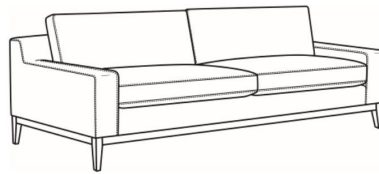

CR LAINE®

STYLE • COMFORT • COLOR

Claude / 4700-20

DESCRIPTION:	Sofa (85W)
OUTSIDE:	85"W x 41"D x 35"H
INSIDE:	71"W x 24"D
SEAT:	21"H
ARM:	22.5"H
BACK RAIL:	28"H
COM:	Plain: 15.00 yds Repeat of 2-14": 18.75 yds Repeat of 15-27": 20.25 yds
WEIGHT:	150 lbs

Standard Features:

Box Border Back

French Seamed

Oak wood base. Wood grain pattern is a natural characteristic of oak

May be shown with optional features

CLAUDE

Standard Seat Cushion:	Hallmark Seat
Standard Back Pillow:	Fiber Back

Also available:

Claude / 4700-05
Chair (41W)
Outside: 41W x 41D x 35H
Inside: 27W x 24D

Claude / 4700-21
Long Sofa (97W)
Outside: 97W x 41D x 35H
Inside: 83W x 24D