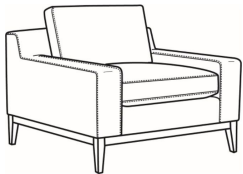

CR LAINE®

STYLE • COMFORT • COLOR

Claude / 4700-21

DESCRIPTION:	Long Sofa (97W)
OUTSIDE:	97"W x 41"D x 35"H
INSIDE:	83"W x 24"D
SEAT:	21"H
ARM:	22.5"H
BACK RAIL:	28"H
COM:	Plain: 15.00 yds Repeat of 2-14": 18.75 yds Repeat of 15-27": 20.25 yds
WEIGHT:	165 lbs

Standard Features:

Box Border Back

French Seamed

Oak wood base. Wood grain pattern is a natural characteristic of oak

May be shown with optional features

CLAUDE

Standard Seat Cushion:	Hallmark Seat
Standard Back Pillow:	Fiber Back

Also available:

Claude / 4700-05
Chair (41W)
Outside: 41W x 41D x 35H
Inside: 27W x 24D

Claude / 4700-20
Sofa (85W)
Outside: 85W x 41D x 35H
Inside: 71W x 24D