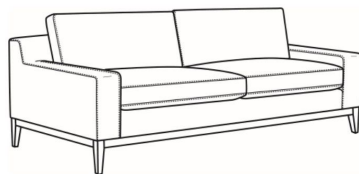

CR LAINE®

STYLE • COMFORT • COLOR

Claude / 4700-21

DESCRIPTION:	Long Sofa (97W)
OUTSIDE:	97"W x 41"D x 35"H
INSIDE:	83"W x 24"D
SEAT:	21"H
ARM:	22.5"H
BACK RAIL:	28"H
COM:	Plain: 15.00 yds Repeat of 2-14": 18.75 yds Repeat of 15-27": 20.25 yds
WEIGHT:	165 lbs

Standard Features:

Box Border Back

French Seamed

Oak wood base. Wood grain pattern is a natural characteristic of oak

May be shown with optional features

CLAUDE

Standard Seat Cushion:	Hallmark Seat
Standard Back Pillow:	Fiber Back

Also available:

Claude / 4700-05
Chair (41W)
Outside: 41W x 41D x 35H
Inside: 27W x 24D

Claude / 4700-20
Sofa (85W)
Outside: 85W x 41D x 35H
Inside: 71W x 24D