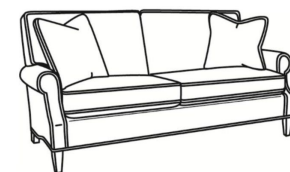

### Also available:

Heatherfield / L4997  
Leather Ottoman (27W X 21D)  
Outside: 27W x 21D x 17.5H  
Inside: 0W x 0D

Heatherfield / 4997  
Ottoman (27W X 21D)  
Outside: 27W x 21D x 17.5H  
Inside: 0W x 0D

Heatherfield / 4990  
Sofa (83W)  
Outside: 83W x 38D x 40H  
Inside: 69W x 22D

Heatherfield / 4994  
Loveseat (60W)  
Outside: 60W x 38D x 40H  
Inside: 46W x 22D

Heatherfield / L4990  
Leather Sofa (83W)  
Outside: 83W x 38D x 40H  
Inside: 69W x 22D