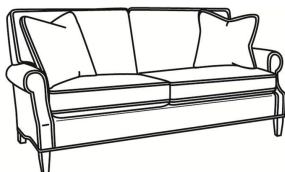

### Also available:

Heatherfield / L4997  
Leather Ottoman (27W X 21D)  
Outside: 27W x 21D x 17.5H  
Inside: 0W x 0D

Heatherfield / 4997  
Ottoman (27W X 21D)  
Outside: 27W x 21D x 17.5H  
Inside: 0W x 0D

Heatherfield / 4990  
Sofa (83W)  
Outside: 83W x 38D x 40H  
Inside: 69W x 22D

Heatherfield / 4994  
Loveseat (60W)  
Outside: 60W x 38D x 40H  
Inside: 46W x 22D

Heatherfield / L4990  
Leather Sofa (83W)  
Outside: 83W x 38D x 40H  
Inside: 69W x 22D