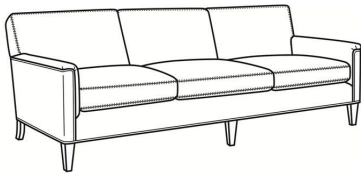

CR LAINE®

STYLE • COMFORT • COLOR

Digby / 5130

DESCRIPTION:	Sofa (83.5W)
OUTSIDE:	83.5"W x 37"D x 34"H
INSIDE:	74"W x 21.5"D
SEAT:	21"H
ARM:	25"H
COM:	Plain: 14.00 yds Repeat of 2-14": 17.50 yds Repeat of 15-27": 19.00 yds
WEIGHT:	145 lbs

L = available in leather

Standard Features:

Tight Back

Saddle-Stitched

May be shown with optional features

DIGBY

Standard Seat Cushion: Hallmark Seat

Also available:

Digby / 5131
Long Sofa (95.5W)
Outside: 95.5W x 37D x 34H
Inside: 86W x 21.5D

Digby / 5132
Apt Sofa (72.5W)
Outside: 72.5W x 37D x 34H
Inside: 63W x 21.5D

Digby / 5134
Loveseat (58.5W)
Outside: 58.5W x 37D x 34H
Inside: 49W x 21.5D

Digby / 5135
Chair (30W)
Outside: 30W x 37D x 34H
Inside: 22W x 21.5D

Digby / 5135-CH
Channel Back Chair (30W)
Outside: 30W x 37D x 34H
Inside: 22W x 21.5D

Digby / L5130
Leather Sofa (83.5W)
Outside: 83.5W x 37D x 34H
Inside: 74W x 21.5D