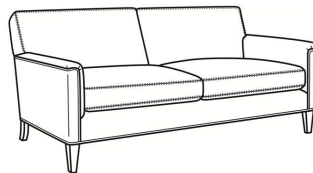

CR LAINE®

STYLE • COMFORT • COLOR

Digby / 5130

DESCRIPTION:	Sofa (83.5W)
OUTSIDE:	83.5"W x 37"D x 34"H
INSIDE:	74"W x 21.5"D
SEAT:	21"H
ARM:	25"H
COM:	Plain: 14.00 yds Repeat of 2-14": 17.50 yds Repeat of 15-27": 19.00 yds
WEIGHT:	145 lbs

L = available in leather

Standard Features:

Tight Back

Saddle-Stitched

May be shown with optional features

DIGBY

Standard Seat Cushion: Hallmark Seat

Also available:

Digby / 5131
Long Sofa (95.5W)
Outside: 95.5W x 37D x 34H
Inside: 86W x 21.5D

Digby / 5132
Apt Sofa (72.5W)
Outside: 72.5W x 37D x 34H
Inside: 63W x 21.5D

Digby / 5134
Loveseat (58.5W)
Outside: 58.5W x 37D x 34H
Inside: 49W x 21.5D

Digby / 5135
Chair (30W)
Outside: 30W x 37D x 34H
Inside: 22W x 21.5D

Digby / 5135-CH
Channel Back Chair (30W)
Outside: 30W x 37D x 34H
Inside: 22W x 21.5D

Digby / L5130
Leather Sofa (83.5W)
Outside: 83.5W x 37D x 34H
Inside: 74W x 21.5D