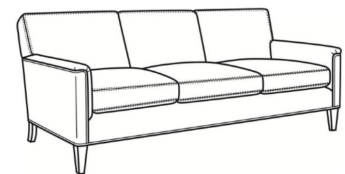

CR LAINE®

STYLE • COMFORT • COLOR

Digby / 5130

DESCRIPTION:	Sofa (83.5W)
OUTSIDE:	83.5"W x 37"D x 34"H
INSIDE:	74"W x 21.5"D
SEAT:	21"H
ARM:	25"H
COM:	Plain: 14.00 yds Repeat of 2-14": 17.50 yds Repeat of 15-27": 19.00 yds
WEIGHT:	145 lbs

Digby / 5131
Long Sofa (95.5W)
Outside: 95.5W x 37D x 34H
Inside: 86W x 21.5D

Digby / 5132
Apt Sofa (72.5W)
Outside: 72.5W x 37D x 34H
Inside: 63W x 21.5D

Digby / 5134
Loveseat (58.5W)
Outside: 58.5W x 37D x 34H
Inside: 49W x 21.5D

Digby / 5135
Chair (30W)
Outside: 30W x 37D x 34H
Inside: 22W x 21.5D

Digby / 5135-CH
Channel Back Chair (30W)
Outside: 30W x 37D x 34H
Inside: 22W x 21.5D

Digby / L5130
Leather Sofa (83.5W)
Outside: 83.5W x 37D x 34H
Inside: 74W x 21.5D