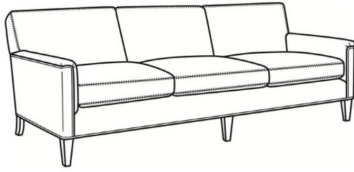

CR LAINE®

STYLE • COMFORT • COLOR

Digby / 5130

DESCRIPTION:	Sofa (83.5W)
OUTSIDE:	83.5"W x 37"D x 34"H
INSIDE:	74"W x 21.5"D
SEAT:	21"H
ARM:	25"H
COM:	Plain: 14.00 yds Repeat of 2-14": 17.50 yds Repeat of 15-27": 19.00 yds
WEIGHT:	145 lbs

L = available in leather

Standard Features:

Tight Back

Saddle-Stitched

May be shown with optional features

DIGBY

Standard Seat Cushion: Hallmark Seat

Also available:

Digby / 5131
Long Sofa (95.5W)
Outside: 95.5W x 37D x 34H
Inside: 86W x 21.5D

Digby / 5132
Apt Sofa (72.5W)
Outside: 72.5W x 37D x 34H
Inside: 63W x 21.5D

Digby / 5134
Loveseat (58.5W)
Outside: 58.5W x 37D x 34H
Inside: 49W x 21.5D

Digby / 5135
Chair (30W)
Outside: 30W x 37D x 34H
Inside: 22W x 21.5D

Digby / 5135-CH
Channel Back Chair (30W)
Outside: 30W x 37D x 34H
Inside: 22W x 21.5D

Digby / L5130
Leather Sofa (83.5W)
Outside: 83.5W x 37D x 34H
Inside: 74W x 21.5D