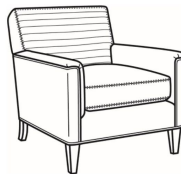

CR LAINE®

STYLE • COMFORT • COLOR

Digby / 5130

DESCRIPTION:	Sofa (83.5W)
OUTSIDE:	83.5"W x 37"D x 34"H
INSIDE:	74"W x 21.5"D
SEAT:	21"H
ARM:	25"H
COM:	Plain: 14.00 yds Repeat of 2-14": 17.50 yds Repeat of 15-27": 19.00 yds
WEIGHT:	145 lbs

L = available in leather

Standard Features:

Tight Back

Saddle-Stitched

May be shown with optional features

DIGBY

Standard Seat Cushion: Hallmark Seat

Also available:

Digby / 5131
Long Sofa (95.5W)
Outside: 95.5W x 37D x 34H
Inside: 86W x 21.5D

Digby / 5132
Apt Sofa (72.5W)
Outside: 72.5W x 37D x 34H
Inside: 63W x 21.5D

Digby / 5134
Loveseat (58.5W)
Outside: 58.5W x 37D x 34H
Inside: 49W x 21.5D

Digby / 5135
Chair (30W)
Outside: 30W x 37D x 34H
Inside: 22W x 21.5D

Digby / 5135-CH
Channel Back Chair (30W)
Outside: 30W x 37D x 34H
Inside: 22W x 21.5D

Digby / L5130
Leather Sofa (83.5W)
Outside: 83.5W x 37D x 34H
Inside: 74W x 21.5D