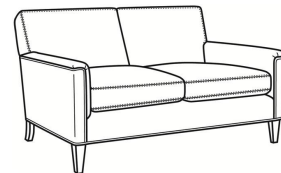

CR LAINE®

STYLE • COMFORT • COLOR

Digby / 5130

DESCRIPTION:	Sofa (83.5W)
OUTSIDE:	83.5"W x 37"D x 34"H
INSIDE:	74"W x 21.5"D
SEAT:	21"H
ARM:	25"H
COM:	Plain: 14.00 yds Repeat of 2-14": 17.50 yds Repeat of 15-27": 19.00 yds
WEIGHT:	145 lbs

L = available in leather

Standard Features:

Tight Back

Saddle-Stitched

May be shown with optional features

DIGBY

Standard Seat Cushion: Hallmark Seat

Also available:

Digby / 5131
Long Sofa (95.5W)
Outside: 95.5W x 37D x 34H
Inside: 86W x 21.5D

Digby / 5132
Apt Sofa (72.5W)
Outside: 72.5W x 37D x 34H
Inside: 63W x 21.5D

Digby / 5134
Loveseat (58.5W)
Outside: 58.5W x 37D x 34H
Inside: 49W x 21.5D

Digby / 5135
Chair (30W)
Outside: 30W x 37D x 34H
Inside: 22W x 21.5D

Digby / 5135-CH
Channel Back Chair (30W)
Outside: 30W x 37D x 34H
Inside: 22W x 21.5D

Digby / L5130
Leather Sofa (83.5W)
Outside: 83.5W x 37D x 34H
Inside: 74W x 21.5D