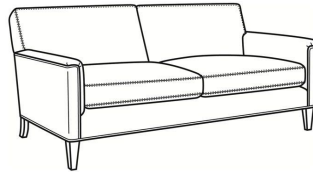

Digby / 5132
Apt Sofa (72.5W)
Outside: 72.5W x 37D x 34H
Inside: 63W x 21.5D