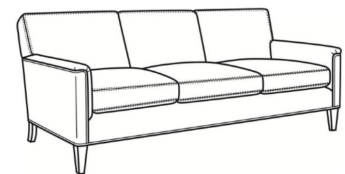

### Also available:

Digby / 5130  
Sofa (83.5W)  
Outside: 83.5W x 37D x 34H  
Inside: 74W x 21.5D

Digby / 5132  
Apt Sofa (72.5W)  
Outside: 72.5W x 37D x 34H  
Inside: 63W x 21.5D

Digby / 5134  
Loveseat (58.5W)  
Outside: 58.5W x 37D x 34H  
Inside: 49W x 21.5D

Digby / 5135  
Chair (30W)  
Outside: 30W x 37D x 34H  
Inside: 22W x 21.5D

Digby / 5135-CH  
Channel Back Chair (30W)  
Outside: 30W x 37D x 34H  
Inside: 22W x 21.5D

Digby / L5130  
Leather Sofa (83.5W)  
Outside: 83.5W x 37D x 34H  
Inside: 74W x 21.5D