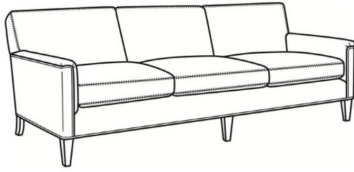

### Also available:

Digby / 5130  
Sofa (83.5W)  
Outside: 83.5W x 37D x 34H  
Inside: 74W x 21.5D

Digby / 5132  
Apt Sofa (72.5W)  
Outside: 72.5W x 37D x 34H  
Inside: 63W x 21.5D

Digby / 5134  
Loveseat (58.5W)  
Outside: 58.5W x 37D x 34H  
Inside: 49W x 21.5D

Digby / 5135  
Chair (30W)  
Outside: 30W x 37D x 34H  
Inside: 22W x 21.5D

Digby / 5135-CH  
Channel Back Chair (30W)  
Outside: 30W x 37D x 34H  
Inside: 22W x 21.5D

Digby / L5130  
Leather Sofa (83.5W)  
Outside: 83.5W x 37D x 34H  
Inside: 74W x 21.5D