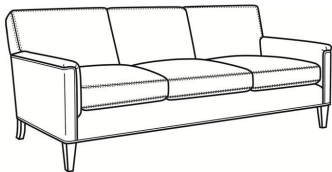

Also available:

Digby / 5130
Sofa (83.5W)
Outside: 83.5W x 37D x 34H
Inside: 74W x 21.5D