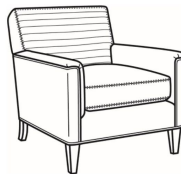

### Also available:

Digby / 5130  
Sofa (83.5W)  
Outside: 83.5W x 37D x 34H  
Inside: 74W x 21.5D

Digby / 5132  
Apt Sofa (72.5W)  
Outside: 72.5W x 37D x 34H  
Inside: 63W x 21.5D

Digby / 5134  
Loveseat (58.5W)  
Outside: 58.5W x 37D x 34H  
Inside: 49W x 21.5D

Digby / 5135  
Chair (30W)  
Outside: 30W x 37D x 34H  
Inside: 22W x 21.5D

Digby / 5135-CH  
Channel Back Chair (30W)  
Outside: 30W x 37D x 34H  
Inside: 22W x 21.5D

Digby / L5130  
Leather Sofa (83.5W)  
Outside: 83.5W x 37D x 34H  
Inside: 74W x 21.5D