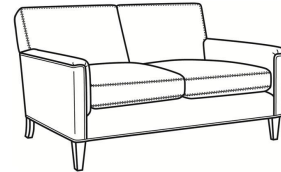

### Standard Features:

Tight Back

Saddle-Stitched

May be shown with optional features

## DIGBY

Standard Seat Cushion: Hallmark Seat

### Also available:

Digby / 5130  
Sofa (83.5W)  
Outside: 83.5W x 37D x 34H  
Inside: 74W x 21.5D

Digby / 5132  
Apt Sofa (72.5W)  
Outside: 72.5W x 37D x 34H  
Inside: 63W x 21.5D

Digby / 5134  
Loveseat (58.5W)  
Outside: 58.5W x 37D x 34H  
Inside: 49W x 21.5D