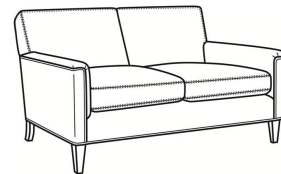

CR LAINE®

STYLE • COMFORT • COLOR

Digby / 5135

DESCRIPTION:	Chair (30W)
OUTSIDE:	30"W x 37"D x 34"H
INSIDE:	22"W x 21.5"D
SEAT:	21"H
ARM:	25"H
COM:	Plain: 7.00 yds Repeat of 2-14": 8.75 yds Repeat of 15-27": 9.50 yds
WEIGHT:	65 lbs

Digby / L5137
Leather Ottoman (27W X 21D)
Outside: 27W x 21D x 17.5H
Inside: 0W x 0D

Digby / 5137
Ottoman (27W X 21D)
Outside: 27W x 21D x 17.5H
Inside: 0W x 0D

Digby / 5130
Sofa (83.5W)
Outside: 83.5W x 37D x 34H
Inside: 74W x 21.5D

Digby / 5131
Long Sofa (95.5W)
Outside: 95.5W x 37D x 34H
Inside: 86W x 21.5D

Digby / 5132
Apt Sofa (72.5W)
Outside: 72.5W x 37D x 34H
Inside: 63W x 21.5D

Digby / 5134
Loveseat (58.5W)
Outside: 58.5W x 37D x 34H
Inside: 49W x 21.5D