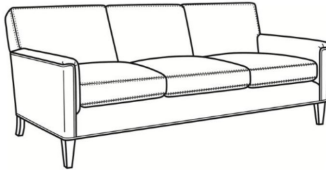

CR LAINE®

STYLE • COMFORT • COLOR

Digby / 5135

DESCRIPTION:	Chair (30W)
OUTSIDE:	30"W x 37"D x 34"H
INSIDE:	22"W x 21.5"D
SEAT:	21"H
ARM:	25"H
COM:	Plain: 7.00 yds Repeat of 2-14": 8.75 yds Repeat of 15-27": 9.50 yds
WEIGHT:	65 lbs

Digby / L5137
Leather Ottoman (27W X 21D)
Outside: 27W x 21D x 17.5H
Inside: 0W x 0D

Digby / 5137
Ottoman (27W X 21D)
Outside: 27W x 21D x 17.5H
Inside: 0W x 0D

Digby / 5130
Sofa (83.5W)
Outside: 83.5W x 37D x 34H
Inside: 74W x 21.5D

Digby / 5131
Long Sofa (95.5W)
Outside: 95.5W x 37D x 34H
Inside: 86W x 21.5D

Digby / 5132
Apt Sofa (72.5W)
Outside: 72.5W x 37D x 34H
Inside: 63W x 21.5D

Digby / 5134
Loveseat (58.5W)
Outside: 58.5W x 37D x 34H
Inside: 49W x 21.5D

Digby / 5135-CH
Channel Back Chair (30W)
Outside: 30W x 37D x 34H
Inside: 22W x 21.5D

Digby / L5130
Leather Sofa (83.5W)
Outside: 83.5W x 37D x 34H
Inside: 74W x 21.5D

Digby / L5131
Leather Long Sofa (95.5W)
Outside: 95.5W x 37D x 34H
Inside: 86W x 21.5D