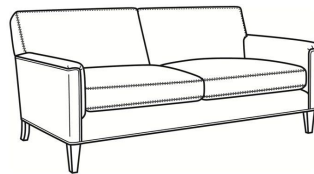

CR LAINE®

STYLE • COMFORT • COLOR

Digby / 5135

DESCRIPTION:	Chair (30W)
OUTSIDE:	30"W x 37"D x 34"H
INSIDE:	22"W x 21.5"D
SEAT:	21"H
ARM:	25"H
COM:	Plain: 7.00 yds Repeat of 2-14": 8.75 yds Repeat of 15-27": 9.50 yds
WEIGHT:	65 lbs

L = available in leather

Standard Features:

Tight Back

Saddle-Stitched

May be shown with optional features

DIGBY

Standard Seat Cushion: Hallmark Seat

Also available:

Digby / L5137
Leather Ottoman (27W X 21D)
Outside: 27W x 21D x 17.5H
Inside: 0W x 0D

Digby / 5137
Ottoman (27W X 21D)
Outside: 27W x 21D x 17.5H
Inside: 0W x 0D

Digby / 5130
Sofa (83.5W)
Outside: 83.5W x 37D x 34H
Inside: 74W x 21.5D

Digby / 5131
Long Sofa (95.5W)
Outside: 95.5W x 37D x 34H
Inside: 86W x 21.5D

Digby / 5132
Apt Sofa (72.5W)
Outside: 72.5W x 37D x 34H
Inside: 63W x 21.5D

Digby / 5134
Loveseat (58.5W)
Outside: 58.5W x 37D x 34H
Inside: 49W x 21.5D