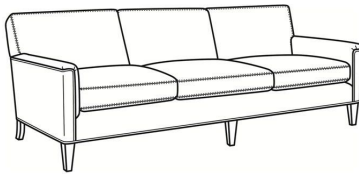

CR LAINE®

STYLE • COMFORT • COLOR

Digby / 5135

DESCRIPTION:	Chair (30W)
OUTSIDE:	30"W x 37"D x 34"H
INSIDE:	22"W x 21.5"D
SEAT:	21"H
ARM:	25"H
COM:	Plain: 7.00 yds Repeat of 2-14": 8.75 yds Repeat of 15-27": 9.50 yds
WEIGHT:	65 lbs

L = available in leather

Standard Features:

Tight Back

Saddle-Stitched

May be shown with optional features

DIGBY

Standard Seat Cushion: Hallmark Seat

Also available:

Digby / L5137
Leather Ottoman (27W X 21D)
Outside: 27W x 21D x 17.5H
Inside: 0W x 0D

Digby / 5137
Ottoman (27W X 21D)
Outside: 27W x 21D x 17.5H
Inside: 0W x 0D

Digby / 5130
Sofa (83.5W)
Outside: 83.5W x 37D x 34H
Inside: 74W x 21.5D

Digby / 5131
Long Sofa (95.5W)
Outside: 95.5W x 37D x 34H
Inside: 86W x 21.5D

Digby / 5132
Apt Sofa (72.5W)
Outside: 72.5W x 37D x 34H
Inside: 63W x 21.5D

Digby / 5134
Loveseat (58.5W)
Outside: 58.5W x 37D x 34H
Inside: 49W x 21.5D