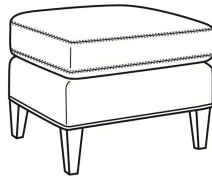

CR LAINE®

STYLE • COMFORT • COLOR

Digby / 5135

DESCRIPTION:	Chair (30W)
OUTSIDE:	30"W x 37"D x 34"H
INSIDE:	22"W x 21.5"D
SEAT:	21"H
ARM:	25"H
COM:	Plain: 7.00 yds Repeat of 2-14": 8.75 yds Repeat of 15-27": 9.50 yds
WEIGHT:	65 lbs

L = available in leather

Standard Features:

Tight Back

Saddle-Stitched

May be shown with optional features

DIGBY

Standard Seat Cushion: Hallmark Seat

Also available:

Digby / L5137
Leather Ottoman (27W X 21D)
Outside: 27W x 21D x 17.5H
Inside: 0W x 0D

Digby / 5137
Ottoman (27W X 21D)
Outside: 27W x 21D x 17.5H
Inside: 0W x 0D

Digby / 5130
Sofa (83.5W)
Outside: 83.5W x 37D x 34H
Inside: 74W x 21.5D

Digby / 5131
Long Sofa (95.5W)
Outside: 95.5W x 37D x 34H
Inside: 86W x 21.5D

Digby / 5132
Apt Sofa (72.5W)
Outside: 72.5W x 37D x 34H
Inside: 63W x 21.5D

Digby / 5134
Loveseat (58.5W)
Outside: 58.5W x 37D x 34H
Inside: 49W x 21.5D