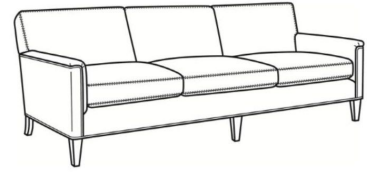

CR LAINE®

STYLE • COMFORT • COLOR

Digby / 5135

DESCRIPTION:	Chair (30W)
OUTSIDE:	30"W x 37"D x 34"H
INSIDE:	22"W x 21.5"D
SEAT:	21"H
ARM:	25"H
COM:	Plain: 7.00 yds Repeat of 2-14": 8.75 yds Repeat of 15-27": 9.50 yds
WEIGHT:	65 lbs

Digby / L5137
Leather Ottoman (27W X 21D)
Outside: 27W x 21D x 17.5H
Inside: 0W x 0D

Digby / 5137
Ottoman (27W X 21D)
Outside: 27W x 21D x 17.5H
Inside: 0W x 0D

Digby / 5130
Sofa (83.5W)
Outside: 83.5W x 37D x 34H
Inside: 74W x 21.5D

Digby / 5131
Long Sofa (95.5W)
Outside: 95.5W x 37D x 34H
Inside: 86W x 21.5D

Digby / 5132
Apt Sofa (72.5W)
Outside: 72.5W x 37D x 34H
Inside: 63W x 21.5D

Digby / 5134
Loveseat (58.5W)
Outside: 58.5W x 37D x 34H
Inside: 49W x 21.5D

Digby / 5135-CH
Channel Back Chair (30W)
Outside: 30W x 37D x 34H
Inside: 22W x 21.5D

Digby / L5130
Leather Sofa (83.5W)
Outside: 83.5W x 37D x 34H
Inside: 74W x 21.5D

Digby / L5131
Leather Long Sofa (95.5W)
Outside: 95.5W x 37D x 34H
Inside: 86W x 21.5D