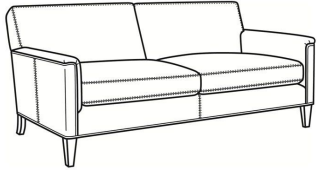

CR LAINE®

STYLE • COMFORT • COLOR

Digby / 5135

DESCRIPTION:	Chair (30W)
OUTSIDE:	30"W x 37"D x 34"H
INSIDE:	22"W x 21.5"D
SEAT:	21"H
ARM:	25"H
COM:	Plain: 7.00 yds Repeat of 2-14": 8.75 yds Repeat of 15-27": 9.50 yds
WEIGHT:	65 lbs

Digby / L5137
Leather Ottoman (27W X 21D)
Outside: 27W x 21D x 17.5H
Inside: 0W x 0D

Digby / 5137
Ottoman (27W X 21D)
Outside: 27W x 21D x 17.5H
Inside: 0W x 0D

Digby / 5130
Sofa (83.5W)
Outside: 83.5W x 37D x 34H
Inside: 74W x 21.5D

Digby / 5131
Long Sofa (95.5W)
Outside: 95.5W x 37D x 34H
Inside: 86W x 21.5D

Digby / 5132
Apt Sofa (72.5W)
Outside: 72.5W x 37D x 34H
Inside: 63W x 21.5D

Digby / 5134
Loveseat (58.5W)
Outside: 58.5W x 37D x 34H
Inside: 49W x 21.5D

Digby / 5135-CH
Channel Back Chair (30W)
Outside: 30W x 37D x 34H
Inside: 22W x 21.5D

Digby / L5130
Leather Sofa (83.5W)
Outside: 83.5W x 37D x 34H
Inside: 74W x 21.5D

Digby / L5131
Leather Long Sofa (95.5W)
Outside: 95.5W x 37D x 34H
Inside: 86W x 21.5D