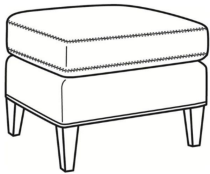

CR LAINE®

STYLE • COMFORT • COLOR

Digby / 5135

DESCRIPTION:	Chair (30W)
OUTSIDE:	30"W x 37"D x 34"H
INSIDE:	22"W x 21.5"D
SEAT:	21"H
ARM:	25"H
COM:	Plain: 7.00 yds Repeat of 2-14": 8.75 yds Repeat of 15-27": 9.50 yds
WEIGHT:	65 lbs

L = available in leather

Standard Features:

Tight Back

Saddle-Stitched

May be shown with optional features

DIGBY

Standard Seat Cushion: Hallmark Seat

Also available:

Digby / L5137
Leather Ottoman (27W X 21D)
Outside: 27W x 21D x 17.5H
Inside: 0W x 0D

Digby / 5137
Ottoman (27W X 21D)
Outside: 27W x 21D x 17.5H
Inside: 0W x 0D

Digby / 5130
Sofa (83.5W)
Outside: 83.5W x 37D x 34H
Inside: 74W x 21.5D

Digby / 5131
Long Sofa (95.5W)
Outside: 95.5W x 37D x 34H
Inside: 86W x 21.5D

Digby / 5132
Apt Sofa (72.5W)
Outside: 72.5W x 37D x 34H
Inside: 63W x 21.5D

Digby / 5134
Loveseat (58.5W)
Outside: 58.5W x 37D x 34H
Inside: 49W x 21.5D