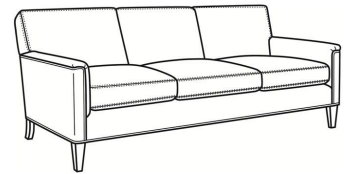

CR LAINE®

STYLE • COMFORT • COLOR

Digby / 5135

DESCRIPTION:	Chair (30W)
OUTSIDE:	30"W x 37"D x 34"H
INSIDE:	22"W x 21.5"D
SEAT:	21"H
ARM:	25"H
COM:	Plain: 7.00 yds Repeat of 2-14": 8.75 yds Repeat of 15-27": 9.50 yds
WEIGHT:	65 lbs

L = available in leather

Standard Features:

Tight Back

Saddle-Stitched

May be shown with optional features

DIGBY

Standard Seat Cushion: Hallmark Seat

Also available:

Digby / L5137
Leather Ottoman (27W X 21D)
Outside: 27W x 21D x 17.5H
Inside: 0W x 0D

Digby / 5137
Ottoman (27W X 21D)
Outside: 27W x 21D x 17.5H
Inside: 0W x 0D

Digby / 5130
Sofa (83.5W)
Outside: 83.5W x 37D x 34H
Inside: 74W x 21.5D

Digby / 5131
Long Sofa (95.5W)
Outside: 95.5W x 37D x 34H
Inside: 86W x 21.5D

Digby / 5132
Apt Sofa (72.5W)
Outside: 72.5W x 37D x 34H
Inside: 63W x 21.5D

Digby / 5134
Loveseat (58.5W)
Outside: 58.5W x 37D x 34H
Inside: 49W x 21.5D